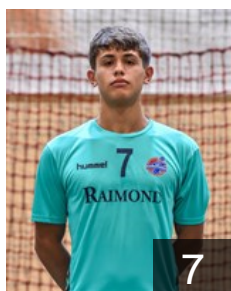

ITA

Mura Alberto

Position: Centre Back
Place of birth: Sassari
Date of birth: 24.01.2005
Height: 177 cm
Weight: 73 kg