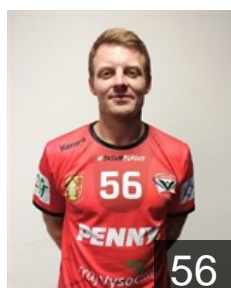

Flajsar David

Position: Centre Back
Place of birth: Prostějov
Date of birth: 13.01.2004
Height: 190 cm
Weight: 92 kg

Flajsar Jakub

Position: Centre Back
Place of birth: Prostějov
Date of birth: 12.01.2001
Height: 191 cm
Weight: 92 kg

Gregorovic Jirí

Position: Line Player
Place of birth: Brno
Date of birth: 04.07.2001
Height: 196 cm
Weight: 108 kg

Hajcman Martin

Position: Back
Place of birth: Nové Mesto na
Date of birth: 22.08.1988
Height: 178 cm
Weight: 84 kg