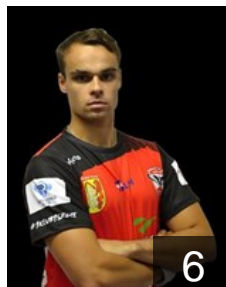

CLUB COMPETITIONS - DELEGATION LIST

EHF European Cup Men 2022/23

 CZE TJ Sokol Nove Veseli - Players

 CZE

Tomášek Adam

Position: Right Back
Place of birth: Neratovice
Date of birth: 04.03.2003
Height: 190 cm
Weight: 97 kg