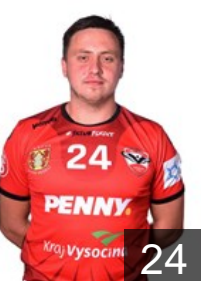

CZE

Štěpán Ondrej

Position: Left Wing
Place of birth: Havlíckuv Brod
Date of birth: 18.06.2004
Height: 183 cm
Weight: 79 kg

CZE

Štohanzl Martin

Position: Goalkeeper
Place of birth: Jihlava
Date of birth: 21.03.2000
Height: 182 cm
Weight: 105 kg