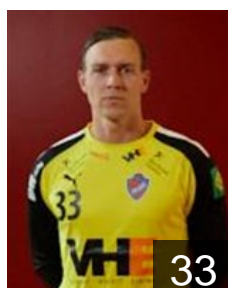

 LTU

Pranckevicius Matas

Position: Goalkeeper
Place of birth: Utena
Date of birth: 14.01.1998
Height: 192 cm
Weight: 94 kg

 ISL

Rúnarsson Andri Már

Position: Centre Back
Place of birth: Akureyri
Date of birth: 21.08.2002
Height: 188 cm
Weight: 85 kg

 ISL

Sigurmannsson Stefan Rafn

Position: Left Wing
Place of birth: Hafnarfjörður
Date of birth: 19.05.1990
Height: 197 cm
Weight: 101 kg

 ISL

Stefánsson Stefán Huldar

Position: Goalkeeper
Place of birth: Reykjavík
Date of birth: 19.05.1990
Height: 185 cm
Weight: 80 kg