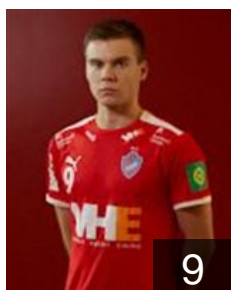

CLUB COMPETITIONS - DELEGATION LIST

EHF European Cup Men 2022/23

 ISL Haukar - Players

 ISL

Ástþórsson G.

Position: Centre Back
Place of birth: Reykjavík
Date of birth: 17.07.2002
Height: 189 cm
Weight: 84 kg

 ISL

Báruson Atli

Position: Centre Back
Place of birth: Reykjavík
Date of birth: 17.06.1991
Height: 190 cm
Weight: 102 kg

 ISL

Baumruk Adam Haukur

Position: Left Back
Place of birth: Reykjavík
Date of birth: 22.03.1994
Height: 196 cm
Weight: 102 kg