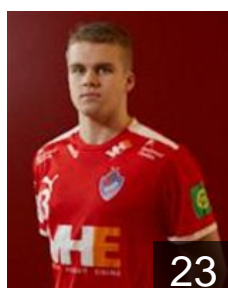

 ISL

Ólafsson Ólafur Ægir

Position: Right Back
Place of birth: Reykjavík
Date of birth: 28.10.1995
Height: 188 cm
Weight: 92 kg

 ISL

Óskarsson Ágúst Ingi

Position: Left Back
Place of birth: Reykjavík
Date of birth: 04.12.2000
Height: 189 cm
Weight: 92 kg

 LTU

Pranckevicius Matas

Position: Goalkeeper
Place of birth: Utena
Date of birth: 14.01.1998
Height: 192 cm
Weight: 94 kg

 ISL

Rúnarsson Andri Már

Position: Centre Back
Place of birth: Akureyri
Date of birth: 21.08.2002
Height: 188 cm
Weight: 85 kg