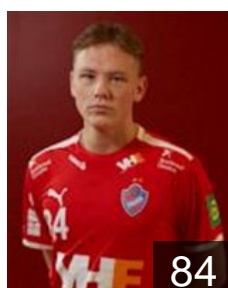

 ISL

Bjornsson Þorfinnur Mani

Position: Left Wing
Place of birth: Reykjavík
Date of birth: 22.06.2002
Height: 180 cm
Weight: 80 kg

 ISL

Brynjólfsson Brynjólfur

Position: Right Wing
Place of birth: Reykjavík
Date of birth: 14.03.1993
Height: 183 cm
Weight: 76 kg

 ISL

Edvardsson Aron Rafn

Position: Goalkeeper
Place of birth: Reykjavík
Date of birth: 01.09.1989
Height: 205 cm
Weight: 97 kg

 ISL

Einarsson Jón Karl

Position: Left Wing
Place of birth: Hafnarfjörður
Date of birth: 29.05.2001
Height: 186 cm
Weight: 87 kg

 ISL

Elísson Andri Fannar

Position: Right Wing
Place of birth: Reykjavík
Date of birth: 20.05.2004
Height: 181 cm
Weight: 76 kg

 ISL

Gudmundsson Geir

Position: Right Back
Place of birth: Akureyri
Date of birth: 23.08.1993
Height: 187 cm
Weight: 93 kg