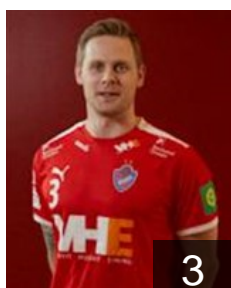

 ISL

Bjornsson Þorfinnur Mani

Position: Left Wing
Place of birth: Reykjavík
Date of birth: 22.06.2002
Height: 180 cm
Weight: 80 kg

 ISL

Brynjólfsson Brynjólfur

Position: Right Wing
Place of birth: Reykjavík
Date of birth: 14.03.1993
Height: 183 cm
Weight: 76 kg

 ISL

Edvardsson Aron Rafn

Position: Goalkeeper
Place of birth: Reykjavík
Date of birth: 01.09.1989
Height: 205 cm
Weight: 97 kg

 ISL

Einarsson Jón Karl

Position: Left Wing
Place of birth: Hafnarfjörður
Date of birth: 29.05.2001
Height: 186 cm
Weight: 87 kg

 ISL

Elísson Andri Fannar

Position: Right Wing
Place of birth: Reykjavík
Date of birth: 20.05.2004
Height: 181 cm
Weight: 76 kg

 ISL

Gudmundsson Geir

Position: Right Back
Place of birth: Akureyri
Date of birth: 23.08.1993
Height: 187 cm
Weight: 93 kg