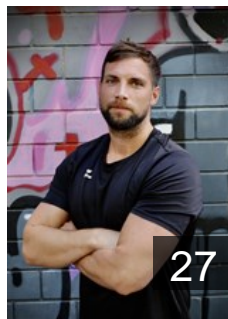

## Agovic Enes

Position: Left Wing  
Place of birth: Esch/Alzette  
Date of birth: 24.02.1992  
Height: 176 cm  
Weight: 82 kg

 GER