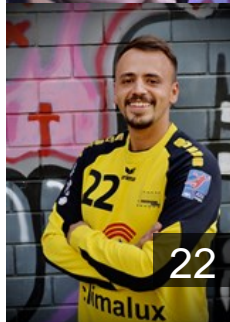

## Pulli Sacha

Position: Centre Back  
Place of birth: Esch-sur-Alzette  
Date of birth: 21.11.1990  
Height: 179 cm  
Weight: 72 kg

 FRA

## Richert David

Position: Left Back  
Place of birth: Strasbourg  
Date of birth: 08.05.1993  
Height: 196 cm  
Weight: 96 kg

 LUX