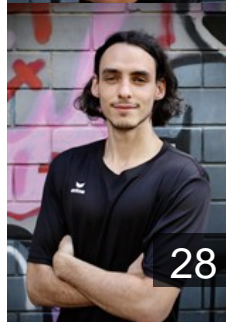

## Pulli Sacha

Position: Centre Back  
Place of birth: Esch-sur-Alzette  
Date of birth: 21.11.1990  
Height: 179 cm  
Weight: 72 kg

 FRA

## Richert David

Position: Left Back  
Place of birth: Strasbourg  
Date of birth: 08.05.1993  
Height: 196 cm  
Weight: 96 kg

 LUX

## Sabotic Rejan

Position: Goalkeeper  
Place of birth: Esch/Alzette  
Date of birth: 02.02.1995  
Height: 181 cm  
Weight: 80 kg

 LUX