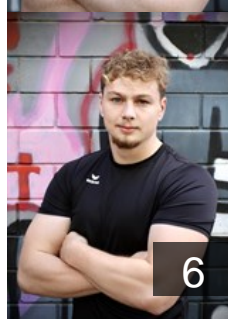

## Krier Tom

Position: Right Wing  
Place of birth:  
Date of birth: 12.01.1993  
Height: 184 cm  
Weight: 80 kg

 LUX