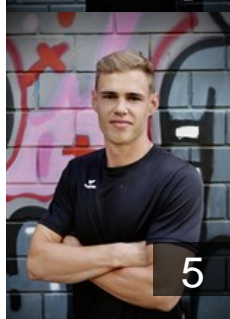

LUX

Krier Tom

Position: Right Wing
Place of birth:
Date of birth: 12.01.1993
Height: 184 cm
Weight: 80 kg