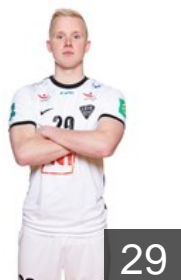

5

Karason Runar

Position: Right Back
Place of birth: Reykjavík
Date of birth: 24.05.1988
Height: 196 cm
Weight: 100 kg

46

Kristjánsson Kári Kristján

Position: Line Player
Place of birth: Vestmannaeyjar
Date of birth: 28.10.1984
Height: 192 cm
Weight: 106 kg

3

Óðinsson Breki Þór

Position: Left Wing
Place of birth: Vestmannaeyjar
Date of birth: 03.05.2003
Height: 184 cm
Weight: 80 kg

CLUB COMPETITIONS - DELEGATION LIST

EHF European Cup Men 2022/23

 ISL IBV Vestmannaeyjar - Players

Óðinsson Nökkvi Snær

Position: Left Wing
Place of birth: Vestmannaeyjar
Date of birth: 09.04.1999
Height: 183 cm
Weight: 75 kg

Rafnsson Ísak

Position: Left Back
Place of birth: Reykjavík
Date of birth: 20.04.1992
Height: 200 cm
Weight: 112 kg