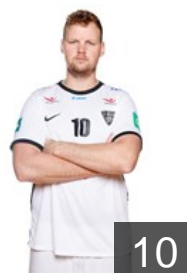

5

Karason Runar

Position: Right Back
Place of birth: Reykjavík
Date of birth: 24.05.1988
Height: 196 cm
Weight: 100 kg

46

Kristjánsson Kári Kristján

Position: Line Player
Place of birth: Vestmannaeyjar
Date of birth: 28.10.1984
Height: 192 cm
Weight: 106 kg

3

Óðinsson Breki Þór

Position: Left Wing
Place of birth: Vestmannaeyjar
Date of birth: 03.05.2003
Height: 184 cm
Weight: 80 kg

CLUB COMPETITIONS - DELEGATION LIST

EHF European Cup Men 2022/23

 ISL IBV Vestmannaeyjar - Players

Óðinsson Nökkvi Snær

Position: Left Wing
Place of birth: Vestmannaeyjar
Date of birth: 09.04.1999
Height: 183 cm
Weight: 75 kg

Rafnsson Ísak

Position: Left Back
Place of birth: Reykjavík
Date of birth: 20.04.1992
Height: 200 cm
Weight: 112 kg