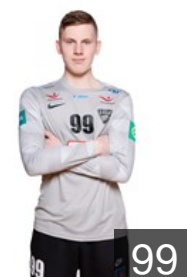

Óðinsson Nökkvi Snær

Position: Left Wing
Place of birth: Vestmannaeyjar
Date of birth: 09.04.1999
Height: 183 cm
Weight: 75 kg

Rafnsson Ísak

Position: Left Back
Place of birth: Reykjavík
Date of birth: 20.04.1992
Height: 200 cm
Weight: 112 kg

Ragnarsson Danjal

Position: Left Back
Place of birth: Tórshavn
Date of birth: 13.03.2001
Height: 193 cm
Weight: 89 kg

Rivera Sveinn José

Position: Line Player
Place of birth: Reykjavík
Date of birth: 19.03.1998
Height: 183 cm
Weight: 109 kg

Róbertsson Gabríel Martinez

Position: Right Back
Place of birth: Reykjavík
Date of birth: 08.08.1999
Height: 182 cm
Weight: 80 kg

Sigmarsson Andri Snær

Position: Goalkeeper
Place of birth: Vestmannaeyjar
Date of birth: 23.11.2004
Height: 183 cm
Weight: 73 kg