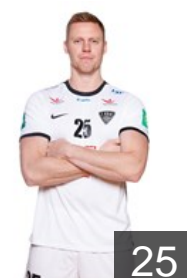

Ragnarsson Danjal

Position: Left Back
Place of birth: Tórshavn
Date of birth: 13.03.2001
Height: 193 cm
Weight: 89 kg

Rivera Sveinn José

Position: Line Player
Place of birth: Reykjavík
Date of birth: 19.03.1998
Height: 183 cm
Weight: 109 kg

Róbertsson Gabríel Martinez

Position: Right Back
Place of birth: Reykjavík
Date of birth: 08.08.1999
Height: 182 cm
Weight: 80 kg

Sigmarsson Andri Snær

Position: Goalkeeper
Place of birth: Vestmannaeyjar
Date of birth: 23.11.2004
Height: 183 cm
Weight: 73 kg

Sigurbjörnsson Theodór

Position: Right Wing
Place of birth: Vestmannaeyjar
Date of birth: 21.10.1992
Height: 185 cm
Weight: 80 kg

Sigurðarson Róbert

Position: Back
Place of birth: Akureyri
Date of birth: 10.08.1995
Height: 190 cm
Weight: 90 kg