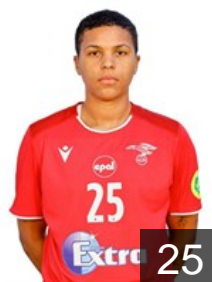

## Hjaltadóttir Sara Dögg

Position: Centre Back  
Place of birth: Reykjavik  
Date of birth: 03.07.2000  
Height: 179 cm

 ISL

## Magnúsdóttir Elín Rósa

Position: Centre Back  
Place of birth: Reykjavik  
Date of birth: 22.10.2002  
Height: 167 cm

# CLUB COMPETITIONS - DELEGATION LIST

EHF European Cup Women 2022/23

 ISL Valur - Players

 ISL

**Ólafsdóttir Hanna Karen**

Position: Left Wing  
Place of birth: Reykjavik  
Date of birth: 15.02.2002  
Height: 173 cm

 ISL

**Sturludóttir Thea Imani**

Position: Right Back  
Place of birth: Oxford  
Date of birth: 21.01.1997  
Height: 179 cm

 ISL

**Þorkelsdóttir Morgan Marie**

Position: Centre Back  
Place of birth: Reykjavik  
Date of birth: 25.07.1995  
Height: 180 cm