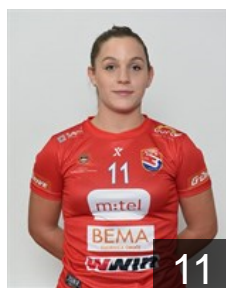

CLUB COMPETITIONS - DELEGATION LIST

EHF European Cup Women 2022/23

 BIH ZRK Borac - Players

 BIH

Andric Sladjana

Position: Right Wing
Place of birth: Rogatica
Date of birth: 24.07.2003
Height: 171 cm

 BIH

Bobic Ivana

Position: Left Back
Place of birth: BANJA LUKA
Date of birth: 06.07.2006
Height: 172 cm

 BIH

Brus Andrea

Position: Left Wing
Place of birth: Banja Luka
Date of birth: 19.07.2003
Height: 172 cm

 BIH

Curic Helena

Position: Line Player
Place of birth: Kozarska Dubica
Date of birth: 03.09.2000
Height: 177 cm

 BIH

Cutkovic Bozana

Position: Left Back
Place of birth: Banja Luka
Date of birth: 07.01.1999
Height: 173 cm