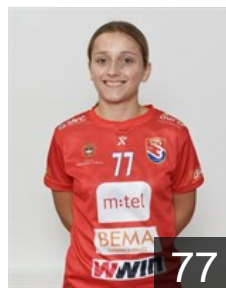

Position: Line Player
Place of birth: Banja Luka
Date of birth: 04.06.2000
Height: 172 cm

 BIH

Railic Milana

Position: Centre Back
Place of birth: Banja Luka
Date of birth: 20.08.2005
Height: 169 cm

 BIH

Sehovac Marija

Position: Right Wing
Place of birth: Istocno Sarajevo
Date of birth: 23.02.2000
Height: 175 cm

 BIH

Sikic Ruzica

Position: Left Wing
Place of birth: Banja Luka
Date of birth: 18.11.2002
Height: 169 cm

 BIH

Smiljic Miljana

Position: Right Back
Place of birth: Banja Luka
Date of birth: 05.12.2004
Height: 170 cm

 BIH

Tintor Duska

Position: Right Wing
Place of birth: Prijedor
Date of birth: 09.03.1998
Height: 162 cm