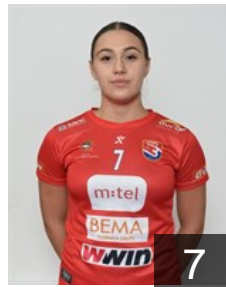

 BIH

Krsic Isidora

Position: Right Back
Place of birth: Teslic
Date of birth: 31.01.2000
Height: 167 cm

 BIH

Loncar Lana

Position: Left Back
Place of birth: Visoko
Date of birth: 09.04.2001
Height: 181 cm

 BIH

Majkic Sara

Position: Left Wing
Place of birth: Kozarska Dubica
Date of birth: 19.03.2001
Height: 173 cm

CLUB COMPETITIONS - DELEGATION LIST

EHF European Cup Women 2022/23

 BIH ZRK Borac - Players

 BIH

Novakovic Jovana

Position: Line Player
Place of birth: Banja Luka
Date of birth: 04.06.2000
Height: 172 cm

 BIH

Railic Milana

Position: Centre Back
Place of birth: Banja Luka
Date of birth: 20.08.2005
Height: 169 cm

 BIH

Sehovac Marija

Position: Right Wing
Place of birth: Istocno Sarajevo
Date of birth: 23.02.2000
Height: 175 cm

 BIH

Sikic Ruzica

Position: Left Wing
Place of birth: Banja Luka
Date of birth: 18.11.2002
Height: 169 cm

 BIH