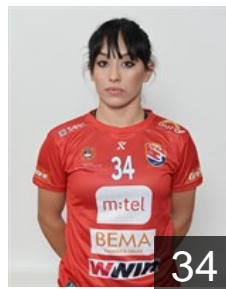

 BIH

Krsic Isidora

Position: Right Back
Place of birth: Teslic
Date of birth: 31.01.2000
Height: 167 cm

 BIH

Loncar Lana

Position: Left Back
Place of birth: Visoko
Date of birth: 09.04.2001
Height: 181 cm

 BIH

Majkic Sara

Position: Left Wing
Place of birth: Kozarska Dubica
Date of birth: 19.03.2001
Height: 173 cm

CLUB COMPETITIONS - DELEGATION LIST

EHF European Cup Women 2022/23

 BIH ZRK Borac - Players

 BIH

Novakovic Jovana

Position: Line Player
Place of birth: Banja Luka
Date of birth: 04.06.2000
Height: 172 cm

 BIH

Railic Milana

Position: Centre Back
Place of birth: Banja Luka
Date of birth: 20.08.2005
Height: 169 cm

 BIH

Sehovac Marija

Position: Right Wing
Place of birth: Istocno Sarajevo
Date of birth: 23.02.2000
Height: 175 cm

 BIH

Sikic Ruzica

Position: Left Wing
Place of birth: Banja Luka
Date of birth: 18.11.2002
Height: 169 cm

 BIH