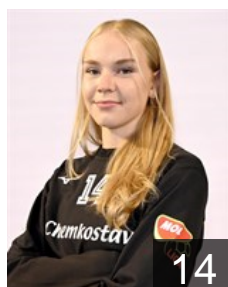

 SVK

Dmytrenko Nataliia

Position: Right Wing
Place of birth: Zaporozhye
Date of birth: 05.10.2003
Height: 164 cm

 SVK

Dvorščáková Alena

Position: Left Back
Place of birth: Prešov
Date of birth: 29.03.2002
Height: 179 cm

 ITA

Gheorghe Cristina Viorica

Position: Right Back
Place of birth: Slobozia
Date of birth: 24.04.1986
Height: 177 cm

 CRO

Humel Lucija

Position: Line Player
Place of birth: Osijek
Date of birth: 02.08.2000
Height: 167 cm

 SVK

Jakubíková Barbora

Position: Goalkeeper
Place of birth: Martin
Date of birth: 29.03.2004
Height: 183 cm

 SVK

Klucková Lívia

Position: Left Wing
Place of birth: Nové Zámky
Date of birth: 29.04.1994
Height: 166 cm