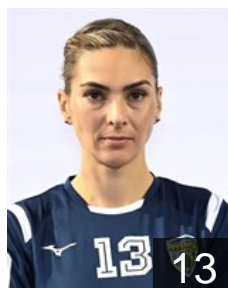

CLUB COMPETITIONS - DELEGATION LIST

EHF European Cup Women 2022/23

 SVK MSK IUVENTA Michalovce - Players

 UKR

Borysevych Yana

Position: Right Back
Place of birth: Horodenka
Date of birth: 15.08.2002
Height: 175 cm

 SVK

Dmytrenko Nataliia

Position: Right Wing
Place of birth: Zaporozhye
Date of birth: 05.10.2003
Height: 164 cm

 SVK

Dvorščáková Alena

Position: Left Back
Place of birth: Prešov
Date of birth: 29.03.2002
Height: 179 cm

 ITA

Gheorghe Cristina Viorica

Position: Right Back
Place of birth: Slobozia
Date of birth: 24.04.1986
Height: 177 cm

 CRO

Humel Lucija

Position: Line Player
Place of birth: Osijek
Date of birth: 02.08.2000
Height: 167 cm

 SVK

Jakubíková Barbora

Position: Goalkeeper
Place of birth: Martin
Date of birth: 29.03.2004
Height: 183 cm

 SVK

Klucková Lívia

Position: Left Wing
Place of birth: Nové Zámky
Date of birth: 29.04.1994
Height: 166 cm