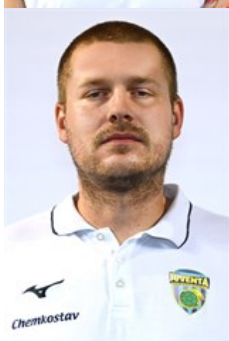

CZE

Novák Jan

Goalkeeper Coach

Date of birth: 11.08.1983