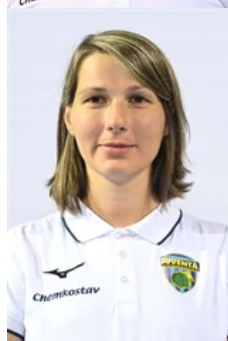

Date of birth: 02.10.1983

 CZE

Novák Jan

Goalkeeper Coach

Date of birth: 11.08.1983

 SVK

Palovcakova Milica

Other