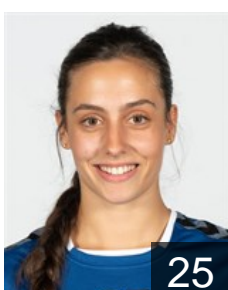

 BRA

Mendes De Almeida N.

Position: Goalkeeper
Place of birth: Mara rosa Go
Date of birth: 07.08.1993
Height: 179 cm

 BRA

Pazinho Dales dos Santos A.

Position: Centre Back
Place of birth: Pernambuco
Date of birth: 12.08.1999
Height: 161 cm

 SVK

Polievková Barbora

Position: Centre Back
Place of birth: Michalovce
Date of birth: 31.01.2003
Height: 166 cm

 SVK

Popovcová Martina

Position: Left Wing
Place of birth: Prešov
Date of birth: 12.09.2000
Height: 171 cm

 MNE

Radovic Marija

Position: Left Wing
Place of birth: Podgorica
Date of birth: 24.10.2000
Height: 173 cm

 UKR

Soskyda Karina

Position: Left Back
Place of birth: Uzgorod
Date of birth: 09.10.2005
Height: -