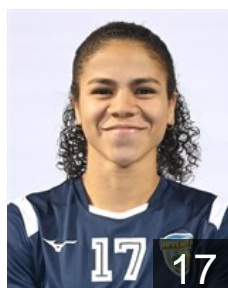

 UKR

Kompaniiets Iryna

Position: Left Back
Place of birth: Kryvyj Rih
Date of birth: 21.11.1993
Height: 176 cm

 MNE

Krivokapic Anastasija

Position: Line Player
Place of birth: Podgorica
Date of birth: 21.04.2002
Height: 182 cm

 SVK

Lukáčová Emma

Position: Left Wing
Place of birth: Prešov
Date of birth: 31.08.2005
Height: 174 cm

CLUB COMPETITIONS - DELEGATION LIST

EHF European Cup Women 2022/23

 SVK MSK IUVENTA Michalovce - Players

 BRA

Mendes De Almeida N.

Position: Goalkeeper
Place of birth: Mara rosa Go
Date of birth: 07.08.1993
Height: 179 cm

 BRA

Pazinho Dales dos Santos A.

Position: Centre Back
Place of birth: Pernambuco
Date of birth: 12.08.1999
Height: 161 cm

 SVK

Polievková Barbora

Position: Centre Back
Place of birth: Michalovce
Date of birth: 31.01.2003
Height: 166 cm

 SVK

Popovcová Martina

Position: Left Wing
Place of birth: Prešov
Date of birth: 12.09.2000
Height: 171 cm