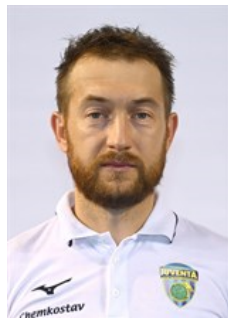

Date of birth: 25.11.1989

 SVK

Kasakova Martina

Physiotherapist

Date of birth: 05.01.1985

 SVK

Kostka Peter

Head Coach