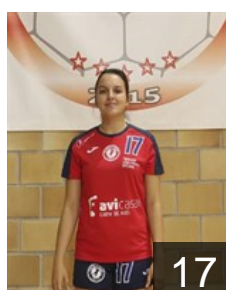

 POR
Pereira Loureiro M.
Position: Left Wing
Place of birth: Viseu
Date of birth: 02.01.2006
Height: 167 cm

CLUB COMPETITIONS - DELEGATION LIST

EHF European Cup Women 2022/23

 POR ADAA São Pedro do Sul - Players

 BRA
Policarpo Santos Valéria
Position: Centre Back
Place of birth: São Paulo
Date of birth: 07.09.2001
Height: 176 cm

 POR
Rodrigues Brazeta M.
Position: Left Back
Place of birth: Viseu
Date of birth: 18.05.2004
Height: 164 cm

 POR
Santos Barradas Beatriz
Position: Goalkeeper
Place of birth: Tavira
Date of birth: 22.05.1995
Height: 180 cm

 POR
Silva Lima C.
Position: Left Wing
Place of birth: Viseu
Date of birth: 13.07.2002
Height: 163 cm

 BRA
Simionato Silva Bruna
Position: Right Back
Place of birth: São Paulo
Date of birth: 28.06.2001
Height: 183 cm

 POR
Tavares Paredes E.
Position: Right Back
Place of birth: Viseu
Date of birth: 25.03.1999
Height: 165 cm