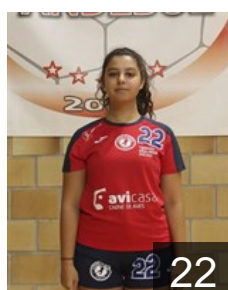

 POR
Felgar Pinto M.
Position: Line Player
Place of birth: Lamego
Date of birth: 14.12.2006
Height: 175 cm

 POR
Fernandes Páscoa Catarina
Position: Centre Back
Place of birth: Viseu
Date of birth: 11.12.1999
Height: 165 cm

 BRA
Guimarães Barbosa B.
Position: Left Wing
Place of birth: Rio de Janeiro
Date of birth: 03.05.1993
Height: 180 cm

 POR
Henriques Fernandes S.
Position: Line Player
Place of birth: Águeda
Date of birth: 08.12.1995
Height: 182 cm

 ANG
Lutunu Shunu Alexandra
Position: Centre Back
Place of birth: Luanda
Date of birth: 17.09.1997
Height: 178 cm

 POR
Marina Almeida Gabriella
Position: Goalkeeper
Place of birth: Joanesburgo
Date of birth: 04.08.2000
Height: 160 cm

 POR
Meneses Sousa Carolina
Position: Centre Back
Place of birth: Viseu
Date of birth: 28.12.2003
Height: 175 cm

 POR
Oliveira Soares Mónica
Position: Left Back
Place of birth: Águeda
Date of birth: 05.07.1994
Height: 175 cm