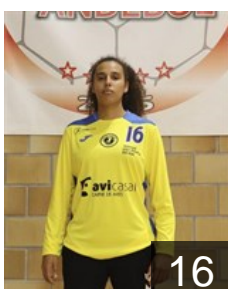

 POR
Meneses Sousa Carolina
Position: Centre Back
Place of birth: Viseu
Date of birth: 28.12.2003
Height: 175 cm

 POR
Oliveira Soares Mónica
Position: Left Back
Place of birth: Águeda
Date of birth: 05.07.1994
Height: 175 cm

 POR
Pereira Loureiro M.
Position: Left Wing
Place of birth: Viseu
Date of birth: 02.01.2006
Height: 167 cm

CLUB COMPETITIONS - DELEGATION LIST

EHF European Cup Women 2022/23

 POR ADAA São Pedro do Sul - Players

 BRA
Policarpo Santos Valéria
Position: Centre Back
Place of birth: São Paulo
Date of birth: 07.09.2001
Height: 176 cm

 POR
Rodrigues Brazeta M.
Position: Left Back
Place of birth: Viseu
Date of birth: 18.05.2004
Height: 164 cm

 POR
Santos Barradas Beatriz
Position: Goalkeeper
Place of birth: Tavira
Date of birth: 22.05.1995
Height: 180 cm

 POR
Silva Lima C.
Position: Left Wing
Place of birth: Viseu
Date of birth: 13.07.2002
Height: 163 cm