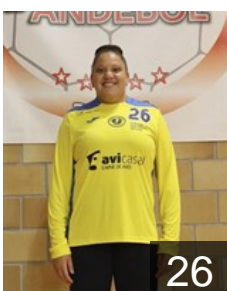

CLUB COMPETITIONS - DELEGATION LIST

EHF European Cup Women 2022/23

 POR ADAA São Pedro do Sul - Players

 POR
Cerqueira Rodrigues B.
Position: Line Player
Place of birth: Caminha
Date of birth: 08.05.1996
Height: 170 cm

 POR
Costa Martins Silva
Position: Right Back
Place of birth: Alcanena
Date of birth: 18.05.2002
Height: 170 cm

 BRA
Fagundes Ferraz Carla
Position: Goalkeeper
Place of birth: São Paulo
Date of birth: 12.03.1989
Height: 185 cm

 POR
Felgar Pinto M.
Position: Line Player
Place of birth: Lamego
Date of birth: 14.12.2006
Height: 175 cm

 POR
Fernandes Páscoa Catarina
Position: Centre Back
Place of birth: Viseu
Date of birth: 11.12.1999
Height: 165 cm

 BRA
Guimarães Barbosa B.
Position: Left Wing
Place of birth: Rio de Janeiro
Date of birth: 03.05.1993
Height: 180 cm

 POR
Henriques Fernandes S.
Position: Line Player
Place of birth: Águeda
Date of birth: 08.12.1995
Height: 182 cm