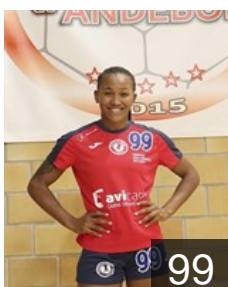

 BRA
Policarpo Santos Valéria
Position: Centre Back
Place of birth: São Paulo
Date of birth: 07.09.2001
Height: 176 cm

 POR
Rodrigues Brazeta M.
Position: Left Back
Place of birth: Viseu
Date of birth: 18.05.2004
Height: 164 cm

 POR
Santos Barradas Beatriz
Position: Goalkeeper
Place of birth: Tavira
Date of birth: 22.05.1995
Height: 180 cm

 POR
Silva Lima C.
Position: Left Wing
Place of birth: Viseu
Date of birth: 13.07.2002
Height: 163 cm

 BRA
Simionato Silva Bruna
Position: Right Back
Place of birth: São Paulo
Date of birth: 28.06.2001
Height: 183 cm

 POR
Tavares Paredes E.
Position: Right Back
Place of birth: Viseu
Date of birth: 25.03.1999
Height: 165 cm

 BRA
Victor Silva Wendy Stephany
Position: Right Wing
Place of birth: São Paulo
Date of birth: 22.06.1998
Height: 177 cm

Left Club

 ANG
Araújo João Francisca
Position: Left Back
Place of birth:
Date of birth: 10.04.1999
Height: -