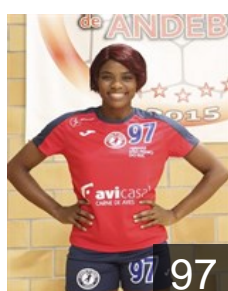

 POR
Felgar Pinto M.
Position: Line Player
Place of birth: Lamego
Date of birth: 14.12.2006
Height: 175 cm

 POR
Fernandes Páscoa Catarina
Position: Centre Back
Place of birth: Viseu
Date of birth: 11.12.1999
Height: 165 cm

 BRA
Guimarães Barbosa B.
Position: Left Wing
Place of birth: Rio de Janeiro
Date of birth: 03.05.1993
Height: 180 cm

 POR
Henriques Fernandes S.
Position: Line Player
Place of birth: Águeda
Date of birth: 08.12.1995
Height: 182 cm

 ANG
Lutunu Shunu Alexandra
Position: Centre Back
Place of birth: Luanda
Date of birth: 17.09.1997
Height: 178 cm

 POR
Marina Almeida Gabriella
Position: Goalkeeper
Place of birth: Joanesburgo
Date of birth: 04.08.2000
Height: 160 cm