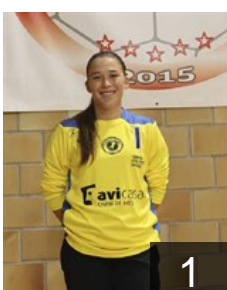

 POR
Felgar Pinto M.
Position: Line Player
Place of birth: Lamego
Date of birth: 14.12.2006
Height: 175 cm

 POR
Fernandes Páscoa Catarina
Position: Centre Back
Place of birth: Viseu
Date of birth: 11.12.1999
Height: 165 cm

 BRA
Guimarães Barbosa B.
Position: Left Wing
Place of birth: Rio de Janeiro
Date of birth: 03.05.1993
Height: 180 cm

 POR
Henriques Fernandes S.
Position: Line Player
Place of birth: Águeda
Date of birth: 08.12.1995
Height: 182 cm

 ANG
Lutunu Shunu Alexandra
Position: Centre Back
Place of birth: Luanda
Date of birth: 17.09.1997
Height: 178 cm

 POR
Marina Almeida Gabriella
Position: Goalkeeper
Place of birth: Joanesburgo
Date of birth: 04.08.2000
Height: 160 cm