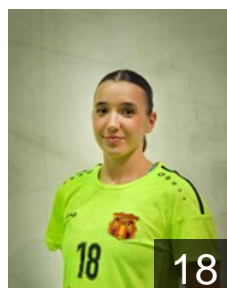

# CLUB COMPETITIONS - DELEGATION LIST

EHF European Cup Women 2022/23

 MKD HC Gyorche Petrov-WHC AD Skopje - Players

 MKD  
**Cvetanovska Angela**  
Position: Left Wing  
Place of birth: Skopje  
Date of birth: 01.03.2002  
Height: 161 cm

 MKD  
**Damjanoska Katerina**  
Position: Line Player  
Place of birth: Skopje  
Date of birth: 19.05.2003  
Height: 173 cm

 MKD  
**Dukoska Teodora**  
Position: Right Back  
Place of birth: Struga  
Date of birth: 10.06.2004  
Height: 169 cm

 MKD  
**Gjorgjievaska Mila**  
Position: Centre Back  
Place of birth: Skopje  
Date of birth: 31.01.2002  
Height: 172 cm

 MKD  
**Goshevska Sofi**  
Position: Goalkeeper  
Place of birth: Skopje  
Date of birth: 31.07.2006  
Height: 174 cm