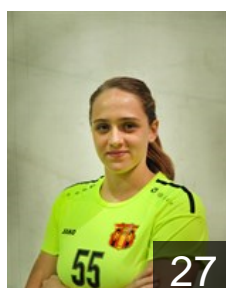

 MKD

Gjorgjievska Mila

Position: Centre Back
Place of birth: Skopje
Date of birth: 31.01.2002
Height: 172 cm

 MKD

Goshevska Sofi

Position: Goalkeeper
Place of birth: Skopje
Date of birth: 31.07.2006
Height: 174 cm

 MKD

Grkovska Jana

Position: Left Wing
Place of birth: Skopje
Date of birth: 11.04.2004
Height: 163 cm

 MKD

Hasanoska Zorica

Position: Goalkeeper
Place of birth: Skopje
Date of birth: 31.07.2006
Height: 165 cm

 MKD

Jankulovska Angela

Position: Left Back
Place of birth: Bitola
Date of birth: 27.07.2002
Height: 176 cm

 MKD

Jankulovska Marija

Position: Left Back
Place of birth: Bitola
Date of birth: 02.11.2005
Height: 175 cm