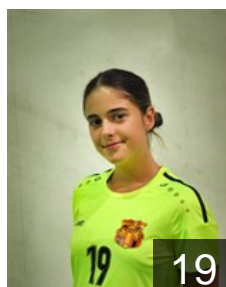

 MKD

Gjorgjievska Mila

Position: Centre Back
Place of birth: Skopje
Date of birth: 31.01.2002
Height: 172 cm

 MKD

Goshevska Sofi

Position: Goalkeeper
Place of birth: Skopje
Date of birth: 31.07.2006
Height: 174 cm

 MKD

Grkovska Jana

Position: Left Wing
Place of birth: Skopje
Date of birth: 11.04.2004
Height: 163 cm

 MKD

Hasanoska Zorica

Position: Goalkeeper
Place of birth: Skopje
Date of birth: 31.07.2006
Height: 165 cm