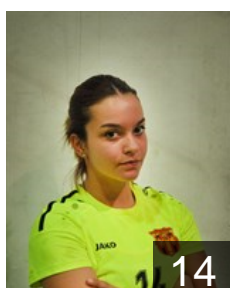

 MKD

Rizoska Emilijana

Position: Centre Back
Place of birth: Bitola
Date of birth: 21.05.2005
Height: 162 cm

 ROU

Salata Zsuzsanna Naomi

Position: Goalkeeper
Place of birth:
Date of birth: 24.12.1999
Height: 185 cm

 MKD

Trpeska Anastasija

Position: Line Player
Place of birth: Skopje
Date of birth: 21.04.2006
Height: 177 cm

 MKD

Vasevska Zlatica

Position: Left Wing
Place of birth: Skopje
Date of birth: 25.07.2002
Height: -

 MKD

Vasileva Simona

Position: Right Back
Place of birth: Skopje
Date of birth: 11.02.2002
Height: 164 cm

 MKD

Velkova Anja

Position: Line Player
Place of birth: Skopje
Date of birth: 26.12.1998
Height: 175 cm