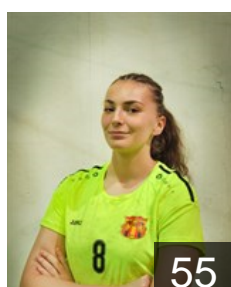

MKD
Velkova Iva
Position: Line Player
Place of birth: Skopje
Date of birth: 05.02.2006
Height: 182 cm