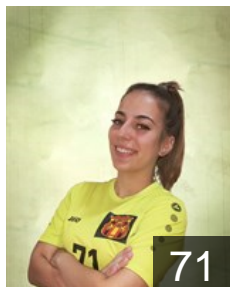

CLUB COMPETITIONS - DELEGATION LIST

EHF European Cup Women 2022/23

 MKD HC Gjorche Petrov-WHC AD Skopje - Players

 MKD

Cvetanovska Angela

Position: Left Wing
Place of birth: Skopje
Date of birth: 01.03.2002
Height: 161 cm

 MKD

Damjanoska Katerina

Position: Line Player
Place of birth: Skopje
Date of birth: 19.05.2003
Height: 173 cm

 MKD

Dukoska Teodora

Position: Right Back
Place of birth: Struga
Date of birth: 10.06.2004
Height: 169 cm

 MKD

Gjorgjievska Mila

Position: Centre Back
Place of birth: Skopje
Date of birth: 31.01.2002
Height: 172 cm

 MKD

Goshevska Sofi

Position: Goalkeeper
Place of birth: Skopje
Date of birth: 31.07.2006
Height: 174 cm