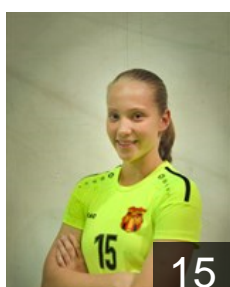

 MKD

Gjorgjievska Mila

Position: Centre Back
Place of birth: Skopje
Date of birth: 31.01.2002
Height: 172 cm

 MKD

Goshevska Sofi

Position: Goalkeeper
Place of birth: Skopje
Date of birth: 31.07.2006
Height: 174 cm

 MKD

Grkovska Jana

Position: Left Wing
Place of birth: Skopje
Date of birth: 11.04.2004
Height: 163 cm

 MKD

Hasanoska Zorica

Position: Goalkeeper
Place of birth: Skopje
Date of birth: 31.07.2006
Height: 165 cm

 MKD

Jankulovska Angela

Position: Left Back
Place of birth: Bitola
Date of birth: 27.07.2002
Height: 176 cm

 MKD

Jankulovska Marija

Position: Left Back
Place of birth: Bitola
Date of birth: 02.11.2005
Height: 175 cm

 MKD

Kiceska Slobodanka

Position: Goalkeeper
Place of birth: Struga
Date of birth: 16.12.1999
Height: -

 MKD

Kolarovska Ana Marija

Position: Centre Back
Place of birth: SKOPJE
Date of birth: 18.08.2002
Height: 172 cm