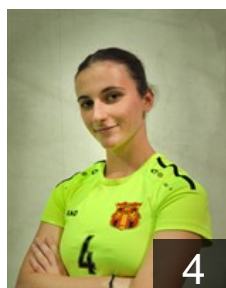

 MKD  
**Nikolik Milica**  
Position: Left Back  
Place of birth: Skopje  
Date of birth: 09.12.2000  
Height: 182 cm

# CLUB COMPETITIONS - DELEGATION LIST

EHF European Cup Women 2022/23

 MKD HC Gjorche Petrov-WHC AD Skopje - Players

 MKD  
**Nikolovska Anastasija**  
Position: Left Wing  
Place of birth: SKOPJE  
Date of birth: 12.08.1998  
Height: 167 cm

 MKD  
**Petrovska Iva**  
Position: Right Wing  
Place of birth: Skopje  
Date of birth: 30.08.2003  
Height: 163 cm

 MKD  
**Rizoska Emilijana**  
Position: Centre Back  
Place of birth: Bitola  
Date of birth: 21.05.2005  
Height: 162 cm

 ROU  
**Salata Zsuzsanna Naomi**  
Position: Goalkeeper  
Place of birth:  
Date of birth: 24.12.1999  
Height: 185 cm

 MKD  
**Trpeska Anastasija**  
Position: Line Player  
Place of birth: Skopje  
Date of birth: 21.04.2006  
Height: 177 cm