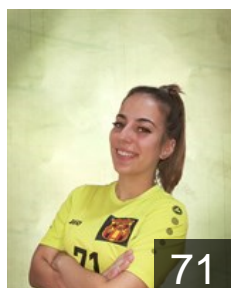

# CLUB COMPETITIONS - DELEGATION LIST

EHF European Cup Women 2022/23

 MKD HC Gyorche Petrov-WHC AD Skopje - Players

 MKD  
**Cvetanovska Angela**  
Position: Left Wing  
Place of birth: Skopje  
Date of birth: 01.03.2002  
Height: 161 cm

 MKD  
**Damjanoska Katerina**  
Position: Line Player  
Place of birth: Skopje  
Date of birth: 19.05.2003  
Height: 173 cm

 MKD  
**Dukoska Teodora**  
Position: Right Back  
Place of birth: Struga  
Date of birth: 10.06.2004  
Height: 169 cm

 MKD  
**Gjorgjievaska Mila**  
Position: Centre Back  
Place of birth: Skopje  
Date of birth: 31.01.2002  
Height: 172 cm

 MKD  
**Goshevska Sofi**  
Position: Goalkeeper  
Place of birth: Skopje  
Date of birth: 31.07.2006  
Height: 174 cm