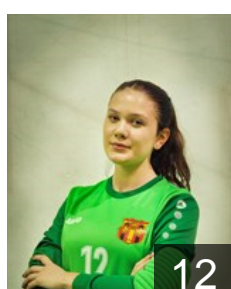

# CLUB COMPETITIONS - DELEGATION LIST

EHF European Cup Women 2022/23

 MKD HC Gyorche Petrov-WHC AD Skopje - Players

 MKD  
**Cvetanovska Angela**  
Position: Left Wing  
Place of birth: Skopje  
Date of birth: 01.03.2002  
Height: 161 cm

 MKD  
**Damjanoska Katerina**  
Position: Line Player  
Place of birth: Skopje  
Date of birth: 19.05.2003  
Height: 173 cm

 MKD  
**Dukoska Teodora**  
Position: Right Back  
Place of birth: Struga  
Date of birth: 10.06.2004  
Height: 169 cm

 MKD  
**Gjorgjievaska Mila**  
Position: Centre Back  
Place of birth: Skopje  
Date of birth: 31.01.2002  
Height: 172 cm

 MKD  
**Goshevska Sofi**  
Position: Goalkeeper  
Place of birth: Skopje  
Date of birth: 31.07.2006  
Height: 174 cm

 MKD  
**Grkovska Jana**  
Position: Left Wing  
Place of birth: Skopje  
Date of birth: 11.04.2004  
Height: 163 cm

 MKD  
**Hasanoska Zorica**  
Position: Goalkeeper  
Place of birth: Skopje  
Date of birth: 31.07.2006  
Height: 165 cm