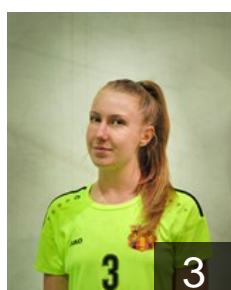

 MKD  
**Nikolik Milica**  
Position: Left Back  
Place of birth: Skopje  
Date of birth: 09.12.2000  
Height: 182 cm

# CLUB COMPETITIONS - DELEGATION LIST

EHF European Cup Women 2022/23

 MKD HC Gjorche Petrov-WHC AD Skopje - Players

 MKD  
**Nikolovska Anastasija**  
Position: Left Wing  
Place of birth: SKOPJE  
Date of birth: 12.08.1998  
Height: 167 cm

 MKD  
**Petrovska Iva**  
Position: Right Wing  
Place of birth: Skopje  
Date of birth: 30.08.2003  
Height: 163 cm

 MKD  
**Rizoska Emilijana**  
Position: Centre Back  
Place of birth: Bitola  
Date of birth: 21.05.2005  
Height: 162 cm

 ROU  
**Salata Zsuzsanna Naomi**  
Position: Goalkeeper  
Place of birth:  
Date of birth: 24.12.1999  
Height: 185 cm

 MKD  
**Trpeska Anastasija**  
Position: Line Player  
Place of birth: Skopje  
Date of birth: 21.04.2006  
Height: 177 cm