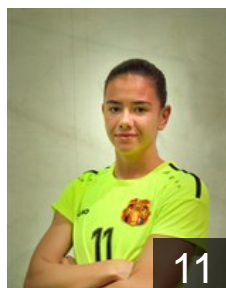

 MKD

Damjanoska Katerina

Position: Line Player
Place of birth: Skopje
Date of birth: 19.05.2003
Height: 173 cm

 MKD

Dukoska Teodora

Position: Right Back
Place of birth: Struga
Date of birth: 10.06.2004
Height: 169 cm

 MKD

Gjorgjievska Mila

Position: Centre Back
Place of birth: Skopje
Date of birth: 31.01.2002
Height: 172 cm

 MKD

Goshevska Sofi

Position: Goalkeeper
Place of birth: Skopje
Date of birth: 31.07.2006
Height: 174 cm

 MKD

Grkovska Jana

Position: Left Wing
Place of birth: Skopje
Date of birth: 11.04.2004
Height: 163 cm

 MKD

Hasanoska Zorica

Position: Goalkeeper
Place of birth: Skopje
Date of birth: 31.07.2006
Height: 165 cm