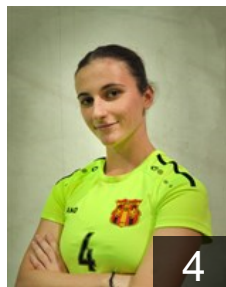

 MKD

Nikolik Milica

Position: Left Back
Place of birth: Skopje
Date of birth: 09.12.2000
Height: 182 cm

CLUB COMPETITIONS - DELEGATION LIST

EHF European Cup Women 2022/23

 MKD HC Gjorche Petrov-WHC AD Skopje - Players

 MKD

Nikolovska Anastasija

Position: Left Wing
Place of birth: SKOPJE
Date of birth: 12.08.1998
Height: 167 cm

 MKD

Petrovska Iva

Position: Right Wing
Place of birth: Skopje
Date of birth: 30.08.2003
Height: 163 cm