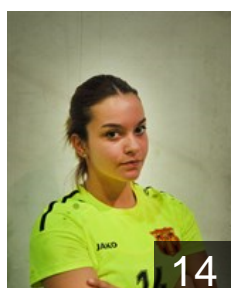

# CLUB COMPETITIONS - DELEGATION LIST

EHF European Cup Women 2022/23

 MKD HC Gjorche Petrov-WHC AD Skopje - Players

 MKD  
**Nikolovska Anastasija**  
Position: Left Wing  
Place of birth: SKOPJE  
Date of birth: 12.08.1998  
Height: 167 cm

 MKD  
**Petrovska Iva**  
Position: Right Wing  
Place of birth: Skopje  
Date of birth: 30.08.2003  
Height: 163 cm

 MKD  
**Rizoska Emilijana**  
Position: Centre Back  
Place of birth: Bitola  
Date of birth: 21.05.2005  
Height: 162 cm

 ROU  
**Salata Zsuzsanna Naomi**  
Position: Goalkeeper  
Place of birth:  
Date of birth: 24.12.1999  
Height: 185 cm

 MKD  
**Trpeska Anastasija**  
Position: Line Player  
Place of birth: Skopje  
Date of birth: 21.04.2006  
Height: 177 cm

 MKD  
**Vasevska Zlatica**  
Position: Left Wing  
Place of birth: Skopje  
Date of birth: 25.07.2002  
Height: -

 MKD  
**Vasileva Simona**  
Position: Right Back  
Place of birth: Skopje  
Date of birth: 11.02.2002  
Height: 164 cm