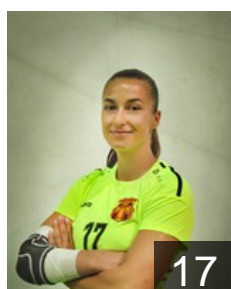

# CLUB COMPETITIONS - DELEGATION LIST

EHF European Cup Women 2022/23

 MKD HC Gyorche Petrov-WHC AD Skopje - Players

 MKD  
**Cvetanovska Angela**  
Position: Left Wing  
Place of birth: Skopje  
Date of birth: 01.03.2002  
Height: 161 cm

 MKD  
**Damjanoska Katerina**  
Position: Line Player  
Place of birth: Skopje  
Date of birth: 19.05.2003  
Height: 173 cm

 MKD  
**Dukoska Teodora**  
Position: Right Back  
Place of birth: Struga  
Date of birth: 10.06.2004  
Height: 169 cm

 MKD  
**Gjorgjievaska Mila**  
Position: Centre Back  
Place of birth: Skopje  
Date of birth: 31.01.2002  
Height: 172 cm

 MKD  
**Goshevska Sofi**  
Position: Goalkeeper  
Place of birth: Skopje  
Date of birth: 31.07.2006  
Height: 174 cm