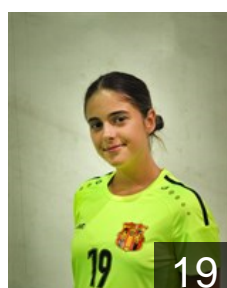

 MKD  
**Damjanoska Katerina**  
Position: Line Player  
Place of birth: Skopje  
Date of birth: 19.05.2003  
Height: 173 cm

 MKD  
**Dukoska Teodora**  
Position: Right Back  
Place of birth: Struga  
Date of birth: 10.06.2004  
Height: 169 cm

 MKD  
**Gjorgjievaska Mila**  
Position: Centre Back  
Place of birth: Skopje  
Date of birth: 31.01.2002  
Height: 172 cm

 MKD  
**Goshevska Sofi**  
Position: Goalkeeper  
Place of birth: Skopje  
Date of birth: 31.07.2006  
Height: 174 cm

 MKD  
**Grkovska Jana**  
Position: Left Wing  
Place of birth: Skopje  
Date of birth: 11.04.2004  
Height: 163 cm

 MKD  
**Hasanoska Zorica**  
Position: Goalkeeper  
Place of birth: Skopje  
Date of birth: 31.07.2006  
Height: 165 cm