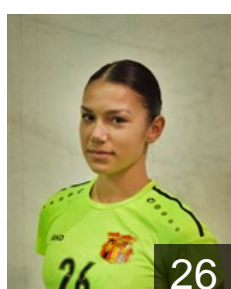

 MKD  
**Gjorgjievaska Mila**  
Position: Centre Back  
Place of birth: Skopje  
Date of birth: 31.01.2002  
Height: 172 cm

 MKD  
**Goshevska Sofi**  
Position: Goalkeeper  
Place of birth: Skopje  
Date of birth: 31.07.2006  
Height: 174 cm

 MKD  
**Grkovska Jana**  
Position: Left Wing  
Place of birth: Skopje  
Date of birth: 11.04.2004  
Height: 163 cm

 MKD  
**Hasanoska Zorica**  
Position: Goalkeeper  
Place of birth: Skopje  
Date of birth: 31.07.2006  
Height: 165 cm

 MKD  
**Jankulovska Angela**  
Position: Left Back  
Place of birth: Bitola  
Date of birth: 27.07.2002  
Height: 176 cm

 MKD  
**Jankulovska Marija**  
Position: Left Back  
Place of birth: Bitola  
Date of birth: 02.11.2005  
Height: 175 cm

 MKD  
**Kiceska Slobodanka**  
Position: Goalkeeper  
Place of birth: Struga  
Date of birth: 16.12.1999  
Height: -

 MKD  
**Kolarovska Ana Marija**  
Position: Centre Back  
Place of birth: SKOPJE  
Date of birth: 18.08.2002  
Height: 172 cm