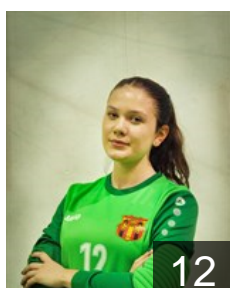

 MKD

Damjanoska Katerina

Position: Line Player
Place of birth: Skopje
Date of birth: 19.05.2003
Height: 173 cm

 MKD

Dukoska Teodora

Position: Right Back
Place of birth: Struga
Date of birth: 10.06.2004
Height: 169 cm

 MKD

Gjorgjievska Mila

Position: Centre Back
Place of birth: Skopje
Date of birth: 31.01.2002
Height: 172 cm

 MKD

Goshevska Sofi

Position: Goalkeeper
Place of birth: Skopje
Date of birth: 31.07.2006
Height: 174 cm

 MKD

Grkovska Jana

Position: Left Wing
Place of birth: Skopje
Date of birth: 11.04.2004
Height: 163 cm

 MKD

Hasanoska Zorica

Position: Goalkeeper
Place of birth: Skopje
Date of birth: 31.07.2006
Height: 165 cm