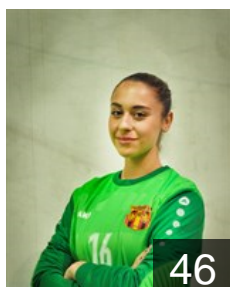

CLUB COMPETITIONS - DELEGATION LIST

EHF European Cup Women 2022/23

 MKD HC Gjorche Petrov-WHC AD Skopje - Players

 MKD

Cvetanovska Angela

Position: Left Wing
Place of birth: Skopje
Date of birth: 01.03.2002
Height: 161 cm

 MKD

Damjanoska Katerina

Position: Line Player
Place of birth: Skopje
Date of birth: 19.05.2003
Height: 173 cm

 MKD

Dukoska Teodora

Position: Right Back
Place of birth: Struga
Date of birth: 10.06.2004
Height: 169 cm

 MKD

Gjorgjievska Mila

Position: Centre Back
Place of birth: Skopje
Date of birth: 31.01.2002
Height: 172 cm

 MKD

Goshevska Sofi

Position: Goalkeeper
Place of birth: Skopje
Date of birth: 31.07.2006
Height: 174 cm

 MKD

Grkovska Jana

Position: Left Wing
Place of birth: Skopje
Date of birth: 11.04.2004
Height: 163 cm

 MKD

Hasanoska Zorica

Position: Goalkeeper
Place of birth: Skopje
Date of birth: 31.07.2006
Height: 165 cm