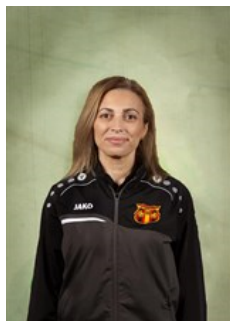

 MKD

Vasileva Simona

Position: Right Back
Place of birth: Skopje
Date of birth: 11.02.2002
Height: 164 cm

 MKD

Velkova Anja

Position: Line Player
Place of birth: Skopje
Date of birth: 26.12.1998
Height: 175 cm

 MKD

Velkova Iva

Position: Line Player
Place of birth: Skopje
Date of birth: 05.02.2006
Height: 182 cm

CLUB COMPETITIONS - DELEGATION LIST

EHF European Cup Women 2022/23

 MKD HC Gyorche Petrov-WHC AD Skopje - Team Officials