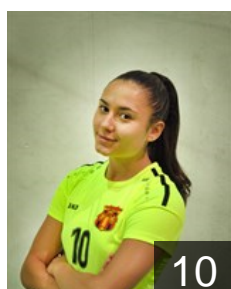

 MKD  
**Nikolik Milica**  
Position: Left Back  
Place of birth: Skopje  
Date of birth: 09.12.2000  
Height: 182 cm

# CLUB COMPETITIONS - DELEGATION LIST

EHF European Cup Women 2022/23

 MKD HC Gjorche Petrov-WHC AD Skopje - Players

 MKD  
**Nikolovska Anastasija**  
Position: Left Wing  
Place of birth: SKOPJE  
Date of birth: 12.08.1998  
Height: 167 cm

 MKD  
**Petrovska Iva**  
Position: Right Wing  
Place of birth: Skopje  
Date of birth: 30.08.2003  
Height: 163 cm

 MKD  
**Rizoska Emilijana**  
Position: Centre Back  
Place of birth: Bitola  
Date of birth: 21.05.2005  
Height: 162 cm