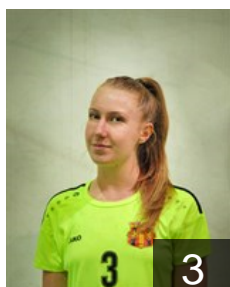

 MKD

Nikolovska Anastasija

Position: Left Wing
Place of birth: SKOPJE
Date of birth: 12.08.1998
Height: 167 cm

 MKD

Petrovska Iva

Position: Right Wing
Place of birth: Skopje
Date of birth: 30.08.2003
Height: 163 cm

 MKD

Rizoska Emilijana

Position: Centre Back
Place of birth: Bitola
Date of birth: 21.05.2005
Height: 162 cm

 ROU

Salata Zsuzsanna Naomi

Position: Goalkeeper
Place of birth:
Date of birth: 24.12.1999
Height: 185 cm

 MKD

Trpeska Anastasija

Position: Line Player
Place of birth: Skopje
Date of birth: 21.04.2006
Height: 177 cm

 MKD

Vasevska Zlatica

Position: Left Wing
Place of birth: Skopje
Date of birth: 25.07.2002
Height: -

 MKD

Vasileva Simona

Position: Right Back
Place of birth: Skopje
Date of birth: 11.02.2002
Height: 164 cm

 MKD

Velkova Anja

Position: Line Player
Place of birth: Skopje
Date of birth: 26.12.1998
Height: 175 cm