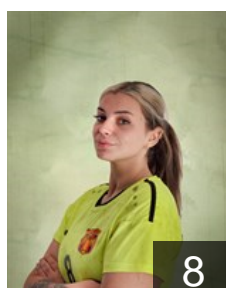

 ROU  
**Salata Zsuzsanna Naomi**  
Position: Goalkeeper  
Place of birth:  
Date of birth: 24.12.1999  
Height: 185 cm

 MKD  
**Trpeska Anastasija**  
Position: Line Player  
Place of birth: Skopje  
Date of birth: 21.04.2006  
Height: 177 cm

 MKD  
**Vasevska Zlatica**  
Position: Left Wing  
Place of birth: Skopje  
Date of birth: 25.07.2002  
Height: -

 MKD  
**Vasileva Simona**  
Position: Right Back  
Place of birth: Skopje  
Date of birth: 11.02.2002  
Height: 164 cm