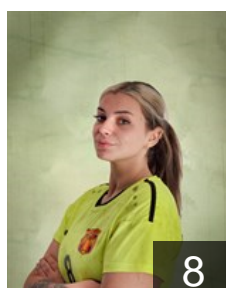

 MKD

Rizoska Emilijana

Position: Centre Back
Place of birth: Bitola
Date of birth: 21.05.2005
Height: 162 cm

 ROU

Salata Zsuzsanna Naomi

Position: Goalkeeper
Place of birth:
Date of birth: 24.12.1999
Height: 185 cm

 MKD

Trpeska Anastasija

Position: Line Player
Place of birth: Skopje
Date of birth: 21.04.2006
Height: 177 cm

 MKD

Vasevska Zlatica

Position: Left Wing
Place of birth: Skopje
Date of birth: 25.07.2002
Height: -

 MKD

Vasileva Simona

Position: Right Back
Place of birth: Skopje
Date of birth: 11.02.2002
Height: 164 cm

 MKD

Velkova Anja

Position: Line Player
Place of birth: Skopje
Date of birth: 26.12.1998
Height: 175 cm