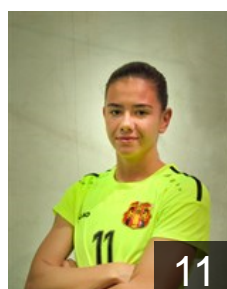

# CLUB COMPETITIONS - DELEGATION LIST

EHF European Cup Women 2022/23

 MKD HC Gyorche Petrov-WHC AD Skopje - Players

 MKD  
**Cvetanovska Angela**  
Position: Left Wing  
Place of birth: Skopje  
Date of birth: 01.03.2002  
Height: 161 cm

 MKD  
**Damjanoska Katerina**  
Position: Line Player  
Place of birth: Skopje  
Date of birth: 19.05.2003  
Height: 173 cm

 MKD  
**Dukoska Teodora**  
Position: Right Back  
Place of birth: Struga  
Date of birth: 10.06.2004  
Height: 169 cm

 MKD  
**Gjorgjievaska Mila**  
Position: Centre Back  
Place of birth: Skopje  
Date of birth: 31.01.2002  
Height: 172 cm

 MKD  
**Goshevska Sofi**  
Position: Goalkeeper  
Place of birth: Skopje  
Date of birth: 31.07.2006  
Height: 174 cm