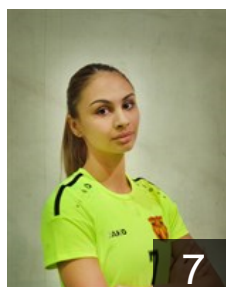

 MKD

Nikolovska Anastasija

Position: Left Wing
Place of birth: SKOPJE
Date of birth: 12.08.1998
Height: 167 cm

 MKD

Petrovska Iva

Position: Right Wing
Place of birth: Skopje
Date of birth: 30.08.2003
Height: 163 cm

 MKD

Rizoska Emilijana

Position: Centre Back
Place of birth: Bitola
Date of birth: 21.05.2005
Height: 162 cm

 ROU

Salata Zsuzsanna Naomi

Position: Goalkeeper
Place of birth:
Date of birth: 24.12.1999
Height: 185 cm

 MKD

Trpeska Anastasija

Position: Line Player
Place of birth: Skopje
Date of birth: 21.04.2006
Height: 177 cm

 MKD

Vasevska Zlatica

Position: Left Wing
Place of birth: Skopje
Date of birth: 25.07.2002
Height: -

 MKD

Vasileva Simona

Position: Right Back
Place of birth: Skopje
Date of birth: 11.02.2002
Height: 164 cm

 MKD

Velkova Anja

Position: Line Player
Place of birth: Skopje
Date of birth: 26.12.1998
Height: 175 cm