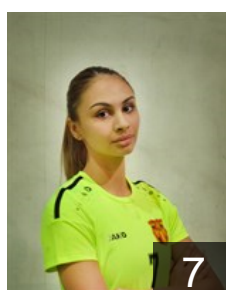

# CLUB COMPETITIONS - DELEGATION LIST

EHF European Cup Women 2022/23

 MKD HC Gjorche Petrov-WHC AD Skopje - Players

 MKD  
**Nikolovska Anastasija**  
Position: Left Wing  
Place of birth: SKOPJE  
Date of birth: 12.08.1998  
Height: 167 cm

 MKD  
**Petrovska Iva**  
Position: Right Wing  
Place of birth: Skopje  
Date of birth: 30.08.2003  
Height: 163 cm

 MKD  
**Rizoska Emilijana**  
Position: Centre Back  
Place of birth: Bitola  
Date of birth: 21.05.2005  
Height: 162 cm

 ROU  
**Salata Zsuzsanna Naomi**  
Position: Goalkeeper  
Place of birth:  
Date of birth: 24.12.1999  
Height: 185 cm

 MKD  
**Trpeska Anastasija**  
Position: Line Player  
Place of birth: Skopje  
Date of birth: 21.04.2006  
Height: 177 cm

 MKD  
**Vasevska Zlatica**  
Position: Left Wing  
Place of birth: Skopje  
Date of birth: 25.07.2002  
Height: -

 MKD  
**Vasileva Simona**  
Position: Right Back  
Place of birth: Skopje  
Date of birth: 11.02.2002  
Height: 164 cm