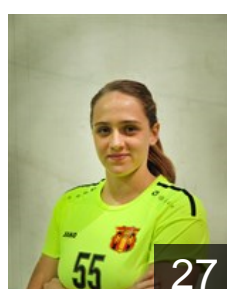

 MKD  
**Damjanoska Katerina**  
Position: Line Player  
Place of birth: Skopje  
Date of birth: 19.05.2003  
Height: 173 cm

 MKD  
**Dukoska Teodora**  
Position: Right Back  
Place of birth: Struga  
Date of birth: 10.06.2004  
Height: 169 cm

 MKD  
**Gjorgjievaska Mila**  
Position: Centre Back  
Place of birth: Skopje  
Date of birth: 31.01.2002  
Height: 172 cm

 MKD  
**Goshevska Sofi**  
Position: Goalkeeper  
Place of birth: Skopje  
Date of birth: 31.07.2006  
Height: 174 cm

 MKD  
**Grkovska Jana**  
Position: Left Wing  
Place of birth: Skopje  
Date of birth: 11.04.2004  
Height: 163 cm

 MKD  
**Hasanoska Zorica**  
Position: Goalkeeper  
Place of birth: Skopje  
Date of birth: 31.07.2006  
Height: 165 cm

 MKD  
**Jankulovska Angela**  
Position: Left Back  
Place of birth: Bitola  
Date of birth: 27.07.2002  
Height: 176 cm

 MKD  
**Jankulovska Marija**  
Position: Left Back  
Place of birth: Bitola  
Date of birth: 02.11.2005  
Height: 175 cm