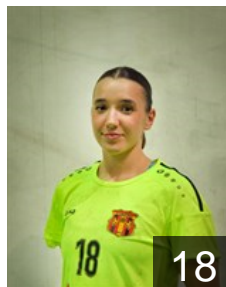

CLUB COMPETITIONS - DELEGATION LIST

EHF European Cup Women 2022/23

 MKD HC Gjorche Petrov-WHC AD Skopje - Players

 MKD

Cvetanovska Angela

Position: Left Wing
Place of birth: Skopje
Date of birth: 01.03.2002
Height: 161 cm

 MKD

Damjanoska Katerina

Position: Line Player
Place of birth: Skopje
Date of birth: 19.05.2003
Height: 173 cm

 MKD

Dukoska Teodora

Position: Right Back
Place of birth: Struga
Date of birth: 10.06.2004
Height: 169 cm

 MKD

Gjorgjievska Mila

Position: Centre Back
Place of birth: Skopje
Date of birth: 31.01.2002
Height: 172 cm

 MKD

Goshevska Sofi

Position: Goalkeeper
Place of birth: Skopje
Date of birth: 31.07.2006
Height: 174 cm