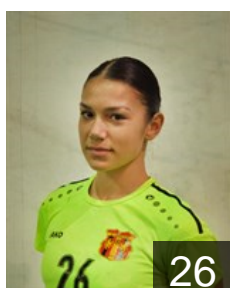

 MKD

Grkovska Jana

Position: Left Wing
Place of birth: Skopje
Date of birth: 11.04.2004
Height: 163 cm

 MKD

Hasanoska Zorica

Position: Goalkeeper
Place of birth: Skopje
Date of birth: 31.07.2006
Height: 165 cm

 MKD

Jankulovska Angela

Position: Left Back
Place of birth: Bitola
Date of birth: 27.07.2002
Height: 176 cm

 MKD

Jankulovska Marija

Position: Left Back
Place of birth: Bitola
Date of birth: 02.11.2005
Height: 175 cm

 MKD

Kiceska Slobodanka

Position: Goalkeeper
Place of birth: Struga
Date of birth: 16.12.1999
Height: -

 MKD

Kolarovska Ana Marija

Position: Centre Back
Place of birth: SKOPJE
Date of birth: 18.08.2002
Height: 172 cm

 MKD

Nikolik Milica

Position: Left Back
Place of birth: Skopje
Date of birth: 09.12.2000
Height: 182 cm

CLUB COMPETITIONS - DELEGATION LIST

EHF European Cup Women 2022/23

 MKD HC Gjorche Petrov-WHC AD Skopje - Players