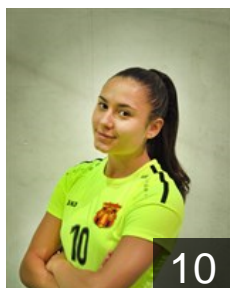

 MKD

Nikolik Milica

Position: Left Back
Place of birth: Skopje
Date of birth: 09.12.2000
Height: 182 cm

CLUB COMPETITIONS - DELEGATION LIST

EHF European Cup Women 2022/23

 MKD HC Gjorche Petrov-WHC AD Skopje - Players

 MKD

Nikolovska Anastasija

Position: Left Wing
Place of birth: SKOPJE
Date of birth: 12.08.1998
Height: 167 cm

 MKD

Petrovska Iva

Position: Right Wing
Place of birth: Skopje
Date of birth: 30.08.2003
Height: 163 cm

 MKD

Rizoska Emilijana

Position: Centre Back
Place of birth: Bitola
Date of birth: 21.05.2005
Height: 162 cm

 ROU

Salata Zsuzsanna Naomi

Position: Goalkeeper
Place of birth:
Date of birth: 24.12.1999
Height: 185 cm