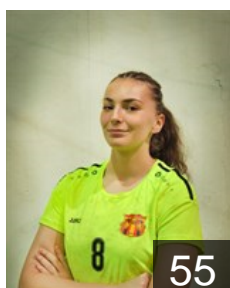

 MKD

Vasileva Simona

Position: Right Back
Place of birth: Skopje
Date of birth: 11.02.2002
Height: 164 cm

 MKD

Velkova Anja

Position: Line Player
Place of birth: Skopje
Date of birth: 26.12.1998
Height: 175 cm