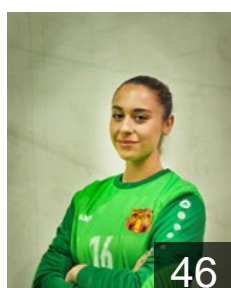

# CLUB COMPETITIONS - DELEGATION LIST

EHF European Cup Women 2022/23

 MKD HC Gyorche Petrov-WHC AD Skopje - Players

 MKD  
**Cvetanovska Angela**  
Position: Left Wing  
Place of birth: Skopje  
Date of birth: 01.03.2002  
Height: 161 cm

 MKD  
**Damjanoska Katerina**  
Position: Line Player  
Place of birth: Skopje  
Date of birth: 19.05.2003  
Height: 173 cm

 MKD  
**Dukoska Teodora**  
Position: Right Back  
Place of birth: Struga  
Date of birth: 10.06.2004  
Height: 169 cm

 MKD  
**Gjorgjievaska Mila**  
Position: Centre Back  
Place of birth: Skopje  
Date of birth: 31.01.2002  
Height: 172 cm

 MKD  
**Goshevska Sofi**  
Position: Goalkeeper  
Place of birth: Skopje  
Date of birth: 31.07.2006  
Height: 174 cm