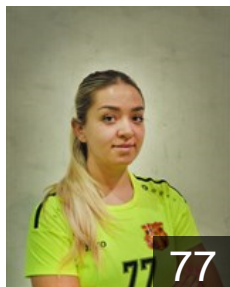

 MKD

Kiceska Slobodanka

Position: Goalkeeper
Place of birth: Struga
Date of birth: 16.12.1999
Height: -

 MKD

Kolarovska Ana Marija

Position: Centre Back
Place of birth: SKOPJE
Date of birth: 18.08.2002
Height: 172 cm

 MKD

Nikolik Milica

Position: Left Back
Place of birth: Skopje
Date of birth: 09.12.2000
Height: 182 cm

CLUB COMPETITIONS - DELEGATION LIST

EHF European Cup Women 2022/23

 MKD HC Gjorche Petrov-WHC AD Skopje - Players

 MKD

Nikolovska Anastasija

Position: Left Wing
Place of birth: SKOPJE
Date of birth: 12.08.1998
Height: 167 cm

 MKD

Petrovska Iva

Position: Right Wing
Place of birth: Skopje
Date of birth: 30.08.2003
Height: 163 cm

 MKD

Rizoska Emilijana

Position: Centre Back
Place of birth: Bitola
Date of birth: 21.05.2005
Height: 162 cm

 ROU

Salata Zsuzsanna Naomi

Position: Goalkeeper
Place of birth:
Date of birth: 24.12.1999
Height: 185 cm