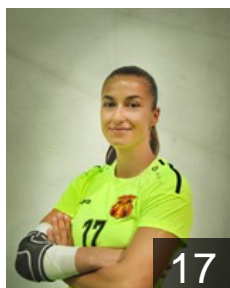

CLUB COMPETITIONS - DELEGATION LIST

EHF European Cup Women 2022/23

 MKD HC Gjorche Petrov-WHC AD Skopje - Players

 MKD

Cvetanovska Angela

Position: Left Wing
Place of birth: Skopje
Date of birth: 01.03.2002
Height: 161 cm

 MKD

Damjanoska Katerina

Position: Line Player
Place of birth: Skopje
Date of birth: 19.05.2003
Height: 173 cm

 MKD

Dukoska Teodora

Position: Right Back
Place of birth: Struga
Date of birth: 10.06.2004
Height: 169 cm

 MKD

Gjorgjievska Mila

Position: Centre Back
Place of birth: Skopje
Date of birth: 31.01.2002
Height: 172 cm

 MKD

Goshevska Sofi

Position: Goalkeeper
Place of birth: Skopje
Date of birth: 31.07.2006
Height: 174 cm

 MKD

Grkovska Jana

Position: Left Wing
Place of birth: Skopje
Date of birth: 11.04.2004
Height: 163 cm

 MKD

Hasanoska Zorica

Position: Goalkeeper
Place of birth: Skopje
Date of birth: 31.07.2006
Height: 165 cm