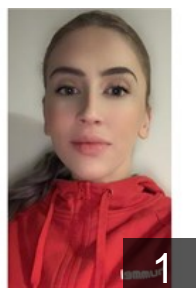

 MKD

Nikolik Milica

Position: Left Back
Place of birth: Skopje
Date of birth: 09.12.2000
Height: 182 cm

CLUB COMPETITIONS - DELEGATION LIST

EHF European Cup Women 2022/23

 MKD HC Gjorche Petrov-WHC AD Skopje - Players

 MKD

Nikolovska Anastasija

Position: Left Wing
Place of birth: SKOPJE
Date of birth: 12.08.1998
Height: 167 cm

 MKD

Petrovska Iva

Position: Right Wing
Place of birth: Skopje
Date of birth: 30.08.2003
Height: 163 cm

 MKD

Rizoska Emilijana

Position: Centre Back
Place of birth: Bitola
Date of birth: 21.05.2005
Height: 162 cm

 ROU

Salata Zsuzsanna Naomi

Position: Goalkeeper
Place of birth:
Date of birth: 24.12.1999
Height: 185 cm