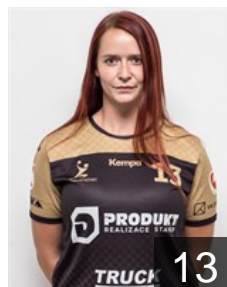

 CZE

Königová Kristýna

Position: Wing
Place of birth: Cheb
Date of birth: 24.09.2003
Height: 168 cm

 CZE

Michalcová Tereza

Position: Back
Place of birth: Cheb
Date of birth: 30.01.2003
Height: 164 cm

 CZE

Nejedla Martina