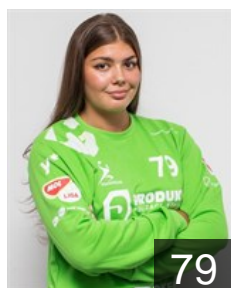

 CZE

Königová Kristýna

Position: Wing
Place of birth: Cheb
Date of birth: 24.09.2003
Height: 168 cm

 CZE

Michalcová Tereza

Position: Back
Place of birth: Cheb
Date of birth: 30.01.2003
Height: 164 cm

 CZE

Nejedla Martina

Position: Back
Place of birth: Marianske Lazne
Date of birth: 25.07.1997
Height: 173 cm

 CZE

Novotná Sabrina

Position: Goalkeeper
Place of birth: Praha
Date of birth: 02.07.2000
Height: 184 cm

 SVK

Patrciaková Annamaria