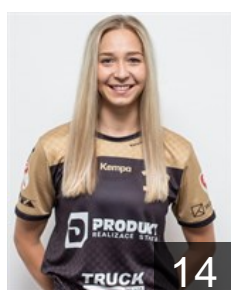

CZE

Dvoráková Veronika

Position: Back
Place of birth: Cheb
Date of birth: 07.12.2000
Height: 170 cm