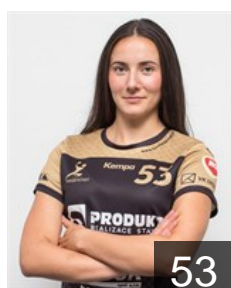

 CZE

Rampova Karolina

Position: Wing
Place of birth: Cheb
Date of birth: 18.06.2003
Height: 169 cm

 SVK

Rudincová Andrea

Position: Left Back
Place of birth: Nitra
Date of birth: 21.03.2003
Height: 186 cm

 CZE

Srpová Adéla

Position: Goalkeeper
Place of birth: Ústí nad Labem
Date of birth: 11.07.2002
Height: 168 cm

 CZE

Tesarová Barbora

Position: Line Player
Place of birth: Plzen
Date of birth: 29.08.2000
Height: 170 cm

 CZE

Vavrova Veronika

Position: Back
Place of birth: Strakonice
Date of birth: 26.04.2005
Height: 178 cm

 CZE

Vysloužilová Denisa

Position: Back
Place of birth: Plzen
Date of birth: 09.03.2002
Height: 165 cm