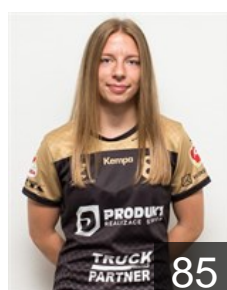

 UKR

Bezrukova Sofiia

Position: Back
Place of birth: Zaporozhye
Date of birth: 06.11.1999
Height: 176 cm

 MNE

Božovic Marija

Position: Back
Place of birth: Podgorica
Date of birth: 21.11.2000
Height: 170 cm

 CZE

Dresslerová Katka

Position: Line Player
Place of birth: Plzen
Date of birth: 21.05.1998
Height: 167 cm

 CZE

Dvoráková Veronika

Position: Back
Place of birth: Cheb
Date of birth: 07.12.2000
Height: 170 cm