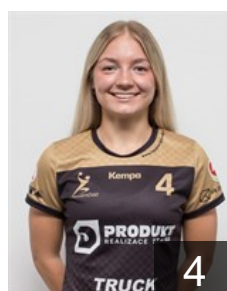

 CZE

Hejkalová Kristýna

Position: Wing
Place of birth: Karlovy Vary
Date of birth: 08.10.2002
Height: 160 cm

 CZE

Kapusniaková Šárka

Position: Wing
Place of birth: Plzen
Date of birth: 05.03.2004
Height: 165 cm

 CZE

Königová Kristýna

Position: Wing
Place of birth: Cheb
Date of birth: 24.09.2003
Height: 168 cm

 CZE

Michalcová Tereza

Position: Back
Place of birth: Cheb
Date of birth: 30.01.2003
Height: 164 cm

 CZE

Nejedla Martina