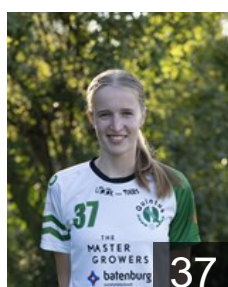

## Van Paassen Britt

Position: Right Back  
Place of birth: Schipluiden  
Date of birth: 12.11.2002  
Height: 179 cm

 NED

## Van Ruijven Lois

Position: Goalkeeper  
Place of birth: Delft  
Date of birth: 02.11.2002  
Height: 174 cm

 NED