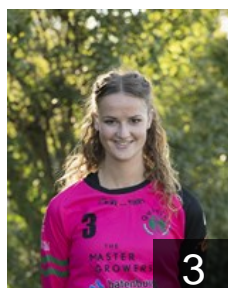

# CLUB COMPETITIONS - DELEGATION LIST

EHF European Cup Women 2022/23

 NED H.V. Quintus - Players

 NED

## Barendrecht Paulien

Position: Left Wing  
Place of birth: Den Haag  
Date of birth: 28.07.1994  
Height: 182 cm

 NED