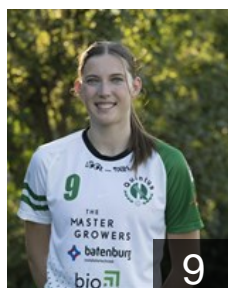

# CLUB COMPETITIONS - DELEGATION LIST

EHF European Cup Women 2022/23

 NED H.V. Quintus - Players

 NED

## Van den Berg Jill

Position: Left Wing  
Place of birth: Honselersdijk  
Date of birth: 17.07.2003  
Height: 163 cm

 NED