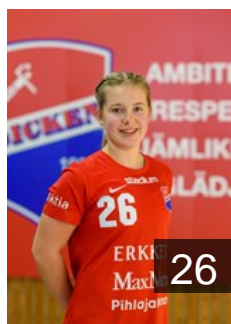

 FIN

Ottelin Nina

Position: Wing
Place of birth: Helsinki
Date of birth: 15.06.2001
Height: 167 cm

 FIN

Peitsaro Matilda

Position: Centre Back
Place of birth: Turku
Date of birth: 30.07.2000
Height: 172 cm

 FIN

Ruth Sofia

Position: Wing
Place of birth: Espoo
Date of birth: 03.08.2004
Height: 165 cm

 FIN

Sjöström Janica

Position: Left Wing
Place of birth: Porvoo
Date of birth: 09.05.2000
Height: 158 cm

CLUB COMPETITIONS - DELEGATION LIST

EHF European Cup Women 2022/23

 FIN Dicken - Players

 FIN

Sundström Emilia

Position: Back
Place of birth: Helsinki
Date of birth: 07.11.2005
Height: 166 cm

 FIN

Valkamo Ella

Position: Right Wing
Place of birth: Espoo
Date of birth: 15.03.2004
Height: 167 cm

 FIN

Wentzel Linn

Position: Line Player
Place of birth: Helsinki
Date of birth: 02.02.2000
Height: 177 cm

 FIN

Westerlund Anna

Position: Left Back
Place of birth: Tammisaari
Date of birth: 22.01.2002
Height: 173 cm