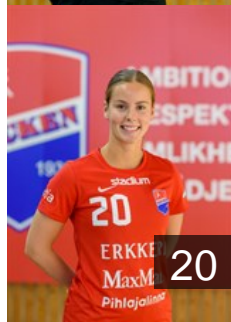

CLUB COMPETITIONS - DELEGATION LIST

EHF European Cup Women 2022/23

 FIN Dicken - Players

 FIN

Bäckström Andrea

Position: Back
Place of birth: Helsinki
Date of birth: 13.01.2004
Height: 172 cm

 FIN

Gammals Jessica

Position: Line Player
Place of birth: Espoo
Date of birth: 10.03.1997
Height: 173 cm

 FIN

Heikkinen Malena

Position: Left Back
Place of birth: Espoo
Date of birth: 12.08.2000
Height: 169 cm

 FIN

Hudd Daniela

 FIN

Kosonen Ilona

Position: Goalkeeper
Place of birth: Helsinki
Date of birth: 06.04.2004
Height: 174 cm

 FIN

Lökström Ida

Position: Goalkeeper
Place of birth: Vantaa
Date of birth: 29.04.2002
Height: 173 cm

 FIN

Ottelin Nina

Position: Wing
Place of birth: Helsinki
Date of birth: 15.06.2001
Height: 167 cm

 FIN

Peitsaro Matilda

Position: Centre Back
Place of birth: Turku
Date of birth: 30.07.2000
Height: 172 cm