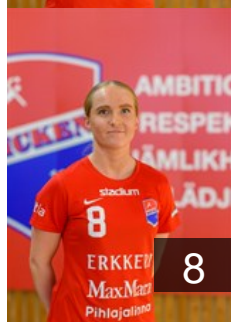

CLUB COMPETITIONS - DELEGATION LIST

EHF European Cup Women 2022/23

 FIN Dicken - Players

 FIN

Bäckström Andrea

Position: Back
Place of birth: Helsinki
Date of birth: 13.01.2004
Height: 172 cm

 FIN

Gammals Jessica

Position: Line Player
Place of birth: Espoo
Date of birth: 10.03.1997
Height: 173 cm

 FIN

Heikkinen Malena

Position: Left Back
Place of birth: Espoo
Date of birth: 12.08.2000
Height: 169 cm

 FIN

Hudd Daniela