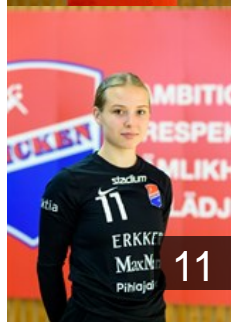

Position: Line Player
Place of birth: Espoo
Date of birth: 10.03.1997
Height: 173 cm

 FIN

Heikkinen Malena

Position: Left Back
Place of birth: Espoo
Date of birth: 12.08.2000
Height: 169 cm

 FIN

Hudd Daniela

Position: Back
Place of birth: Espoo
Date of birth: 12.02.2003
Height: 177 cm

 FIN

Järnström Ellen

Position: Back
Place of birth: Helsinki
Date of birth: 17.01.2005
Height: 177 cm

 FIN

Kohonen Emilia

Position: Wing
Place of birth: Helsinki
Date of birth: 11.04.1997
Height: 178 cm

 FIN

Kosonen Ilona

Position: Goalkeeper
Place of birth: Helsinki
Date of birth: 06.04.2004
Height: 174 cm

 FIN

Lökström Ida

Position: Goalkeeper
Place of birth: Vantaa
Date of birth: 29.04.2002
Height: 173 cm

 FIN

Ottelin Nina

Position: Wing
Place of birth: Helsinki
Date of birth: 15.06.2001
Height: 167 cm

 FIN

Peitsaro Matilda

Position: Centre Back
Place of birth: Turku
Date of birth: 30.07.2000
Height: 172 cm