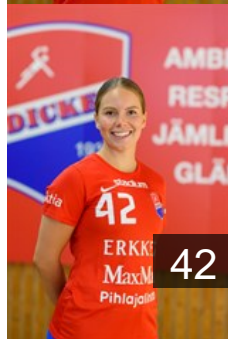

 FIN

Kosonen Ilona

Position: Goalkeeper
Place of birth: Helsinki
Date of birth: 06.04.2004
Height: 174 cm

 FIN

Lökström Ida

Position: Goalkeeper
Place of birth: Vantaa
Date of birth: 29.04.2002
Height: 173 cm

 FIN

Ottelin Nina

Position: Wing
Place of birth: Helsinki
Date of birth: 15.06.2001
Height: 167 cm

 FIN

Peitsaro Matilda

Position: Centre Back
Place of birth: Turku
Date of birth: 30.07.2000
Height: 172 cm

 FIN

Ruth Sofia

Position: Wing
Place of birth: Espoo
Date of birth: 03.08.2004
Height: 165 cm

 FIN

Sjöström Janica

Position: Left Wing
Place of birth: Porvoo
Date of birth: 09.05.2000
Height: 158 cm

CLUB COMPETITIONS - DELEGATION LIST

EHF European Cup Women 2022/23

 FIN Dicken - Players

 FIN

Sundström Emilia

Position: Back
Place of birth: Helsinki
Date of birth: 07.11.2005
Height: 166 cm

 FIN

Valkamo Ella

Position: Right Wing
Place of birth: Espoo
Date of birth: 15.03.2004
Height: 167 cm