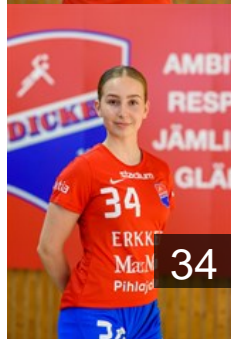

 FIN

Kosonen Ilona

Position: Goalkeeper
Place of birth: Helsinki
Date of birth: 06.04.2004
Height: 174 cm

 FIN

Lökström Ida

Position: Goalkeeper
Place of birth: Vantaa
Date of birth: 29.04.2002
Height: 173 cm

 FIN

Ottelin Nina

Position: Wing
Place of birth: Helsinki
Date of birth: 15.06.2001
Height: 167 cm

 FIN

Peitsaro Matilda

Position: Centre Back
Place of birth: Turku
Date of birth: 30.07.2000
Height: 172 cm

 FIN

Ruth Sofia

Position: Wing
Place of birth: Espoo
Date of birth: 03.08.2004
Height: 165 cm

 FIN

Sjöström Janica

Position: Left Wing
Place of birth: Porvoo
Date of birth: 09.05.2000
Height: 158 cm

CLUB COMPETITIONS - DELEGATION LIST

EHF European Cup Women 2022/23

 FIN Dicken - Players

 FIN

Sundström Emilia

Position: Back
Place of birth: Helsinki
Date of birth: 07.11.2005
Height: 166 cm

 FIN

Valkamo Ella

Position: Right Wing
Place of birth: Espoo
Date of birth: 15.03.2004
Height: 167 cm