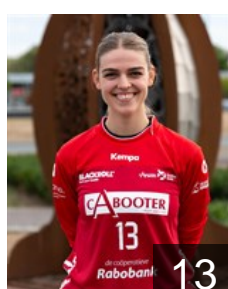

 **NED**  
**Geurts Lynn**  
Position: Right Wing  
Place of birth: Weert  
Date of birth: 05.04.2002  
Height: 173 cm

 **NED**  
**Grummel Sharon**  
Position: Right Back  
Place of birth: Emmen  
Date of birth: 24.11.2000  
Height: 174 cm

 **NED**  
**Heebing Veerle**  
Position: Left Back  
Place of birth: Zevenaar  
Date of birth: 09.10.2003  
Height: 184 cm

 **NED**  
**Konings Diede**  
Position: Left Wing  
Place of birth: Waarle  
Date of birth: 14.12.2005  
Height: 178 cm

 **NED**  
**Kruijswijk Lisanne**  
Position: Centre Back  
Place of birth: 's-Gravenzande  
Date of birth: 23.01.2001  
Height: 170 cm

 **NED**  
**Leunissen Anna**  
Position: Centre Back  
Place of birth: Sittard - Geleen  
Date of birth: 23.01.2003  
Height: 163 cm

 **NED**  
**Rovers Liza**  
Position: Goalkeeper  
Place of birth: Gemert-Bakel  
Date of birth: 24.03.2000  
Height: 177 cm