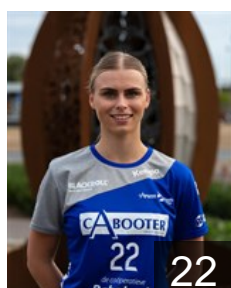

# CLUB COMPETITIONS - DELEGATION LIST

EHF European Cup Women 2022/23

 **NED Cabooter Fortes Venlo - Players**

 **NED**  
**Beljon Roos**  
Position: Left Back  
Place of birth: Arnhem  
Date of birth: 31.01.1998  
Height: 175 cm

 **NED**  
**Bouten Sjuul**  
Position: Left Wing  
Place of birth: Venlo  
Date of birth: 02.01.2005  
Height: 167 cm

 **NED**  
**Buckers Marit**  
Position: Goalkeeper  
Place of birth: Vlaardingingen  
Date of birth: 11.05.2001  
Height: 177 cm

 **NED**  
**de Swart Pien**  
Position: Line Player  
Place of birth: Velden  
Date of birth: 14.05.1995  
Height: 180 cm

 **NED**  
**Flippen Elisabeth**  
Position: Right Wing  
Place of birth:  
Date of birth: 05.07.2004  
Height: -

 **NED**  
**Geurts Lynn**  
Position: Right Wing  
Place of birth: Weert  
Date of birth: 05.04.2002  
Height: 173 cm

 **NED**  
**Grummel Sharon**  
Position: Right Back  
Place of birth: Emmen  
Date of birth: 24.11.2000  
Height: 174 cm