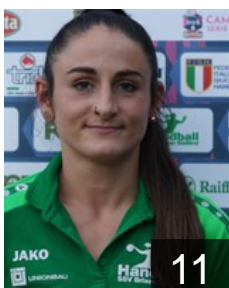

CLUB COMPETITIONS - DELEGATION LIST

EHF European Cup Women 2022/23

 ITA SSV Brixen Südtirol - Players

 ITA

Abfalterer Nadja

Position: Back
Place of birth: Bruneck
Date of birth: 20.01.1992
Height: 165 cm

 ITA

Babbo Giada

Position: Left Wing
Place of birth: Putignano
Date of birth: 12.09.1997
Height: 160 cm

 ITA

Di Carlantonio Lena

Position: Back
Place of birth: Brixen
Date of birth: 24.07.2001
Height: 168 cm

 ITA