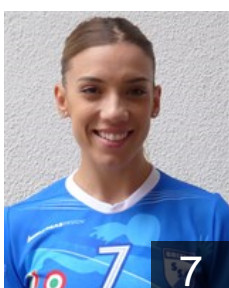

Fischnaller Katharina

Position: Goalkeeper
Place of birth: Sterzing
Date of birth: 01.07.2003
Height: 166 cm

 ITA

Gruber Bettina

Position: Goalkeeper
Place of birth: Brixen
Date of birth: 28.02.1995
Height: 173 cm

 ITA

Habicher Nelly

Position: Back
Place of birth: Bruneck
Date of birth: 17.02.2004
Height: 176 cm

 ITA

Hilber Sarah

Position: Right Wing
Place of birth: Bruneck
Date of birth: 10.06.1998
Height: 172 cm

 ITA

Luchin Francesca

Position: Goalkeeper
Place of birth: Trento
Date of birth: 05.06.1991
Height: 184 cm

 MNE

Muratovic Esma

Position: Back
Place of birth: Podgorica
Date of birth: 24.01.1996
Height: 177 cm

 ITA