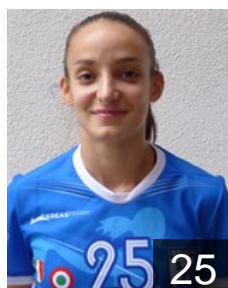

CLUB COMPETITIONS - DELEGATION LIST

EHF European Cup Women 2022/23

 ITA SSV Brixen Südtirol - Players

 ITA

Abfalterer Nadja

Position: Back
Place of birth: Bruneck
Date of birth: 20.01.1992
Height: 165 cm

 ITA

Babbo Giada

Position: Left Wing
Place of birth: Putignano
Date of birth: 12.09.1997
Height: 160 cm

 ITA

Di Carlantonio Lena

Position: Back
Place of birth: Brixen
Date of birth: 24.07.2001
Height: 168 cm

 ITA