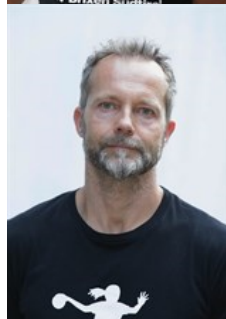

Pfattner Benno

Goalkeeper Coach

Date of birth: 04.10.1987

 ITA

Pfitscher Konrad

Team Manager

Date of birth: 20.11.1969

 ITA