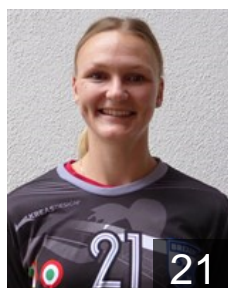

Luchin Francesca

Position: Goalkeeper
Place of birth: Trento
Date of birth: 05.06.1991
Height: 184 cm

 MNE

Muratovic Esma

Position: Back
Place of birth: Podgorica
Date of birth: 24.01.1996
Height: 177 cm

 ITA

Nothdurfter Barbara

Position: Right Wing
Place of birth: Bozen
Date of birth: 22.12.2001
Height: 169 cm

CLUB COMPETITIONS - DELEGATION LIST

EHF European Cup Women 2022/23

 ITA SSV Brixen Südtirol - Players

 ITA

Oberhofer Andrea

Position: Line Player
Place of birth: Brixen
Date of birth: 19.03.2004
Height: 175 cm

 ITA

Pernthaler Melanie

Position: Goalkeeper
Place of birth: Brixen
Date of birth: 29.12.1995
Height: 175 cm

 ITA

Prünster Monika

Position: Goalkeeper
Place of birth: Meran
Date of birth: 22.02.1984
Height: 180 cm

 ROU

Put Ligia Loredana

Position: Back
Place of birth: Baja Mare
Date of birth: 19.07.1996
Height: 187 cm