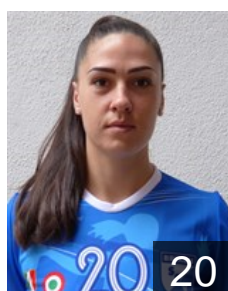

Nothdurfter Barbara

Position: Right Wing
Place of birth: Bozen
Date of birth: 22.12.2001
Height: 169 cm

CLUB COMPETITIONS - DELEGATION LIST

EHF European Cup Women 2022/23

 ITA SSV Brixen Südtirol - Players

 ITA

Oberhofer Andrea

Position: Line Player
Place of birth: Brixen
Date of birth: 19.03.2004
Height: 175 cm

 ITA

Pernthaler Melanie

Position: Goalkeeper
Place of birth: Brixen
Date of birth: 29.12.1995
Height: 175 cm

 ITA

Prünster Monika

Position: Goalkeeper
Place of birth: Meran
Date of birth: 22.02.1984
Height: 180 cm

 ROU

Put Ligia Loredana

Position: Back
Place of birth: Baja Mare
Date of birth: 19.07.1996
Height: 187 cm