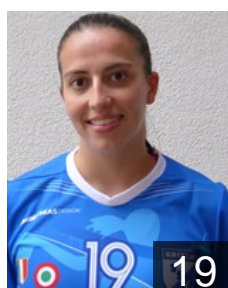

 ITA

Prünster Monika

Position: Goalkeeper
Place of birth: Meran
Date of birth: 22.02.1984
Height: 180 cm

 ROU

Put Ligia Loredana

Position: Back
Place of birth: Baja Mare
Date of birth: 19.07.1996
Height: 187 cm

 ITA

Rabanser Marlies

Position: Back
Place of birth: Brixen
Date of birth: 30.09.2003
Height: 182 cm

 ITA

Schatzer Sarah

Position: Back
Place of birth: Bruneck
Date of birth: 24.03.1995
Height: 170 cm

 ITA

Sozio Elisa

Position: Right Wing
Place of birth: Brixen
Date of birth: 19.03.2004
Height: 166 cm

 ITA

Vegni Violetta

Position: Line Player
Place of birth: Bozen
Date of birth: 19.02.2000
Height: -

 ITA

Vikoler Vicky

Position: Line Player
Place of birth: Sterzing
Date of birth: 04.07.2002
Height: 170 cm