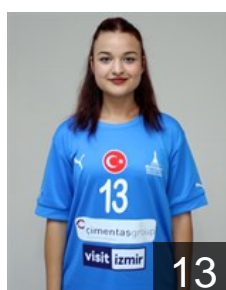

## Dag Sude Naz

Position: Left Back  
Place of birth:  
Date of birth: 30.05.2004  
Height: -

 **TUR**

## Dalli Gizem Buse

Position: Centre Back  
Place of birth: KONAK  
Date of birth: 07.05.2001  
Height: 178 cm

 **TUR**