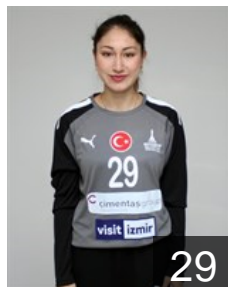

## Kiciroglu Sibel

Position: Left Back  
Place of birth: Turgutlu  
Date of birth: 07.02.1995  
Height: 175 cm

 **TUR**

## Koca Gizem

Position: Right Wing  
Place of birth: KONAK  
Date of birth: 28.01.2000  
Height: 167 cm

# CLUB COMPETITIONS - DELEGATION LIST

EHF European Cup Women 2022/23

 **TUR** Izmir BSB SK - Players

 **TUR**

## Özel Yeliz

Position: Centre Back  
Place of birth: Ankara  
Date of birth: 06.03.1980  
Height: 177 cm

 **TUR**