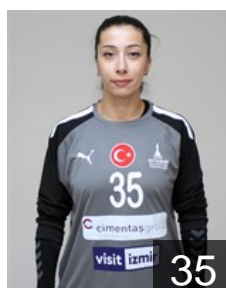

## Güngör Sude

Position: Line Player  
Place of birth: KONAK  
Date of birth: 12.01.2004  
Height: 178 cm

 **TUR**

## Isikhan Büsra

Position: Line Player  
Place of birth: Mardin  
Date of birth: 01.01.1999  
Height: 176 cm

 **TUR**

## Islamoglu Halime

Position: Goalkeeper  
Place of birth: Urla  
Date of birth: 10.09.1993  
Height: 172 cm

 **TUR**