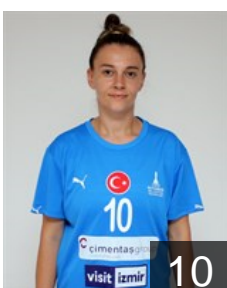

## Dag Sude Naz

Position: Left Back  
Place of birth:  
Date of birth: 30.05.2004  
Height: -

 **TUR**

## Dalli Gizem Buse

Position: Centre Back  
Place of birth: KONAK  
Date of birth: 07.05.2001  
Height: 178 cm

 **TUR**

## Diker Tugba

Position: Centre Back  
Place of birth: Konak  
Date of birth: 20.03.2005  
Height: 170 cm

 **TUR**