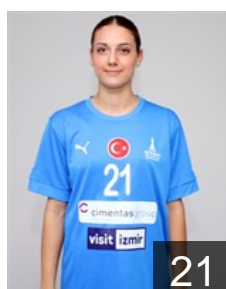

## Baktir Ilayda

Position: Left Wing  
Place of birth: Gölcük  
Date of birth: 10.08.1998  
Height: 167 cm

 **TUR**

## Birben Ecem

Position: Left Wing  
Place of birth: Ankara  
Date of birth: 05.03.1999  
Height: 174 cm

 **TUR**

## Ceylan Merve

Position: Line Player  
Place of birth: Konak  
Date of birth: 16.05.2007  
Height: 170 cm

 **TUR**

## Dag Sude Naz

Position: Left Back  
Place of birth:  
Date of birth: 30.05.2004  
Height: -

 **TUR**