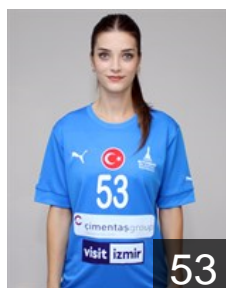

# CLUB COMPETITIONS - DELEGATION LIST

EHF European Cup Women 2022/23

 **TUR** Izmir BSB SK - Players

 **TUR**

## Baktir Ilayda

Position: Left Wing  
Place of birth: Gölcük  
Date of birth: 10.08.1998  
Height: 167 cm

 **TUR**

## Birben Ecem

Position: Left Wing  
Place of birth: Ankara  
Date of birth: 05.03.1999  
Height: 174 cm

 **TUR**