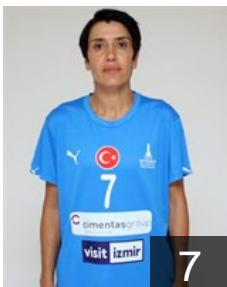

TUR Izmir BSB SK - Players

TUR

Özel Yeliz

Position: Centre Back
Place of birth: Ankara
Date of birth: 06.03.1980
Height: 177 cm