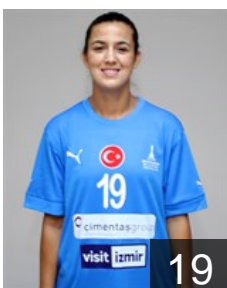

## Güngör Sude

Position: Line Player  
Place of birth: KONAK  
Date of birth: 12.01.2004  
Height: 178 cm

 **TUR**

## Isikhan Büsra

Position: Line Player  
Place of birth: Mardin  
Date of birth: 01.01.1999  
Height: 176 cm

 **TUR**

## Islamoglu Halime

Position: Goalkeeper  
Place of birth: Urla  
Date of birth: 10.09.1993  
Height: 172 cm

 **TUR**

## Kiciroglu Sibel

Position: Left Back  
Place of birth: Turgutlu  
Date of birth: 07.02.1995  
Height: 175 cm

 **TUR**