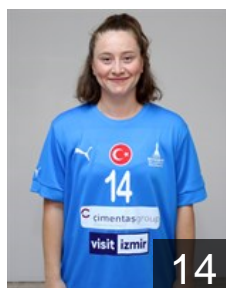

## Isikhan Büsra

Position: Line Player  
Place of birth: Mardin  
Date of birth: 01.01.1999  
Height: 176 cm

 **TUR**

## Islamoglu Halime

Position: Goalkeeper  
Place of birth: Urla  
Date of birth: 10.09.1993  
Height: 172 cm

 **TUR**

## Kiciroglu Sibel

Position: Left Back  
Place of birth: Turgutlu  
Date of birth: 07.02.1995  
Height: 175 cm

 **TUR**