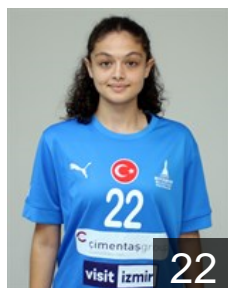

## Özel Yeliz

Position: Centre Back  
Place of birth: Ankara  
Date of birth: 06.03.1980  
Height: 177 cm

 **TUR**

## Onur Zeynep

Position: Goalkeeper  
Place of birth: KONAK  
Date of birth: 23.02.2000  
Height: 170 cm

 **TUR**

## Özgür Yasemin

Position: Right Wing  
Place of birth: Konak  
Date of birth: 10.04.1994  
Height: 170 cm

 **TUR**

## Öztürk Zeynep Dilay

Position: Left Wing  
Place of birth: Bornova  
Date of birth: 10.04.2007  
Height: 165 cm

 **ROU**