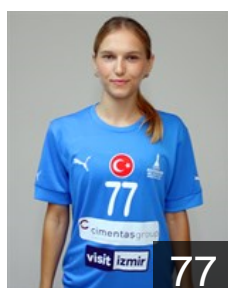

TUR

Sögüt Esra

Position: Right Wing
Place of birth: Izmir
Date of birth: 04.01.2002
Height: 170 cm