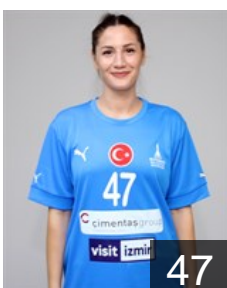

TUR

Isikhan Büsra

Position: Line Player
Place of birth: Mardin
Date of birth: 01.01.1999
Height: 176 cm