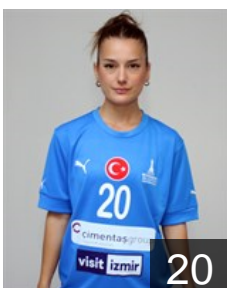

# CLUB COMPETITIONS - DELEGATION LIST

EHF European Cup Women 2022/23

 **TUR** Izmir BSB SK - Players

 **TUR**

## Baktir Ilayda

Position: Left Wing  
Place of birth: Gölcük  
Date of birth: 10.08.1998  
Height: 167 cm

 **TUR**