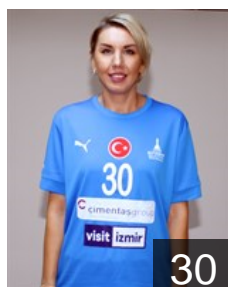

RUS

Savas Anastasiia

Position: Left Back
Place of birth: Rostov
Date of birth: 03.09.1983
Height: 182 cm