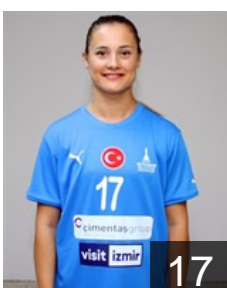

TUR

Sözmen Ece

Position: Right Back
Place of birth: Konak
Date of birth: 19.01.1994
Height: 170 cm