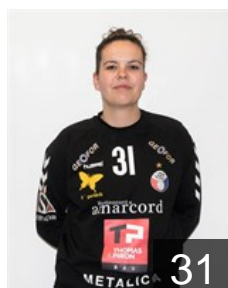

## Krier Joy

Position: Right Wing  
Place of birth: Esch-sur-Alzette  
Date of birth: 29.07.1997  
Height: 175 cm

# CLUB COMPETITIONS - DELEGATION LIST

EHF European Cup Women 2022/23

 LUX HB Dudelange - Players

 FRA

## Lagarrigue E.

Position: Goalkeeper  
Place of birth: Sainte-Clotilde  
Date of birth: 29.10.1994  
Height: 160 cm

 FRA