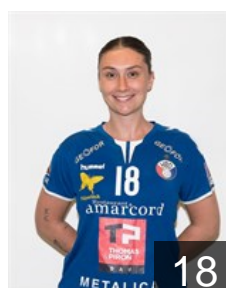

## Dickes Sharon

Position: Back  
Place of birth: Dudelange  
Date of birth: 24.06.1998  
Height: 171 cm

 POR

## Fangueiro Santos B.

Position: Goalkeeper  
Place of birth: Matosinhos  
Date of birth: 25.10.2006  
Height: 163 cm

 LUX

## Gambini Svenia

Position: Left Wing  
Place of birth: Esch/Alzette  
Date of birth: 13.01.1999  
Height: 167 cm

 LUX

## Krier Joy

Position: Right Wing  
Place of birth: Esch-sur-Alzette  
Date of birth: 29.07.1997  
Height: 175 cm