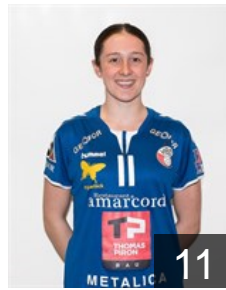

# CLUB COMPETITIONS - DELEGATION LIST

EHF European Cup Women 2022/23

 LUX HB Dudelange - Players

 LUX

## Boes Dana

Position: Back  
Place of birth: Esch-sur-Alzette  
Date of birth: 03.05.2005  
Height: 173 cm

 FRA