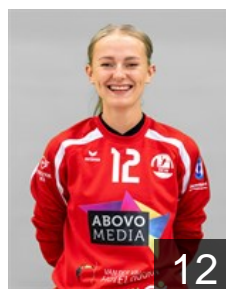

CLUB COMPETITIONS - DELEGATION LIST

EHF European Cup Women 2022/23

 NED Westfriesland SEW - Players

 NED

Admiraal Lotte

Position: Right Back
Place of birth: Wognum
Date of birth: 21.07.2004
Height: 183 cm

 NED

Beerepoot Jolijn

Position: Back
Place of birth: Amsterdam
Date of birth: 30.12.2002
Height: 185 cm

 NED

Boonkamp Danique

Position: Centre Back
Place of birth: Hoorn
Date of birth: 12.09.1996
Height: 178 cm

 NED

de Jager Merel

Position: Left Back
Place of birth: Alkmaar
Date of birth: 10.12.2004
Height: -

 NED

de Vries Tess

Position: Back
Place of birth: Alkmaar
Date of birth: 04.03.2003
Height: 183 cm

 NED

Filemieg Kyra

Position: Back
Place of birth: Den Helder
Date of birth: 09.09.2004
Height: 181 cm

 NED

Gooyers Naomi

Position: Back
Place of birth: Hoorn
Date of birth: 07.03.2005
Height: 169 cm

 NED

Jansma Eva

Position: Goalkeeper
Place of birth: Hoorn
Date of birth: 27.06.2002
Height: 172 cm