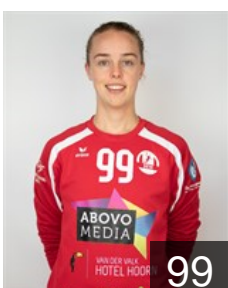

 **NED**

Roozendaal Amber

Position: Right Wing
Place of birth: Hoorn
Date of birth: 23.02.1999
Height: 176 cm

 **NED**

Smit Floor

Position: Line Player
Place of birth: Obdam
Date of birth: 01.09.1995
Height: 168 cm

 **NED**

van Diepen Lynn

Position: Left Wing
Place of birth: Castricum
Date of birth: 11.05.2004
Height: 174 cm

 **NED**

van Giersbergen Zoë

Position: Centre Back
Place of birth: Hoorn
Date of birth: 08.05.2001
Height: 174 cm

 **NED**

van Kampen Annemarie

Position: Goalkeeper
Place of birth: N-Koggenland
Date of birth: 26.08.1992
Height: 185 cm

 **NED**

van Zijl Indy

Position: Right Wing
Place of birth: Hoorn
Date of birth: 25.01.2004
Height: 175 cm