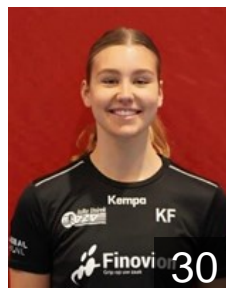

CLUB COMPETITIONS - DELEGATION LIST

EHF European Cup Women 2022/23

 NED Westfriesland SEW - Players

 NED

Admiraal Lotte

Position: Right Back
Place of birth: Wognum
Date of birth: 21.07.2004
Height: 183 cm

 NED

Beerepoot Jolijn

Position: Back
Place of birth: Amsterdam
Date of birth: 30.12.2002
Height: 185 cm

 NED

Boonkamp Danique

Position: Centre Back
Place of birth: Hoorn
Date of birth: 12.09.1996
Height: 178 cm

 NED

de Jager Merel

Position: Left Back
Place of birth: Alkmaar
Date of birth: 10.12.2004
Height: -

 NED

de Vries Tess

Position: Back
Place of birth: Alkmaar
Date of birth: 04.03.2003
Height: 183 cm

 NED

Filemieg Kyra

Position: Back
Place of birth: Den Helder
Date of birth: 09.09.2004
Height: 181 cm

 NED

Gooyers Naomi

Position: Back
Place of birth: Hoorn
Date of birth: 07.03.2005
Height: 169 cm

 NED

Jansma Eva

Position: Goalkeeper
Place of birth: Hoorn
Date of birth: 27.06.2002
Height: 172 cm