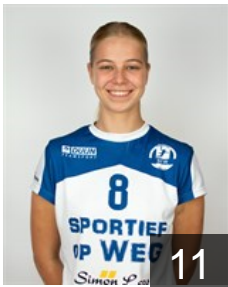

CLUB COMPETITIONS - DELEGATION LIST

EHF European Cup Women 2022/23

 NED Westfriesland SEW - Players

 NED

Admiraal Lotte

Position: Right Back
Place of birth: Wognum
Date of birth: 21.07.2004
Height: 183 cm

 NED

Beerepoot Jolijn

Position: Back
Place of birth: Amsterdam
Date of birth: 30.12.2002
Height: 185 cm

 NED

Boonkamp Danique

Position: Centre Back
Place of birth: Hoorn
Date of birth: 12.09.1996
Height: 178 cm

 NED

de Jager Merel

Position: Left Back
Place of birth: Alkmaar
Date of birth: 10.12.2004
Height: -

 NED

de Vries Tess

Position: Back
Place of birth: Alkmaar
Date of birth: 04.03.2003
Height: 183 cm

 NED

Filemieg Kyra