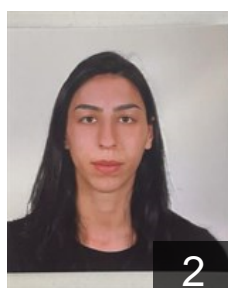

16

 CYP

Charilaou Marina

Position: Goalkeeper
Place of birth: LEFKOSIA
Date of birth: 05.12.2001
Height: 169 cm

3

 CYP

Christou Maria

Position: Goalkeeper
Place of birth: STROVOLOS
Date of birth: 14.10.2005
Height: 170 cm

1

 CYP

Dimitrijevic Andjela

Position: Left Wing
Place of birth: LESKOVAC
Date of birth: 04.01.1988
Height: 175 cm

17

 ROU

Ecaterinescu Ana-Maria

Position: Field Player
Place of birth: VALCEA
Date of birth: 17.08.1983
Height: 174 cm

8

 CYP

Elia Malvina

Position: Left Wing
Place of birth: NICOSIA
Date of birth: 11.04.1997
Height: 175 cm

2

 CYP

Flokka Florentia

Position: Left Wing
Place of birth: STROVOLOS
Date of birth: 17.12.2008
Height: 160 cm