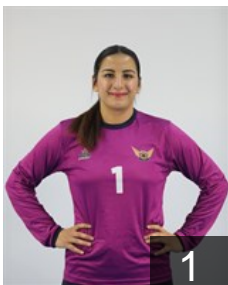

CLUB COMPETITIONS - DELEGATION LIST

EHF European Cup Women 2022/23

 **TUR** Ankara Yenimahalle BSK - Players

 **TUR**

Akalin Selen

Position: Goalkeeper
Place of birth: Ankara
Date of birth: 25.08.1998
Height: 171 cm

 **TUR**

Akgül Halise

Position: Left Back
Place of birth: Mardin
Date of birth: 15.06.1996
Height: 178 cm

 **TUR**

Bas Funda

Position: Left Wing
Place of birth: ANKARA
Date of birth: 19.05.1996
Height: 168 cm