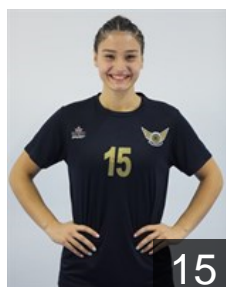

 **TUR**

Dikbas Ilayda

Position: Left Wing
Place of birth: ISTANBUL
Date of birth: 29.07.2000
Height: 168 cm

 **TUR**

DüNDAR Buse

Position: Line Player
Place of birth: Ankara
Date of birth: 30.01.2004
Height: 175 cm

 **TUR**

Karaarslan Betül

Position: Centre Back
Place of birth: Adana
Date of birth: 15.05.2002
Height: 168 cm

 **TUR**

Kaya Açelya

Position: Centre Back
Place of birth: Kirsehir
Date of birth: 10.06.2003
Height: 170 cm