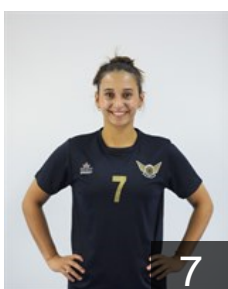

 **TUR**

Özdemir Hatice

Position: Line Player
Place of birth: Eskisehir
Date of birth: 26.06.2000
Height: 179 cm

 **TUR**

Özkan Sevdanur

Position: Right Back
Place of birth: Bursa
Date of birth: 01.11.1999
Height: 170 cm

 **TUR**

Özkasikçi Merve

Position: Right Wing
Place of birth: Manisa
Date of birth: 01.01.1997
Height: 169 cm

CLUB COMPETITIONS - DELEGATION LIST

EHF European Cup Women 2022/23

 **TUR** Ankara Yenimahalle BSK - Players

 **TUR**

Tezkorkmaz Mehtap

Position: Left Back
Place of birth: Mus
Date of birth: 02.02.1999
Height: 174 cm

 **TUR**

Tügel Gülcan

Position: Centre Back
Place of birth: ANKARA
Date of birth: 10.07.2000
Height: 173 cm

 **TUR**

Uzun Elif Yaren

Position: Right Wing
Place of birth: Ankara
Date of birth: 28.05.1999
Height: 175 cm

TEAM OFFICIALS

 **TUR**

Ekmekci Adnan

Masseur
Date of birth: 27.09.1974

 **TUR**