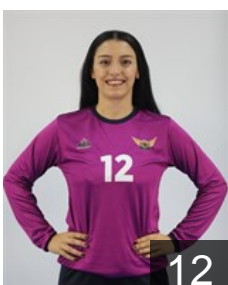

 **TUR**

Dikbas Ilayda

Position: Left Wing
Place of birth: ISTANBUL
Date of birth: 29.07.2000
Height: 168 cm

 **TUR**

DüNDAR Buse

Position: Line Player
Place of birth: Ankara
Date of birth: 30.01.2004
Height: 175 cm

 **TUR**

Karaarslan Betül

Position: Centre Back
Place of birth: Adana
Date of birth: 15.05.2002
Height: 168 cm

 **TUR**

Kaya Açelya

Position: Centre Back
Place of birth: Kirsehir
Date of birth: 10.06.2003
Height: 170 cm

 **TUR**

Kaya Reyhan

Position: Left Back
Place of birth: Kütahya
Date of birth: 15.07.1996
Height: 175 cm

 **TUR**

Kocabiyik Handan

Position: Goalkeeper
Place of birth: Usak
Date of birth: 09.01.1998
Height: 178 cm

 **TUR**

Özdemir Hatice

Position: Line Player
Place of birth: Eskisehir
Date of birth: 26.06.2000
Height: 179 cm

 **TUR**

Özkan Sevdanur

Position: Right Back
Place of birth: Bursa
Date of birth: 01.11.1999
Height: 170 cm