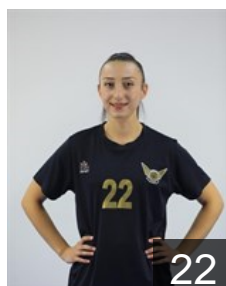

 **TUR**

Kaya Reyhan

Position: Left Back
Place of birth: Kütahya
Date of birth: 15.07.1996
Height: 175 cm

 **TUR**

Kocabiyik Handan

Position: Goalkeeper
Place of birth: Usak
Date of birth: 09.01.1998
Height: 178 cm

 **TUR**

Özdemir Hatice

Position: Line Player
Place of birth: Eskisehir
Date of birth: 26.06.2000
Height: 179 cm

 **TUR**

Özkan Sevdanur

Position: Right Back
Place of birth: Bursa
Date of birth: 01.11.1999
Height: 170 cm

 **TUR**

Özkasikçi Merve

Position: Right Wing
Place of birth: Manisa
Date of birth: 01.01.1997
Height: 169 cm

CLUB COMPETITIONS - DELEGATION LIST

EHF European Cup Women 2022/23

 **TUR** Ankara Yenimahalle BSK - Players