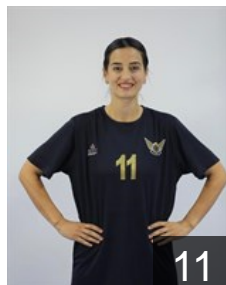

CLUB COMPETITIONS - DELEGATION LIST

EHF European Cup Women 2022/23

 **TUR** Ankara Yenimahalle BSK - Players

 **TUR**

Akalin Selen

Position: Goalkeeper
Place of birth: Ankara
Date of birth: 25.08.1998
Height: 171 cm

 **TUR**

Akgül Halise

Position: Left Back
Place of birth: Mardin
Date of birth: 15.06.1996
Height: 178 cm

 **TUR**

Bas Funda

Position: Left Wing
Place of birth: ANKARA
Date of birth: 19.05.1996
Height: 168 cm