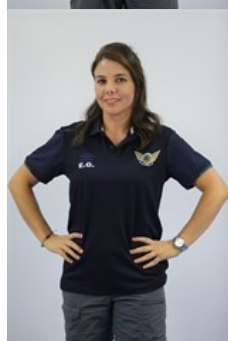

Eler Serdar

Head Coach
Date of birth: 22.05.1970

 **TUR**

Gökcimen Harun

Coach
Date of birth: 01.01.1989

 **TUR**

Gündar Esra

Goalkeeper Coach
Date of birth: 23.05.1980