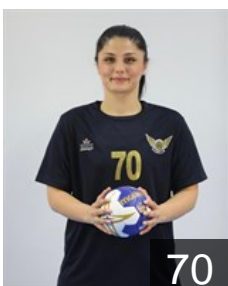

 **TUR**

Karaarslan Betül

Position: Centre Back
Place of birth: Adana
Date of birth: 15.05.2002
Height: 168 cm

 **TUR**

Kaya Açelya

Position: Centre Back
Place of birth: Kirsehir
Date of birth: 10.06.2003
Height: 170 cm

 **TUR**

Kaya Reyhan

Position: Left Back
Place of birth: Kütahya
Date of birth: 15.07.1996
Height: 175 cm

 **TUR**

Kocabiyik Handan

Position: Goalkeeper
Place of birth: Usak
Date of birth: 09.01.1998
Height: 178 cm

 **TUR**

Özdemir Hatice

Position: Line Player
Place of birth: Eskisehir
Date of birth: 26.06.2000
Height: 179 cm

 **TUR**

Özkan Sevdanur

Position: Right Back
Place of birth: Bursa
Date of birth: 01.11.1999
Height: 170 cm