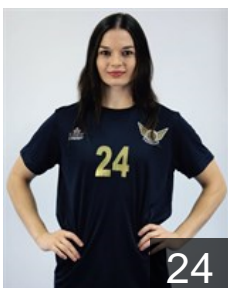

CLUB COMPETITIONS - DELEGATION LIST

EHF European Cup Women 2022/23

 **TUR** Ankara Yenimahalle BSK - Players

 **TUR**

Akalin Selen

Position: Goalkeeper
Place of birth: Ankara
Date of birth: 25.08.1998
Height: 171 cm

 **TUR**

Akgül Halise

Position: Left Back
Place of birth: Mardin
Date of birth: 15.06.1996
Height: 178 cm

 **TUR**

Bas Funda

Position: Left Wing
Place of birth: ANKARA
Date of birth: 19.05.1996
Height: 168 cm