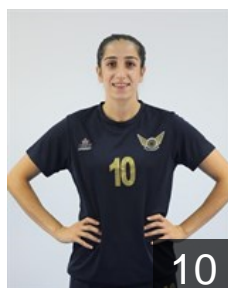

 **TUR**

Özdemir Hatice

Position: Line Player
Place of birth: Eskisehir
Date of birth: 26.06.2000
Height: 179 cm

 **TUR**

Özkan Sevdanur

Position: Right Back
Place of birth: Bursa
Date of birth: 01.11.1999
Height: 170 cm

 **TUR**

Özkasikçi Merve

Position: Right Wing
Place of birth: Manisa
Date of birth: 01.01.1997
Height: 169 cm

CLUB COMPETITIONS - DELEGATION LIST

EHF European Cup Women 2022/23

 **TUR** Ankara Yenimahalle BSK - Players

 **TUR**

Tezkorkmaz Mehtap

Position: Left Back
Place of birth: Mus
Date of birth: 02.02.1999
Height: 174 cm

 **TUR**

Tügel Gülcan

Position: Centre Back
Place of birth: ANKARA
Date of birth: 10.07.2000
Height: 173 cm