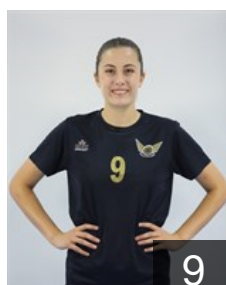

 **TUR**

Karaarslan Betül

Position: Centre Back
Place of birth: Adana
Date of birth: 15.05.2002
Height: 168 cm

 **TUR**

Kaya Açelya

Position: Centre Back
Place of birth: Kirsehir
Date of birth: 10.06.2003
Height: 170 cm

 **TUR**

Kaya Reyhan

Position: Left Back
Place of birth: Kütahya
Date of birth: 15.07.1996
Height: 175 cm

 **TUR**

Kocabiyik Handan

Position: Goalkeeper
Place of birth: Usak
Date of birth: 09.01.1998
Height: 178 cm

 **TUR**

Özdemir Hatice

Position: Line Player
Place of birth: Eskisehir
Date of birth: 26.06.2000
Height: 179 cm

 **TUR**

Özkan Sevdanur

Position: Right Back
Place of birth: Bursa
Date of birth: 01.11.1999
Height: 170 cm