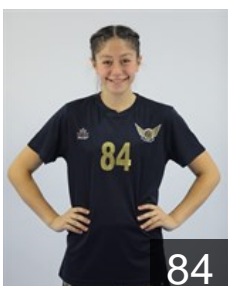

 **TUR**

Dikbas Ilayda

Position: Left Wing
Place of birth: ISTANBUL
Date of birth: 29.07.2000
Height: 168 cm

 **TUR**

DüNDAR Buse

Position: Line Player
Place of birth: Ankara
Date of birth: 30.01.2004
Height: 175 cm

 **TUR**

Karaarslan Betül

Position: Centre Back
Place of birth: Adana
Date of birth: 15.05.2002
Height: 168 cm

 **TUR**

Kaya Açelya

Position: Centre Back
Place of birth: Kirsehir
Date of birth: 10.06.2003
Height: 170 cm

 **TUR**

Kaya Reyhan

Position: Left Back
Place of birth: Kütahya
Date of birth: 15.07.1996
Height: 175 cm

 **TUR**

Kocabiyik Handan

Position: Goalkeeper
Place of birth: Usak
Date of birth: 09.01.1998
Height: 178 cm