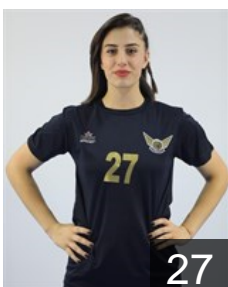

CLUB COMPETITIONS - DELEGATION LIST

EHF European Cup Women 2022/23

 **TUR** Ankara Yenimahalle BSK - Players

 **TUR**

Akalin Selen

Position: Goalkeeper
Place of birth: Ankara
Date of birth: 25.08.1998
Height: 171 cm

 **TUR**

Akgül Halise

Position: Left Back
Place of birth: Mardin
Date of birth: 15.06.1996
Height: 178 cm

 **TUR**

Bas Funda

Position: Left Wing
Place of birth: ANKARA
Date of birth: 19.05.1996
Height: 168 cm

 **TUR**

Dikbas Ilayda

Position: Left Wing
Place of birth: ISTANBUL
Date of birth: 29.07.2000
Height: 168 cm

 **TUR**

DüNDAR Buse

Position: Line Player
Place of birth: Ankara
Date of birth: 30.01.2004
Height: 175 cm