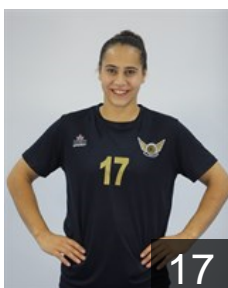

 **TUR**

Özdemir Hatice

Position: Line Player
Place of birth: Eskisehir
Date of birth: 26.06.2000
Height: 179 cm

 **TUR**

Özkan Sevdanur

Position: Right Back
Place of birth: Bursa
Date of birth: 01.11.1999
Height: 170 cm

 **TUR**

Özkasikçi Merve

Position: Right Wing
Place of birth: Manisa
Date of birth: 01.01.1997
Height: 169 cm

CLUB COMPETITIONS - DELEGATION LIST

EHF European Cup Women 2022/23

 **TUR** Ankara Yenimahalle BSK - Players

 **TUR**

Tezkorkmaz Mehtap

Position: Left Back
Place of birth: Mus
Date of birth: 02.02.1999
Height: 174 cm

 **TUR**

Tügel Gülcan

Position: Centre Back
Place of birth: ANKARA
Date of birth: 10.07.2000
Height: 173 cm