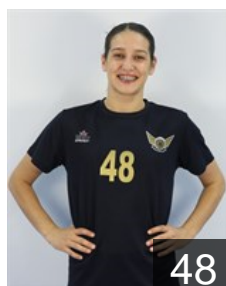

 **TUR**

Karaarslan Betül

Position: Centre Back
Place of birth: Adana
Date of birth: 15.05.2002
Height: 168 cm

 **TUR**

Kaya Açelya

Position: Centre Back
Place of birth: Kirsehir
Date of birth: 10.06.2003
Height: 170 cm

 **TUR**

Kaya Reyhan

Position: Left Back
Place of birth: Kütahya
Date of birth: 15.07.1996
Height: 175 cm

 **TUR**

Kocabiyik Handan

Position: Goalkeeper
Place of birth: Usak
Date of birth: 09.01.1998
Height: 178 cm

 **TUR**

Özdemir Hatice

Position: Line Player
Place of birth: Eskisehir
Date of birth: 26.06.2000
Height: 179 cm

 **TUR**

Özkan Sevdanur

Position: Right Back
Place of birth: Bursa
Date of birth: 01.11.1999
Height: 170 cm