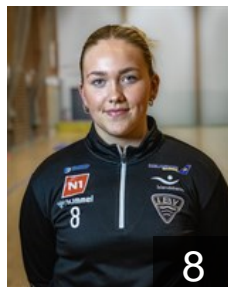

CLUB COMPETITIONS - DELEGATION LIST

EHF European Cup Women 2022/23

 ISL IBV Vestmannaeyjar - Players

 ISL

Einarsdóttir Amelia Dis

Position: Left Wing
Place of birth: Reykjavík
Date of birth: 08.05.2004
Height: 166 cm

 ISL

Eiríksdóttir Herdís

Position: Line Player
Place of birth: Vestmannaeyjar
Date of birth: 14.08.2006
Height: 172 cm

 ISL

Elíasdóttir Elísa

Position: Line Player
Place of birth: Vestmannaeyjar
Date of birth: 31.07.2004
Height: 176 cm