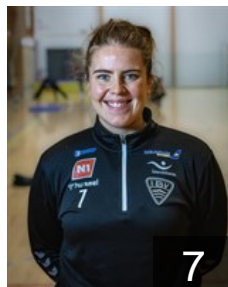

 POL

Olszowa Karolina

Position: Left Back
Place of birth: Kraków
Date of birth: 15.07.1993
Height: 177 cm

 ISL

Ómarsdóttir Bríet

Position: Line Player
Place of birth: Vestmannaeyjar
Date of birth: 19.03.2002
Height: 173 cm

 ISL

Richardsdóttir Sara Dröfn

Position: Right Wing
Place of birth: Vestmannaeyjar
Date of birth: 27.04.2005
Height: 171 cm

CLUB COMPETITIONS - DELEGATION LIST

EHF European Cup Women 2022/23

 ISL IBV Vestmannaeyjar - Players

 ISL

Sigurðardóttir Bernódía Sif

Position: Goalkeeper
Place of birth: Vestmannaeyjar
Date of birth: 22.04.2007
Height: 166 cm

 ISL

Þrastardóttir Hrafnhildur

Position: Back
Place of birth: Reykjavík
Date of birth: 14.05.1995
Height: 172 cm