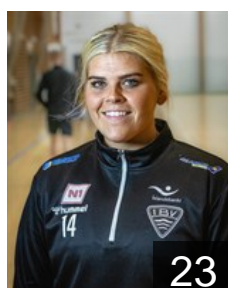

 ISL

Gyldfadóttir Harpa Valey

Position: Left Wing
Place of birth: Vestmannaeyjar
Date of birth: 02.05.2002
Height: 165 cm

 ISL

Haraldsdóttir Birna Berg

Position: Right Back
Place of birth: Reykjavík
Date of birth: 21.06.1993
Height: 181 cm

 ISL

Haraldsdóttir Dröfn

Position: Goalkeeper
Place of birth: Vestmannaeyjar
Date of birth: 08.04.1991
Height: 174 cm

 ISL

Jónsdóttir Sunna

Position: Centre Back
Place of birth: Reykjavík
Date of birth: 26.02.1989
Height: 177 cm