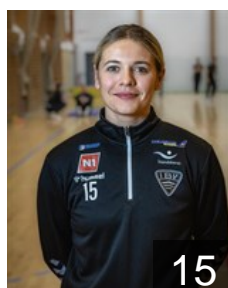

 ISL

Júlíusdóttir Ásta Björt

Position: Right Back
Place of birth: Vestmannaeyjar
Date of birth: 03.04.1999
Height: 175 cm

 FAR

Olsen Ingibjorg

Position: Wing
Place of birth: Tórshavn
Date of birth: 09.10.2000
Height: 166 cm

 POL

Olszowa Karolina

Position: Left Back
Place of birth: Kraków
Date of birth: 15.07.1993
Height: 177 cm

 ISL

Ómarsdóttir Bríet

Position: Line Player
Place of birth: Vestmannaeyjar
Date of birth: 19.03.2002
Height: 173 cm