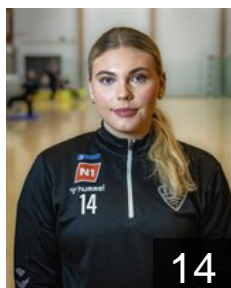

CLUB COMPETITIONS - DELEGATION LIST

EHF European Cup Women 2022/23

 ISL IBV Vestmannaeyjar - Players

 ISL

Einarsdóttir Amelia Dis

Position: Left Wing
Place of birth: Reykjavík
Date of birth: 08.05.2004
Height: 166 cm

 ISL

Eiríksdóttir Herdís

Position: Line Player
Place of birth: Vestmannaeyjar
Date of birth: 14.08.2006
Height: 172 cm

 ISL

Elíasdóttir Elísa

Position: Line Player
Place of birth: Vestmannaeyjar
Date of birth: 31.07.2004
Height: 176 cm