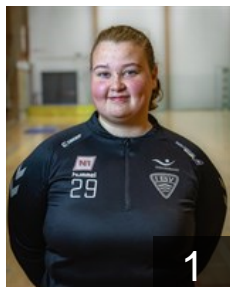

 ISL

Richardsdóttir Sara Dröfn

Position: Right Wing
Place of birth: Vestmannaeyjar
Date of birth: 27.04.2005
Height: 171 cm

CLUB COMPETITIONS - DELEGATION LIST

EHF European Cup Women 2022/23

 ISL IBV Vestmannaeyjar - Players