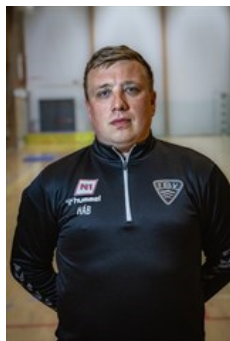

CLUB COMPETITIONS - DELEGATION LIST

EHF European Cup Women 2022/23

ISL IBV Vestmannaeyjar - Team Officials

ISL

Bjornsson Hilmar

Coach

Date of birth: 18.07.1986