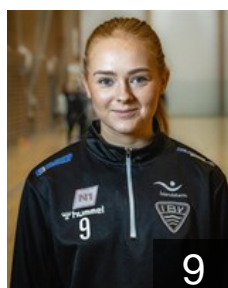

 ISL

Úranusdóttir Tara Sól

Position: Goalkeeper
Place of birth: Vestmannaeyjar
Date of birth: 07.08.2003
Height: 172 cm

 ISL

Víktorsdóttir Alexandra Ósk

Position: Right Back
Place of birth: Árhus
Date of birth: 26.11.2007
Height: 177 cm

 POL

Wawrzynkowska Marta

Position: Goalkeeper
Place of birth: Kepno
Date of birth: 19.06.1992
Height: 173 cm

Left Club

 SRB

Jovanovic Marija

Position: Left Back
Place of birth: Jagodina
Date of birth: 31.03.1995
Height: 184 cm

Left Club on 17.01.2023

 ISL

Stefánsdóttir Ólöf María

Position: Back
Place of birth: Reykjavík
Date of birth: 30.05.2000
Height: 169 cm

Left Club on 31.05.2023

CLUB COMPETITIONS - DELEGATION LIST

EHF European Cup Women 2022/23