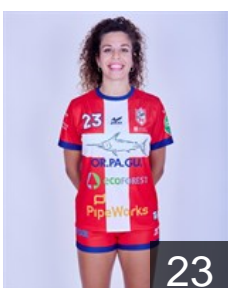

21

 **PAR**

Fernandez Estigarribia M.

Position: Field Player
Place of birth: Asuncion
Date of birth: 30.08.1998
Height: 154 cm

14

 **ESP**

Fernandez Lago Aroa

Position: Centre Back
Place of birth: Vigo
Date of birth: 27.02.2005
Height: 177 cm

90

 **ESP**

Gómez Suau Carla

Position: Line Player
Place of birth: Sant Antoni de
Date of birth: 30.01.1991
Height: 180 cm

26

 **ESP**

Lopez Garrido Celia

Position: Right Wing
Place of birth: Elche
Date of birth: 07.05.1994
Height: 172 cm

23

 **POR**

Marqués Santiago S.

Position: Back
Place of birth: Aveiro
Date of birth: 03.05.1996
Height: 172 cm

5

CLUB COMPETITIONS - DELEGATION LIST

EHF European Cup Women 2022/23

 ESP Club Balonmán Atlético Guardes - Players