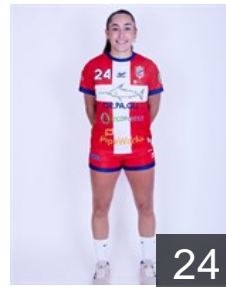

CLUB COMPETITIONS - DELEGATION LIST

EHF European Cup Women 2022/23

 **ESP** Club Balonmán Atlético Guardes - Players

 **ESP**

Alonso Caiño Yaiza

Position: Line Player
Place of birth: VIGO
Date of birth: 16.04.2004
Height: 171 cm

92

 **ESP**

Amores Arcos Elena

Position: Left Wing
Place of birth: Alicante
Date of birth: 19.07.2002
Height: 162 cm

24

 **ESP**

Calzado de Toro M.

Position: Left Wing
Place of birth: BOLAÑOS DE
Date of birth: 29.06.1995
Height: 174 cm