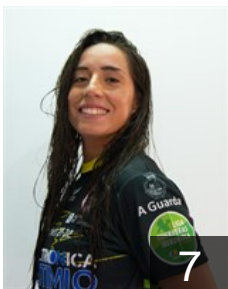

CLUB COMPETITIONS - DELEGATION LIST

EHF European Cup Women 2022/23

 **ESP** Club Balonmán Atlético Guardes - Players

 **ESP**

Alonso Caiño Yaiza

Position: Line Player
Place of birth: VIGO
Date of birth: 16.04.2004
Height: 171 cm

92

 **ESP**

Amores Arcos Elena

Position: Left Wing
Place of birth: Alicante
Date of birth: 19.07.2002
Height: 162 cm

24

 **ESP**

Calzado de Toro M.

Position: Left Wing
Place of birth: BOLAÑOS DE
Date of birth: 29.06.1995
Height: 174 cm

7

 **ARG**

Carratu Santoro Marisol

Position: Goalkeeper
Place of birth: Buenos Aires
Date of birth: 15.07.1986
Height: 176 cm

44

 **ESP**

Cifuentes Bermejo Cristina

Position: Line Player
Place of birth: Valladolid
Date of birth: 30.10.1993
Height: 168 cm