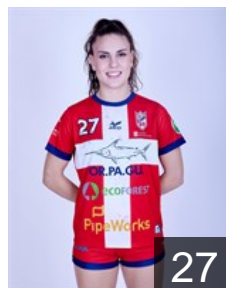

88

ESP

Nieto Sánchez Ángela

Position: Left Wing
Place of birth: Bejar
Date of birth: 12.06.1997
Height: 166 cm

12

ESP

Nuez Vila Julia

Position: Field Player
Place of birth: Barcelona
Date of birth: 21.08.2003
Height: 188 cm

77

ESP

Portela Rodríguez Angela

Position: Left Wing
Place of birth: A Guarda
Date of birth: 11.03.2006
Height: 165 cm

94

ESP

Sancha González María

Position: Wing
Place of birth: PALENCIA
Date of birth: 30.10.2001
Height: 164 cm

27

ESP

Sempere Agullo Miriam

Position: Goalkeeper
Place of birth: Santa Pola
Date of birth: 19.11.1995
Height: 168 cm

16

ESP

Sempere Herrera Africa

Position: Line Player
Place of birth: Elche
Date of birth: 25.09.1992
Height: 167 cm