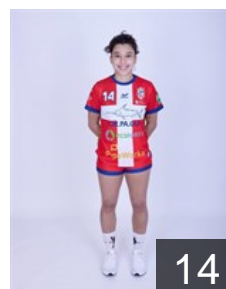

7

 **ARG**

Carratu Santoro Marisol

Position: Goalkeeper
Place of birth: Buenos Aires
Date of birth: 15.07.1986
Height: 176 cm

44

 **ESP**

Cifuentes Bermejo Cristina

Position: Line Player
Place of birth: Valladolid
Date of birth: 30.10.1993
Height: 168 cm

17

 **POR**

Da Silva Lima P.

Position: Centre Back
Place of birth: Oporto
Date of birth: 03.02.1995
Height: 178 cm

19

 **ESP**

Descalzo Pérez Estefanía

Position: Field Player
Place of birth: VALENCIA
Date of birth: 09.06.1990
Height: 174 cm

21

 **PAR**

Fernandez Estigarribia M.

Position: Field Player
Place of birth: Asuncion
Date of birth: 30.08.1998
Height: 154 cm

14

 **ESP**

Fernandez Lago Aroa

Position: Centre Back
Place of birth: Vigo
Date of birth: 27.02.2005
Height: 177 cm