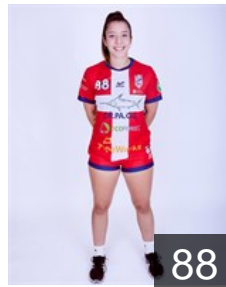

21

 **PAR**

Fernandez Estigarribia M.

Position: Field Player
Place of birth: Asuncion
Date of birth: 30.08.1998
Height: 154 cm

14

 **ESP**

Fernandez Lago Aroa

Position: Centre Back
Place of birth: Vigo
Date of birth: 27.02.2005
Height: 177 cm

23

 **POR**

Marqués Santiago S.

Position: Back
Place of birth: Aveiro
Date of birth: 03.05.1996
Height: 172 cm

5

CLUB COMPETITIONS - DELEGATION LIST

EHF European Cup Women 2022/23

 ESP Club Balonmán Atlético Guardes - Players

ARG

Menendez Giselle Beatriz

Position: Right Wing
Place of birth: BUENOS AIRES
Date of birth: 12.08.1993
Height: 158 cm

8

ESP

Moreno Lahora Daniela

Position: Right Wing
Place of birth: Madrid
Date of birth: 23.01.2001
Height: 165 cm