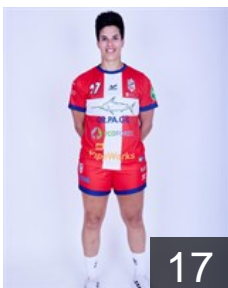

7

 **ARG**

Carratu Santoro Marisol

Position: Goalkeeper
Place of birth: Buenos Aires
Date of birth: 15.07.1986
Height: 176 cm

44

 **ESP**

Cifuentes Bermejo Cristina

Position: Line Player
Place of birth: Valladolid
Date of birth: 30.10.1993
Height: 168 cm

17

 **POR**

Da Silva Lima P.

Position: Centre Back
Place of birth: Oporto
Date of birth: 03.02.1995
Height: 178 cm

19

 **ESP**

Descalzo Pérez Estefanía

Position: Field Player
Place of birth: VALENCIA
Date of birth: 09.06.1990
Height: 174 cm

21

 **PAR**

Fernandez Estigarribia M.

Position: Field Player
Place of birth: Asuncion
Date of birth: 30.08.1998
Height: 154 cm

14

 **ESP**

Fernandez Lago Aroa

Position: Centre Back
Place of birth: Vigo
Date of birth: 27.02.2005
Height: 177 cm