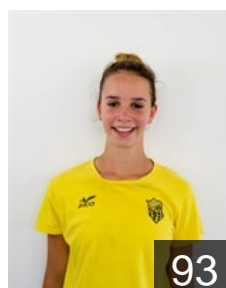

27

ESP

Sempere Agullo Miriam

Position: Goalkeeper
Place of birth: Santa Pola
Date of birth: 19.11.1995
Height: 168 cm

16

ESP

Sempere Herrera Africa

Position: Line Player
Place of birth: Elche
Date of birth: 25.09.1992
Height: 167 cm

4

POR

Silva Ana Carolina

Position: Left Back
Place of birth: Nazaret
Date of birth: 19.09.1997
Height: 175 cm

9

ESP

Vicente Gandara Marta

Position: Goalkeeper
Place of birth: A Guarda
Date of birth: 22.09.2006
Height: 163 cm

93

CLUB COMPETITIONS - DELEGATION LIST

EHF European Cup Women 2022/23

 **ESP** Club Balonmán Atlético Guardes - Team Officials

BRA

Ferrari William

Goalkeeper Trainer

Date of birth: 08.01.1985