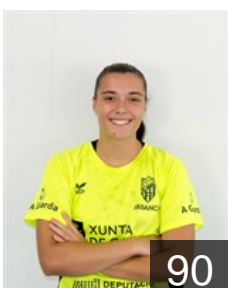

17

 **POR**

Da Silva Lima P.

Position: Centre Back
Place of birth: Oporto
Date of birth: 03.02.1995
Height: 178 cm

19

 **ESP**

Descalzo Pérez Estefanía

Position: Field Player
Place of birth: VALENCIA
Date of birth: 09.06.1990
Height: 174 cm

21

 **PAR**

Fernandez Estigarribia M.

Position: Field Player
Place of birth: Asuncion
Date of birth: 30.08.1998
Height: 154 cm

14

 **ESP**

Fernandez Lago Aroa

Position: Centre Back
Place of birth: Vigo
Date of birth: 27.02.2005
Height: 177 cm

90

 **ESP**

Gómez Suau Carla

Position: Line Player
Place of birth: Sant Antoni de
Date of birth: 30.01.1991
Height: 180 cm

26

 **ESP**

Lopez Garrido Celia

Position: Right Wing
Place of birth: Elche
Date of birth: 07.05.1994
Height: 172 cm

23

 **POR**

Marqués Santiago S.

Position: Back
Place of birth: Aveiro
Date of birth: 03.05.1996
Height: 172 cm

5

CLUB COMPETITIONS - DELEGATION LIST

EHF European Cup Women 2022/23

 ESP Club Balonmán Atlético Guardes - Players