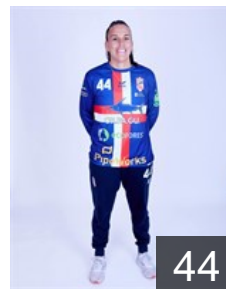

CLUB COMPETITIONS - DELEGATION LIST

EHF European Cup Women 2022/23

 **ESP** Club Balonmán Atlético Guardes - Players

 **ESP**

Alonso Caiño Yaiza

Position: Line Player
Place of birth: VIGO
Date of birth: 16.04.2004
Height: 171 cm

92

 **ESP**

Amores Arcos Elena

Position: Left Wing
Place of birth: Alicante
Date of birth: 19.07.2002
Height: 162 cm

24

 **ESP**

Calzado de Toro M.

Position: Left Wing
Place of birth: BOLAÑOS DE
Date of birth: 29.06.1995
Height: 174 cm

7

 **ARG**

Carratu Santoro Marisol

Position: Goalkeeper
Place of birth: Buenos Aires
Date of birth: 15.07.1986
Height: 176 cm

44

 **ESP**

Cifuentes Bermejo Cristina

Position: Line Player
Place of birth: Valladolid
Date of birth: 30.10.1993
Height: 168 cm