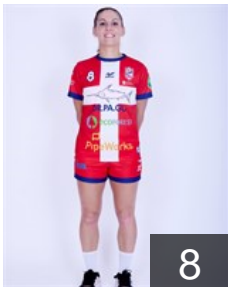

21

 **PAR**

Fernandez Estigarribia M.

Position: Field Player
Place of birth: Asuncion
Date of birth: 30.08.1998
Height: 154 cm

14

 **ESP**

Fernandez Lago Aroa

Position: Centre Back
Place of birth: Vigo
Date of birth: 27.02.2005
Height: 177 cm

23

 **POR**

Marqués Santiago S.

Position: Back
Place of birth: Aveiro
Date of birth: 03.05.1996
Height: 172 cm

5

CLUB COMPETITIONS - DELEGATION LIST

EHF European Cup Women 2022/23

 ESP Club Balonmán Atlético Guardes - Players

ARG

Menendez Giselle Beatriz

Position: Right Wing
Place of birth: BUENOS AIRES
Date of birth: 12.08.1993
Height: 158 cm

8

ESP

Moreno Lahora Daniela

Position: Right Wing
Place of birth: Madrid
Date of birth: 23.01.2001
Height: 165 cm