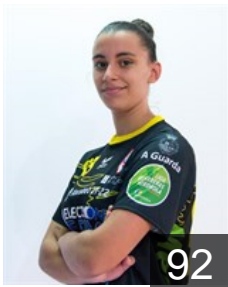

CLUB COMPETITIONS - DELEGATION LIST

EHF European Cup Women 2022/23

 **ESP** Club Balonmán Atlético Guardes - Players

 **ESP**

Alonso Caiño Yaiza

Position: Line Player
Place of birth: VIGO
Date of birth: 16.04.2004
Height: 171 cm

92

 **ESP**

Amores Arcos Elena

Position: Left Wing
Place of birth: Alicante
Date of birth: 19.07.2002
Height: 162 cm

24

 **ESP**

Calzado de Toro M.

Position: Left Wing
Place of birth: BOLAÑOS DE
Date of birth: 29.06.1995
Height: 174 cm