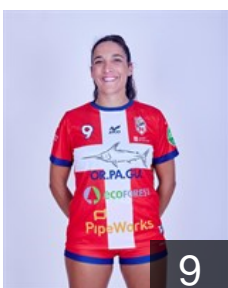

POR

Silva Ana Carolina

Position: Left Back
Place of birth: Nazaret
Date of birth: 19.09.1997
Height: 175 cm

9