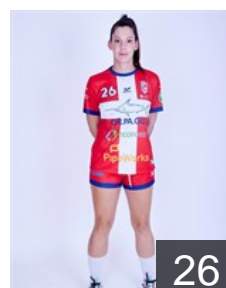

ESP

Gómez Suau Carla

Position: Line Player
Place of birth: Sant Antoni de
Date of birth: 30.01.1991
Height: 180 cm

26