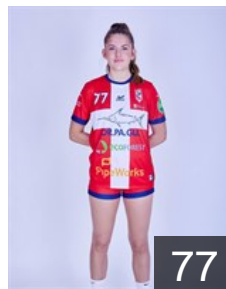

21

 **PAR**

Fernandez Estigarribia M.

Position: Field Player
Place of birth: Asuncion
Date of birth: 30.08.1998
Height: 154 cm

14

 **ESP**

Fernandez Lago Aroa

Position: Centre Back
Place of birth: Vigo
Date of birth: 27.02.2005
Height: 177 cm

ARG

Menendez Giselle Beatriz

Position: Right Wing
Place of birth: BUENOS AIRES
Date of birth: 12.08.1993
Height: 158 cm

8

ESP

Moreno Lahora Daniela

Position: Right Wing
Place of birth: Madrid
Date of birth: 23.01.2001
Height: 165 cm

88

ESP

Nieto Sánchez Ángela

Position: Left Wing
Place of birth: Bejar
Date of birth: 12.06.1997
Height: 166 cm

12

ESP

Nuez Vila Julia

Position: Field Player
Place of birth: Barcelona
Date of birth: 21.08.2003
Height: 188 cm

77

ESP

Portela Rodríguez Angela

Position: Left Wing
Place of birth: A Guarda
Date of birth: 11.03.2006
Height: 165 cm

94

ESP

Sancha González María

Position: Wing
Place of birth: PALENCIA
Date of birth: 30.10.2001
Height: 164 cm