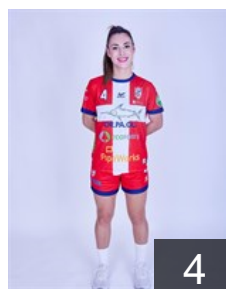

27

ESP

Sempere Agullo Miriam

Position: Goalkeeper
Place of birth: Santa Pola
Date of birth: 19.11.1995
Height: 168 cm

16

ESP

Sempere Herrera Africa

Position: Line Player
Place of birth: Elche
Date of birth: 25.09.1992
Height: 167 cm