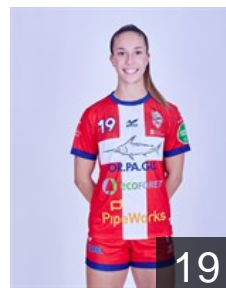

92

 **ESP**

Amores Arcos Elena

Position: Left Wing
Place of birth: Alicante
Date of birth: 19.07.2002
Height: 162 cm

24

 **ESP**

Calzado de Toro M.

Position: Left Wing
Place of birth: BOLAÑOS DE
Date of birth: 29.06.1995
Height: 174 cm

7

 **ARG**

Carratu Santoro Marisol

Position: Goalkeeper
Place of birth: Buenos Aires
Date of birth: 15.07.1986
Height: 176 cm

44

 **ESP**

Cifuentes Bermejo Cristina

Position: Line Player
Place of birth: Valladolid
Date of birth: 30.10.1993
Height: 168 cm

17

 **POR**

Da Silva Lima P.

Position: Centre Back
Place of birth: Oporto
Date of birth: 03.02.1995
Height: 178 cm

19

 **ESP**

Descalzo Pérez Estefanía

Position: Field Player
Place of birth: VALENCIA
Date of birth: 09.06.1990
Height: 174 cm

21

 **PAR**

Fernandez Estigarribia M.

Position: Field Player
Place of birth: Asuncion
Date of birth: 30.08.1998
Height: 154 cm

14

 **ESP**

Fernandez Lago Aroa

Position: Centre Back
Place of birth: Vigo
Date of birth: 27.02.2005
Height: 177 cm