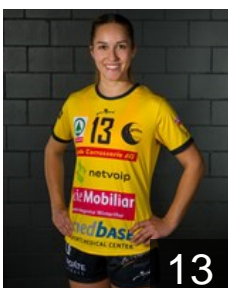

 SUI
Hamiti Azra
Position: Line Player
Place of birth:
Date of birth: 25.01.2002
Height: -

27

18

 BRA
Holtz Macedo Maria Paula
Position: Centre Back
Place of birth:
Date of birth: 24.10.1992
Height: -

 SUI
Husmann Lena
Position: Left Wing
Place of birth:
Date of birth: 28.08.1998
Height: -

17

24

 SUI
Koch Francine
Position: Left Back
Place of birth:
Date of birth: 23.04.2002
Height: -

 SUI
Kratz Sara
Position: Left Wing
Place of birth:
Date of birth: 30.12.1998
Height: -

13

20

CLUB COMPETITIONS - DELEGATION LIST