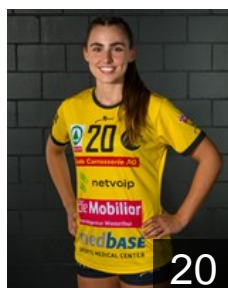

 SUI
Hamiti Azra
Position: Line Player
Place of birth:
Date of birth: 25.01.2002
Height: -

27

18

 BRA
Holtz Macedo Maria Paula
Position: Centre Back
Place of birth:
Date of birth: 24.10.1992
Height: -

 SUI
Husmann Lena
Position: Left Wing
Place of birth:
Date of birth: 28.08.1998
Height: -

17

24

 SUI
Koch Francine
Position: Left Back
Place of birth:
Date of birth: 23.04.2002
Height: -

 SUI
Kratz Sara
Position: Left Wing
Place of birth:
Date of birth: 30.12.1998
Height: -

13

20

CLUB COMPETITIONS - DELEGATION LIST