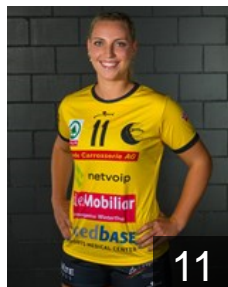

CLUB COMPETITIONS - DELEGATION LIST

EHF European Cup Women 2022/23

 SUI Yellow Winterthur - Players

 POL
Abramowicz Aleksandra
Position: Line Player
Place of birth:
Date of birth: 28.10.1994
Height: -

 SUI
Chevalier Michèle
Position: Line Player
Place of birth:
Date of birth: 03.04.1997
Height: -

 SUI
Eigenmann Flavia
Position: Goalkeeper
Place of birth:
Date of birth: 08.12.1993
Height: -

 SUI
Feller Luana
Position: Right Back
Place of birth:
Date of birth: 28.12.1992
Height: -

16

15

 SUI
Fischbacher Lea
Position: Goalkeeper
Place of birth:
Date of birth: 06.04.1997
Height: -