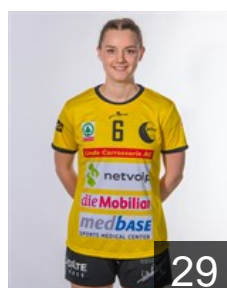

Position: Centre Back
Place of birth: Zurich
Date of birth: 18.06.2002
Height: 173 cm

10

 SUI

Schulz Christina

Position: Centre Back
Place of birth:
Date of birth: 26.08.1991
Height: -

 SUI

Starczan Nicole

Position: Line Player
Place of birth:
Date of birth: 09.12.1999
Height: -

 SUI

Steiner Nina

Position: Left Wing
Place of birth:
Date of birth: 20.07.2000
Height: -

 SRB

Vasic Mina

Position: Left Back
Place of birth:
Date of birth: 23.07.1997
Height: -

 SUI

Von Arx Simone

Position: Centre Back
Place of birth:
Date of birth: 06.09.1997
Height: -

CLUB COMPETITIONS - DELEGATION LIST

EHF European Cup Women 2022/23

 SUI Yellow Winterthur - Team Officials

 SUI

Bou Sandro

Assistant Trainer

Date of birth: 24.07.1969

 SUI

Feller Luana

Physiotherapist

Date of birth: 28.12.1992

 SUI

Filippi Carlo

Goalkeeper Trainer