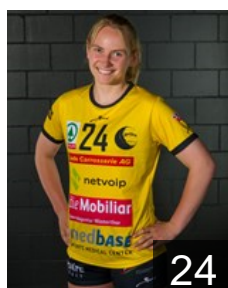

 SUI
Eigenmann Flavia
Position: Goalkeeper
Place of birth:
Date of birth: 08.12.1993
Height: -

 SUI
Feller Luana
Position: Right Back
Place of birth:
Date of birth: 28.12.1992
Height: -

16

15

 SUI
Fischbacher Lea
Position: Goalkeeper
Place of birth:
Date of birth: 06.04.1997
Height: -

 MKD
Grozdanovska Simona
Position: Right Wing
Place of birth: Resen
Date of birth: 15.04.1988
Height: 171 cm

1

8

 SUI
Gwerder Isabel
Position: Line Player
Place of birth:
Date of birth: 26.01.1994
Height: -

 SUI
Hamiti Azra
Position: Line Player
Place of birth:
Date of birth: 25.01.2002
Height: -

27

18

 BRA
Holtz Macedo Maria Paula
Position: Centre Back
Place of birth:
Date of birth: 24.10.1992
Height: -

 SUI
Husmann Lena
Position: Left Wing
Place of birth:
Date of birth: 28.08.1998
Height: -