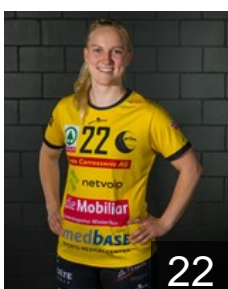

 SUI
Hamiti Azra
Position: Line Player
Place of birth:
Date of birth: 25.01.2002
Height: -

27

18

 BRA
Holtz Macedo Maria Paula
Position: Centre Back
Place of birth:
Date of birth: 24.10.1992
Height: -

 SUI
Husmann Lena
Position: Left Wing
Place of birth:
Date of birth: 28.08.1998
Height: -

17

24

 SUI
Koch Francine
Position: Left Back
Place of birth:
Date of birth: 23.04.2002
Height: -

 SUI
Kratz Sara
Position: Left Wing
Place of birth:
Date of birth: 30.12.1998
Height: -

13

20

CLUB COMPETITIONS - DELEGATION LIST

EHF European Cup Women 2022/23

 SUI Yellow Winterthur - Players

 CRO

Makar Lorena

Position: Left Back
Place of birth:
Date of birth: 03.11.1996
Height: -

 SUI

Mössner Jessica

Position: Right Wing
Place of birth:
Date of birth: 19.12.1995
Height: -

 SUI

Müller Flavia

Position: Right Back
Place of birth:
Date of birth: 25.01.1998
Height: -

 SUI

Murer Jennifer Larissa

Position: Left Wing
Place of birth: Schaffhausen
Date of birth: 16.03.1996
Height: 164 cm