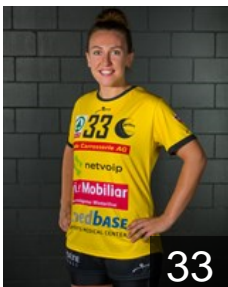

CLUB COMPETITIONS - DELEGATION LIST

EHF European Cup Women 2022/23

 SUI Yellow Winterthur - Players

 POL
Abramowicz Aleksandra
Position: Line Player
Place of birth:
Date of birth: 28.10.1994
Height: -

 SUI
Chevalier Michèle
Position: Line Player
Place of birth:
Date of birth: 03.04.1997
Height: -

 SUI
Eigenmann Flavia
Position: Goalkeeper
Place of birth:
Date of birth: 08.12.1993
Height: -

 SUI
Feller Luana
Position: Right Back
Place of birth:
Date of birth: 28.12.1992
Height: -

16

15

 SUI
Fischbacher Lea
Position: Goalkeeper
Place of birth:
Date of birth: 06.04.1997
Height: -