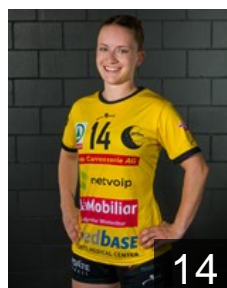

17

24

 SUI
Koch Francine
Position: Left Back
Place of birth:
Date of birth: 23.04.2002
Height: -

 SUI
Kratz Sara
Position: Left Wing
Place of birth:
Date of birth: 30.12.1998
Height: -

13

20

CLUB COMPETITIONS - DELEGATION LIST

EHF European Cup Women 2022/23

 SUI Yellow Winterthur - Players

 CRO

Makar Lorena

Position: Left Back
Place of birth:
Date of birth: 03.11.1996
Height: -

 SUI

Mössner Jessica

Position: Right Wing
Place of birth:
Date of birth: 19.12.1995
Height: -

 SUI

Müller Flavia

Position: Right Back
Place of birth:
Date of birth: 25.01.1998
Height: -

 SUI

Murer Jennifer Larissa

Position: Left Wing
Place of birth: Schaffhausen
Date of birth: 16.03.1996
Height: 164 cm