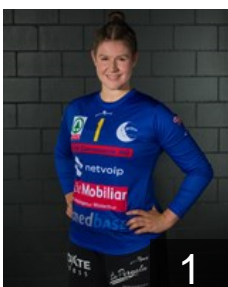

CLUB COMPETITIONS - DELEGATION LIST

EHF European Cup Women 2022/23

 SUI Yellow Winterthur - Players

 POL
Abramowicz Aleksandra
Position: Line Player
Place of birth:
Date of birth: 28.10.1994
Height: -

 SUI
Chevalier Michèle
Position: Line Player
Place of birth:
Date of birth: 03.04.1997
Height: -

 SUI
Eigenmann Flavia
Position: Goalkeeper
Place of birth:
Date of birth: 08.12.1993
Height: -

 SUI
Feller Luana
Position: Right Back
Place of birth:
Date of birth: 28.12.1992
Height: -

16

15

 SUI
Fischbacher Lea
Position: Goalkeeper
Place of birth:
Date of birth: 06.04.1997
Height: -