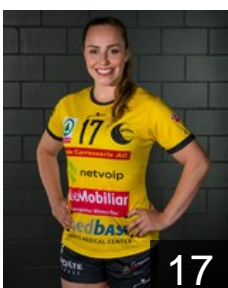

 SUI
Eigenmann Flavia
Position: Goalkeeper
Place of birth:
Date of birth: 08.12.1993
Height: -

 SUI
Feller Luana
Position: Right Back
Place of birth:
Date of birth: 28.12.1992
Height: -

16

15

 SUI
Fischbacher Lea
Position: Goalkeeper
Place of birth:
Date of birth: 06.04.1997
Height: -

 MKD
Grozdanovska Simona
Position: Right Wing
Place of birth: Resen
Date of birth: 15.04.1988
Height: 171 cm

1

8

 SUI
Gwerder Isabel
Position: Line Player
Place of birth:
Date of birth: 26.01.1994
Height: -

 SUI
Hamiti Azra
Position: Line Player
Place of birth:
Date of birth: 25.01.2002
Height: -

27

18

 BRA
Holtz Macedo Maria Paula
Position: Centre Back
Place of birth:
Date of birth: 24.10.1992
Height: -

 SUI
Husmann Lena
Position: Left Wing
Place of birth:
Date of birth: 28.08.1998
Height: -