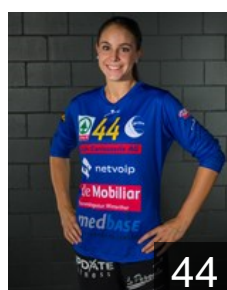

EHF European Cup Women 2022/23

 SUI Yellow Winterthur - Players

 CRO

Makar Lorena

Position: Left Back
Place of birth:
Date of birth: 03.11.1996
Height: -

 SUI

Mössner Jessica

Position: Right Wing
Place of birth:
Date of birth: 19.12.1995
Height: -

 SUI

Müller Flavia

Position: Right Back
Place of birth:
Date of birth: 25.01.1998
Height: -

 SUI

Murer Jennifer Larissa

Position: Left Wing
Place of birth: Schaffhausen
Date of birth: 16.03.1996
Height: 164 cm

 SUI

Mützenberg Silja

Position: Goalkeeper
Place of birth:
Date of birth: 29.06.1997
Height: -

 ITA

Rossignoli Anja

Position: Goalkeeper
Place of birth: Bozen
Date of birth: 14.12.1999
Height: -

 SUI

Rusert Liv