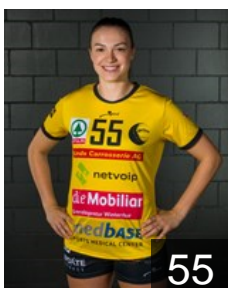

 SUI
Hamiti Azra
Position: Line Player
Place of birth:
Date of birth: 25.01.2002
Height: -

27

18

 BRA
Holtz Macedo Maria Paula
Position: Centre Back
Place of birth:
Date of birth: 24.10.1992
Height: -

 SUI
Husmann Lena
Position: Left Wing
Place of birth:
Date of birth: 28.08.1998
Height: -

17

24

 SUI
Koch Francine
Position: Left Back
Place of birth:
Date of birth: 23.04.2002
Height: -

 SUI
Kratz Sara
Position: Left Wing
Place of birth:
Date of birth: 30.12.1998
Height: -

13

20

CLUB COMPETITIONS - DELEGATION LIST

EHF European Cup Women 2022/23

 SUI Yellow Winterthur - Players

 CRO

Makar Lorena

Position: Left Back
Place of birth:
Date of birth: 03.11.1996
Height: -

 SUI

Mössner Jessica

Position: Right Wing
Place of birth:
Date of birth: 19.12.1995
Height: -

 SUI

Müller Flavia

Position: Right Back
Place of birth:
Date of birth: 25.01.1998
Height: -

 SUI

Murer Jennifer Larissa

Position: Left Wing
Place of birth: Schaffhausen
Date of birth: 16.03.1996
Height: 164 cm