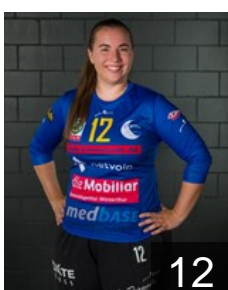

EHF European Cup Women 2022/23

 SUI Yellow Winterthur - Players

 CRO

Makar Lorena

Position: Left Back
Place of birth:
Date of birth: 03.11.1996
Height: -

 SUI

Mössner Jessica

Position: Right Wing
Place of birth:
Date of birth: 19.12.1995
Height: -

 SUI

Müller Flavia

Position: Right Back
Place of birth:
Date of birth: 25.01.1998
Height: -

 SUI

Murer Jennifer Larissa

Position: Left Wing
Place of birth: Schaffhausen
Date of birth: 16.03.1996
Height: 164 cm

 SUI

Mützenberg Silja

Position: Goalkeeper
Place of birth:
Date of birth: 29.06.1997
Height: -

 ITA

Rossignoli Anja

Position: Goalkeeper
Place of birth: Bozen
Date of birth: 14.12.1999
Height: -

 SUI

Rusert Liv