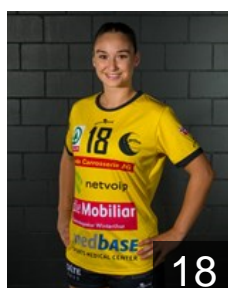

 SUI
Eigenmann Flavia
Position: Goalkeeper
Place of birth:
Date of birth: 08.12.1993
Height: -

 SUI
Feller Luana
Position: Right Back
Place of birth:
Date of birth: 28.12.1992
Height: -

16

15

 SUI
Fischbacher Lea
Position: Goalkeeper
Place of birth:
Date of birth: 06.04.1997
Height: -

 MKD
Grozdanovska Simona
Position: Right Wing
Place of birth: Resen
Date of birth: 15.04.1988
Height: 171 cm

1

8

 SUI
Gwerder Isabel
Position: Line Player
Place of birth:
Date of birth: 26.01.1994
Height: -

 SUI
Hamiti Azra
Position: Line Player
Place of birth:
Date of birth: 25.01.2002
Height: -

27

18

 BRA
Holtz Macedo Maria Paula
Position: Centre Back
Place of birth:
Date of birth: 24.10.1992
Height: -

 SUI
Husmann Lena
Position: Left Wing
Place of birth:
Date of birth: 28.08.1998
Height: -