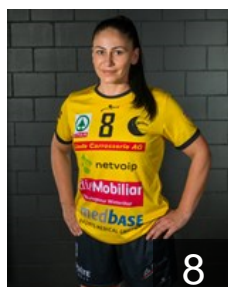

 SUI
Eigenmann Flavia
Position: Goalkeeper
Place of birth:
Date of birth: 08.12.1993
Height: -

 SUI
Feller Luana
Position: Right Back
Place of birth:
Date of birth: 28.12.1992
Height: -

16

15

 SUI
Fischbacher Lea
Position: Goalkeeper
Place of birth:
Date of birth: 06.04.1997
Height: -