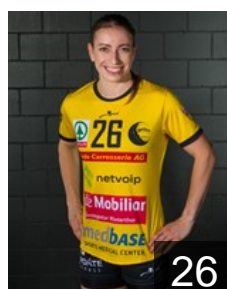

17

24

 SUI
Koch Francine
Position: Left Back
Place of birth:
Date of birth: 23.04.2002
Height: -

 SUI
Kratz Sara
Position: Left Wing
Place of birth:
Date of birth: 30.12.1998
Height: -

13

20

CLUB COMPETITIONS - DELEGATION LIST

EHF European Cup Women 2022/23

 SUI Yellow Winterthur - Players

 CRO

Makar Lorena

Position: Left Back
Place of birth:
Date of birth: 03.11.1996
Height: -

 SUI

Mössner Jessica

Position: Right Wing
Place of birth:
Date of birth: 19.12.1995
Height: -

 SUI

Müller Flavia

Position: Right Back
Place of birth:
Date of birth: 25.01.1998
Height: -

 SUI

Murer Jennifer Larissa

Position: Left Wing
Place of birth: Schaffhausen
Date of birth: 16.03.1996
Height: 164 cm