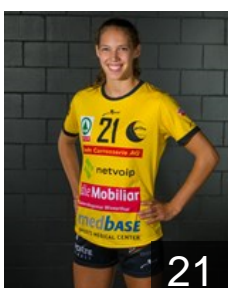

 SUI

Müller Flavia

Position: Right Back
Place of birth:
Date of birth: 25.01.1998
Height: -

 SUI

Murer Jennifer Larissa

Position: Left Wing
Place of birth: Schaffhausen
Date of birth: 16.03.1996
Height: 164 cm

 SUI

Mützenberg Silja

Position: Goalkeeper
Place of birth:
Date of birth: 29.06.1997
Height: -

 ITA

Rossignoli Anja

Position: Goalkeeper
Place of birth: Bozen
Date of birth: 14.12.1999
Height: -

 SUI

Rusert Liv

Position: Centre Back
Place of birth: Zurich
Date of birth: 18.06.2002
Height: 173 cm

10

 SUI

Schulz Christina

Position: Centre Back
Place of birth:
Date of birth: 26.08.1991
Height: -

 SUI

Starczan Nicole

Position: Line Player
Place of birth:
Date of birth: 09.12.1999
Height: -