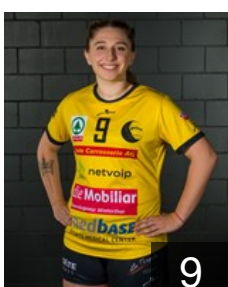

 SUI

Müller Flavia

Position: Right Back
Place of birth:
Date of birth: 25.01.1998
Height: -

 SUI

Murer Jennifer Larissa

Position: Left Wing
Place of birth: Schaffhausen
Date of birth: 16.03.1996
Height: 164 cm

 SUI

Mützenberg Silja

Position: Goalkeeper
Place of birth:
Date of birth: 29.06.1997
Height: -

 ITA

Rossignoli Anja

Position: Goalkeeper
Place of birth: Bozen
Date of birth: 14.12.1999
Height: -

 SUI

Rusert Liv

Position: Centre Back
Place of birth: Zurich
Date of birth: 18.06.2002
Height: 173 cm

10

 SUI

Schulz Christina

Position: Centre Back
Place of birth:
Date of birth: 26.08.1991
Height: -

 SUI

Starczan Nicole

Position: Line Player
Place of birth:
Date of birth: 09.12.1999
Height: -