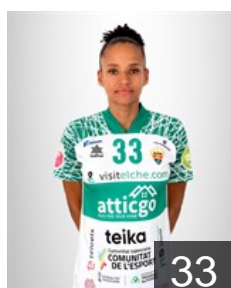

# CLUB COMPETITIONS - DELEGATION LIST

EHF European Cup Women 2022/23

 **ESP ATTICGO Bm Elche - Players**

4

 **ESP**

**Agulló Pelegrín Paula María**

Position: Right Wing  
Place of birth: Alicante  
Date of birth: 10.06.2005  
Height: 165 cm

9

 **ESP**

**Andreu Sempere Nuria**

Position: Centre Back  
Place of birth: ELCHE  
Date of birth: 29.01.1991  
Height: 163 cm

15

 **ESP**

**Benítez Gómez Zaira**

Position: Centre Back  
Place of birth: ELDA  
Date of birth: 25.04.2002  
Height: 175 cm

27

 **ESP**

**Bernabe Cobos Paola**

Position: Centre Back  
Place of birth: TORREVIEJA  
Date of birth: 11.08.2003  
Height: 173 cm

19

 **ESP**

**Bernabe Cobos Udane**

Position: Goalkeeper  
Place of birth: TORREVIEJA  
Date of birth: 30.05.2006  
Height: 171 cm

20

 **ESP**

**Carrillo Ruiz-Huidobro Maria**

Position: Left Wing  
Place of birth: ALICANTE  
Date of birth: 27.01.2004  
Height: 170 cm

33

 **BRA**

**Do Nascimento Martinez A.**

Position: Right Wing  
Place of birth: Sao Paulo  
Date of birth: 16.09.1981  
Height: 179 cm