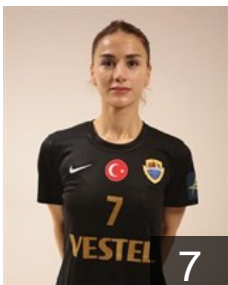

TUR
Iskenderoglu Serpil

Position: Centre Back
Place of birth: istanbul
Date of birth: 15.07.1982
Height: 167 cm

MNE
Mehmedovic Majda

Position: Left Wing
Place of birth: PODGORICA
Date of birth: 25.05.1990
Height: 169 cm

TUR
Sancak Nursah

Position: Left Wing
Place of birth: BURSA
Date of birth: 24.10.1997
Height: 165 cm

CLUB COMPETITIONS - DELEGATION LIST

EHF Champions League Women 2022/23

TUR Kastamonu Belediyesi GSK - Players

TUR

Sarikaya Kübra

Position: Left Wing
Place of birth: Istanbul
Date of birth: 14.10.1996
Height: 168 cm

TUR

Yilmaz Betül

Position: Left Back
Place of birth: DÜZCE
Date of birth: 31.10.1988
Height: 178 cm

Left Club