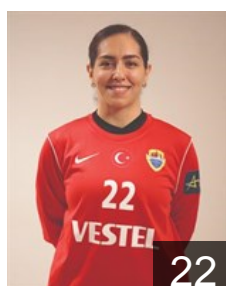

DEN
Böhme Simone

Position: Right Wing
Place of birth: RANDERS
Date of birth: 17.08.1991
Height: 169 cm

TUR
Çaliskan Neslihan

Position: Left Back
Place of birth: IZMIR
Date of birth: 29.07.1997
Height: 181 cm

FRA
Chebbah Mouna

Position: Centre Back
Place of birth: mahdia
Date of birth: 08.07.1982
Height: 167 cm

TUR
Demirçelen Ceren

Position: Line Player
Place of birth: ANKARA
Date of birth: 23.02.1992
Height: 171 cm

TUR
Durdu Merve

Position: Goalkeeper
Place of birth: SIVAS
Date of birth: 15.04.1996
Height: 182 cm

TUR
Gökdemir Emine

Position: Right Wing
Place of birth: aksaray
Date of birth: 01.02.2003
Height: 163 cm