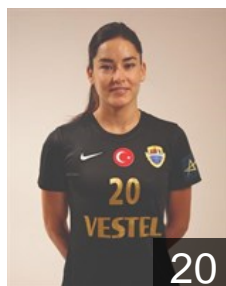

CLUB COMPETITIONS - DELEGATION LIST

EHF Champions League Women 2022/23

TUR Kastamonu Belediyesi GSK - Players

TUR
Akgün Göktepe Nurceren

Position: Line Player
Place of birth: ANTALYA
Date of birth: 20.06.1992
Height: 181 cm

DEN
Böhme Simone

Position: Right Wing
Place of birth: RANDERS
Date of birth: 17.08.1991
Height: 169 cm

TUR
Çaliskan Neslihan

Position: Left Back
Place of birth: IZMIR
Date of birth: 29.07.1997
Height: 181 cm