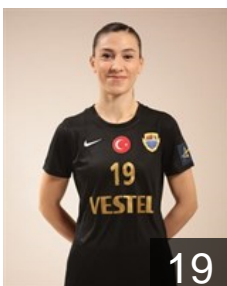

CLUB COMPETITIONS - DELEGATION LIST

EHF Champions League Women 2022/23

TUR Kastamonu Belediyesi GSK - Players

TUR
Akgün Göktepe Nurceren

Position: Line Player
Place of birth: ANTALYA
Date of birth: 20.06.1992
Height: 181 cm

DEN
Böhme Simone

Position: Right Wing
Place of birth: RANDERS
Date of birth: 17.08.1991
Height: 169 cm

TUR
Çaliskan Neslihan

Position: Left Back
Place of birth: IZMIR
Date of birth: 29.07.1997
Height: 181 cm