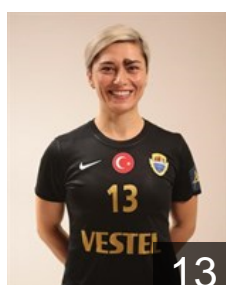

TUR
Durdu Merve

Position: Goalkeeper
Place of birth: SIVAS
Date of birth: 15.04.1996
Height: 182 cm

TUR
Gökdemir Emine

Position: Right Wing
Place of birth: aksaray
Date of birth: 01.02.2003
Height: 163 cm

TUR
Göker Yaren Berfe

Position: Goalkeeper
Place of birth: BURSA
Date of birth: 05.11.1999
Height: 183 cm

TUR
Göksel Gülhannur

Position: Goalkeeper
Place of birth: kastamonu
Date of birth: 29.08.2005
Height: 174 cm