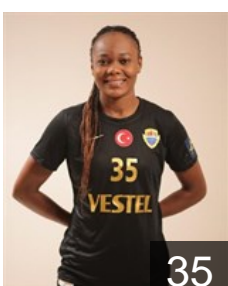

TUR
Sancak Nursah

Position: Left Wing
Place of birth: BURSA
Date of birth: 24.10.1997
Height: 165 cm

CLUB COMPETITIONS - DELEGATION LIST

EHF Champions League Women 2022/23

TUR Kastamonu Belediyesi GSK - Players

TUR

Sarikaya Kübra

Position: Left Wing
Place of birth: Istanbul
Date of birth: 14.10.1996
Height: 168 cm

TUR

Yilmaz Betül

Position: Left Back
Place of birth: DÜZCE
Date of birth: 31.10.1988
Height: 178 cm

Left Club

ANG

Azenaide Danila Jose Carlos

Position: Right Back
Place of birth: Luanda
Date of birth: 14.06.1990
Height: 175 cm

Left Club on 19.01.2023

BRA

Da Silva Vieira Samara

Position: Left Back
Place of birth: Natal/RN
Date of birth: 07.10.1991
Height: 183 cm