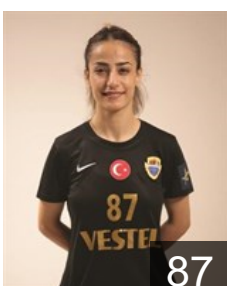

DEN
Böhme Simone

Position: Right Wing
Place of birth: RANDERS
Date of birth: 17.08.1991
Height: 169 cm

TUR
Çaliskan Neslihan

Position: Left Back
Place of birth: IZMIR
Date of birth: 29.07.1997
Height: 181 cm

FRA
Chebbah Mouna

Position: Centre Back
Place of birth: mahdia
Date of birth: 08.07.1982
Height: 167 cm

TUR
Demirçelen Ceren

Position: Line Player
Place of birth: ANKARA
Date of birth: 23.02.1992
Height: 171 cm

TUR
Durdu Merve

Position: Goalkeeper
Place of birth: SIVAS
Date of birth: 15.04.1996
Height: 182 cm

TUR
Gökdemir Emine

Position: Right Wing
Place of birth: aksaray
Date of birth: 01.02.2003
Height: 163 cm