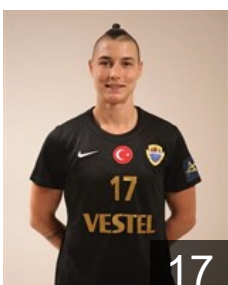

TUR

Sarikaya Kübra

Position: Left Wing
Place of birth: Istanbul
Date of birth: 14.10.1996
Height: 168 cm

TUR

Yilmaz Betül

Position: Left Back
Place of birth: DÜZCE
Date of birth: 31.10.1988
Height: 178 cm

Left Club

ANG

Azenaide Danila Jose Carlos

Position: Right Back
Place of birth: Luanda
Date of birth: 14.06.1990
Height: 175 cm

Left Club on 19.01.2023

BRA

Da Silva Vieira Samara

Position: Left Back
Place of birth: Natal/RN
Date of birth: 07.10.1991
Height: 183 cm

Left Club on 30.05.2023

CRO

Jezic Katarina

Position: Line Player
Place of birth: Rijeka
Date of birth: 19.12.1992
Height: -

Left Club on 31.01.2023

TEAM OFFICIALS

TUR

Belet Ibrahim