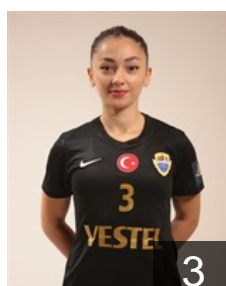

TUR
Durdu Merve

Position: Goalkeeper
Place of birth: SIVAS
Date of birth: 15.04.1996
Height: 182 cm

TUR
Gökdemir Emine

Position: Right Wing
Place of birth: aksaray
Date of birth: 01.02.2003
Height: 163 cm

TUR
Göker Yaren Berfe

Position: Goalkeeper
Place of birth: BURSA
Date of birth: 05.11.1999
Height: 183 cm

TUR
Göksel Gülhannur

Position: Goalkeeper
Place of birth: kastamonu
Date of birth: 29.08.2005
Height: 174 cm

TUR
Iskenderoglu Serpil

Position: Centre Back
Place of birth: istanbul
Date of birth: 15.07.1982
Height: 167 cm

MNE
Mehmedovic Majda

Position: Left Wing
Place of birth: PODGORICA
Date of birth: 25.05.1990
Height: 169 cm