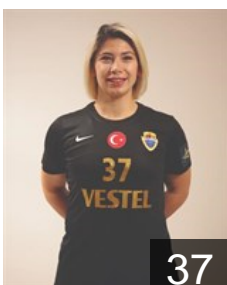

TUR
Demirçelen Ceren

Position: Line Player
Place of birth: ANKARA
Date of birth: 23.02.1992
Height: 171 cm