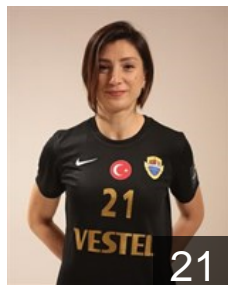

TUR
Iskenderoglu Serpil

Position: Centre Back
Place of birth: istanbul
Date of birth: 15.07.1982
Height: 167 cm

MNE
Mehmedovic Majda

Position: Left Wing
Place of birth: PODGORICA
Date of birth: 25.05.1990
Height: 169 cm

TUR
Sancak Nursah

Position: Left Wing
Place of birth: BURSA
Date of birth: 24.10.1997
Height: 165 cm

CLUB COMPETITIONS - DELEGATION LIST

EHF Champions League Women 2022/23

TUR Kastamonu Belediyesi GSK - Players

TUR

Sarikaya Kübra

Position: Left Wing
Place of birth: Istanbul
Date of birth: 14.10.1996
Height: 168 cm

TUR

Yilmaz Betül

Position: Left Back
Place of birth: DÜZCE
Date of birth: 31.10.1988
Height: 178 cm

Left Club