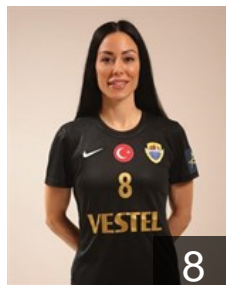

DEN
Böhme Simone

Position: Right Wing
Place of birth: RANDERS
Date of birth: 17.08.1991
Height: 169 cm

TUR
Çaliskan Neslihan

Position: Left Back
Place of birth: IZMIR
Date of birth: 29.07.1997
Height: 181 cm