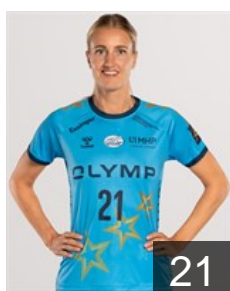

CLUB COMPETITIONS - DELEGATION LIST

EHF Champions League Women 2022/23

 GER HB Ludwigsburg - Players

 GER

Behrend Jenny

Position: Right Wing
Place of birth: Rendsburg
Date of birth: 20.01.1996
Height: 172 cm

 GER

Döll Antje

Position: Left Wing
Place of birth: Haldensleben
Date of birth: 03.10.1988
Height: 170 cm

 NED

Dulfer Kelly

Position: Left Back
Place of birth: Schiedam
Date of birth: 21.03.1994
Height: 185 cm