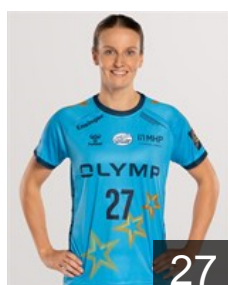

22

 NED

Snelder Danick

Position: Line Player
Place of birth: Pijnacker
Date of birth: 22.05.1990
Height: 178 cm

24

 HUN

Szikora Melinda

Position: Goalkeeper
Place of birth:
Date of birth: 19.11.1988
Height: 175 cm

12

Left Club

 NED

Dalemann Roos

Position: Left Wing
Place of birth: Den Haag
Date of birth: 20.04.2003
Height: 162 cm

9

late entry on 28.11.2022

 GER

Maidhof Julia

Position: Right Back
Place of birth: Aschaffenburg
Date of birth: 13.03.1998
Height: 175 cm

27

Left Club on 26.06.2023

TEAM OFFICIALS

 GER

Bauer Felix

Athletic Trainer
Date of birth: 28.12.1988