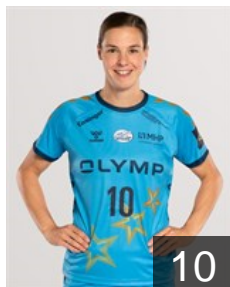

 CZE

Mala Veronika

Position: Left Wing
Place of birth: Pisek
Date of birth: 06.05.1994
Height: 169 cm

 DEN

Meyer Annika

Position: Line Player
Place of birth: Haderslev
Date of birth: 30.05.1994
Height: 178 cm

 GER

Naidzinavicius Kim

Position: Centre Back
Place of birth: Gelnhausen
Date of birth: 06.04.1991
Height: 183 cm

CLUB COMPETITIONS - DELEGATION LIST

EHF Champions League Women 2022/23

 GER HB Ludwigsburg - Players

 NED

Smits Inger

Position: Centre Back
Place of birth: Geleen
Date of birth: 17.09.1994
Height: 179 cm

10

 GER

Smits Xenia

Position: Left Back
Place of birth: Antwerpen
Date of birth: 22.04.1994
Height: 182 cm