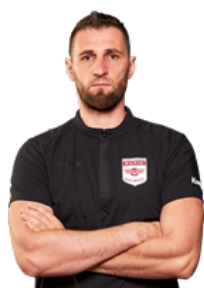

CLUB COMPETITIONS - DELEGATION LIST

EHF Champions League Women 2022/23

ROU CS Rapid Bucuresti - Team Officials

ROU

Borodi Gabriel

Goalkeeper Coach

Date of birth: 25.10.1976

ROU

Circa H.

Team Manager

Date of birth: 10.08.1977

ROU

Ciupitu Florin

Trainer

Date of birth: 22.01.1987