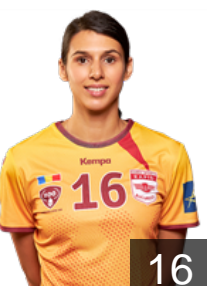

## Lopez Herrero Marta

Position: Right Wing  
Place of birth: Malaga  
Date of birth: 04.02.1990  
Height: 168 cm

 ROU

## Ostase Lorena Gabriela

Position: Line Player  
Place of birth: Vaslui  
Date of birth: 25.07.1997  
Height: 179 cm

 ROU

## Perianu Gabriela

Position: Left Back  
Place of birth: Braila  
Date of birth: 20.06.1994  
Height: 187 cm

 NED

## Polman Estavana

Position: Left Back  
Place of birth: Arnhem  
Date of birth: 05.08.1992  
Height: 174 cm

 ROU