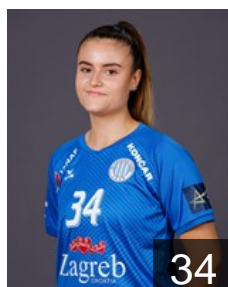

## Birtić Klara

Position: Right Back  
Place of birth: Slavonski Brod  
Date of birth: 28.03.2002  
Height: 180 cm

 CRO

## Burić Lara

Position: Right Wing  
Place of birth: Zagreb  
Date of birth: 13.08.2003  
Height: 170 cm

 CRO

## Čurić Terezija

Position: Left Back  
Place of birth: Koprivnica  
Date of birth: 18.10.1999  
Height: 175 cm

 AUT

## Dramac Kristina

Position: Right Back  
Place of birth: Kirchdorf  
Date of birth: 09.01.2002  
Height: 179 cm

 CRO