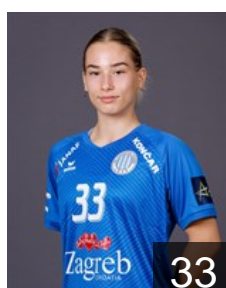

## Posavec Stela

Position: Right Wing  
Place of birth: Zagreb  
Date of birth: 26.08.1996  
Height: 174 cm

 CRO

## Rašić Željana

Position: Goalkeeper  
Place of birth: Ljubuski  
Date of birth: 22.04.1995  
Height: 184 cm

 MKD

## Sedloska Andrea

Position: Left Back  
Place of birth: Prilep  
Date of birth: 06.03.2003  
Height: 183 cm

 CRO

## Škaric Margarita

Position: Left Wing  
Place of birth: Split  
Date of birth: 02.03.2002  
Height: 165 cm

 CRO