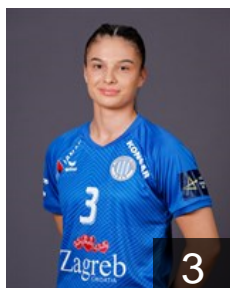

## Bilandžić Maja

Position: Right Back  
Place of birth: Sinj  
Date of birth: 09.02.2002  
Height: 176 cm

 CRO

## Birtić Klara

Position: Right Back  
Place of birth: Slavonski Brod  
Date of birth: 28.03.2002  
Height: 180 cm

 CRO