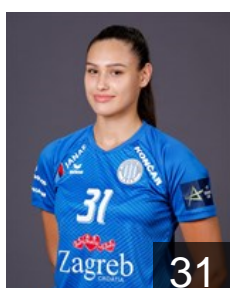

## Petika Tena

Position: Left Back  
Place of birth: Koprivnica  
Date of birth: 16.06.2000  
Height: 190 cm

 CRO

## Posavec Stela

Position: Right Wing  
Place of birth: Zagreb  
Date of birth: 26.08.1996  
Height: 174 cm

 CRO

## Rašić Željana

Position: Goalkeeper  
Place of birth: Ljubuski  
Date of birth: 22.04.1995  
Height: 184 cm

 MKD

## Sedloska Andrea

Position: Left Back  
Place of birth: Prilep  
Date of birth: 06.03.2003  
Height: 183 cm

 CRO