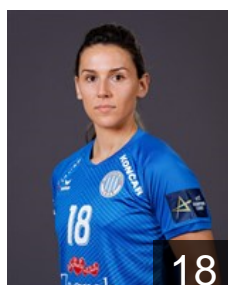

## Ivancok Lena

Position: Goalkeeper  
Place of birth: Wien  
Date of birth: 29.03.2001  
Height: 184 cm

 CRO

## Japundža Tena

Position: Right Wing  
Place of birth: Pula  
Date of birth: 28.10.1998  
Height: 173 cm

 CRO

## Jarak Lana

Position: Left Wing  
Place of birth: Mostar  
Date of birth: 13.04.2000  
Height: 167 cm

 MNE