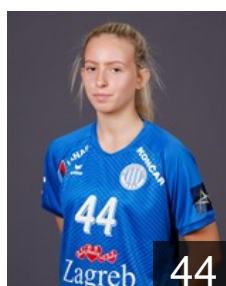

CRO

Zrilic Iva

Position: Centre Back
Place of birth: Rijeka
Date of birth: 13.10.2004
Height: 169 cm