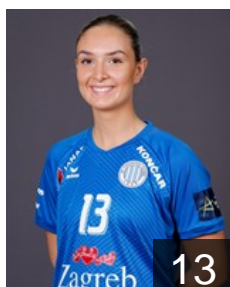

## Birtić Klara

Position: Right Back  
Place of birth: Slavonski Brod  
Date of birth: 28.03.2002  
Height: 180 cm

 CRO

## Burić Lara

Position: Right Wing  
Place of birth: Zagreb  
Date of birth: 13.08.2003  
Height: 170 cm

 CRO

## Čurić Terezija

Position: Left Back  
Place of birth: Koprivnica  
Date of birth: 18.10.1999  
Height: 175 cm

 AUT

## Dramac Kristina

Position: Right Back  
Place of birth: Kirchdorf  
Date of birth: 09.01.2002  
Height: 179 cm

 CRO