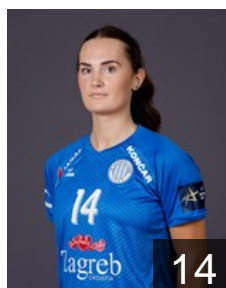

## Malec Ana

Position: Centre Back  
Place of birth: Zagreb  
Date of birth: 25.07.2000  
Height: 175 cm

## Novosel Ema

Position: Goalkeeper  
Place of birth: Zagreb  
Date of birth: 18.11.2004  
Height: 180 cm

 CRO

## Petika Tena

Position: Left Back  
Place of birth: Koprivnica  
Date of birth: 16.06.2000  
Height: 190 cm

 CRO