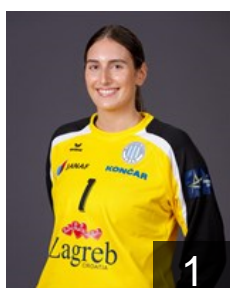

AUT

Ivancok Lena

Position: Goalkeeper
Place of birth: Wien
Date of birth: 29.03.2001
Height: 184 cm