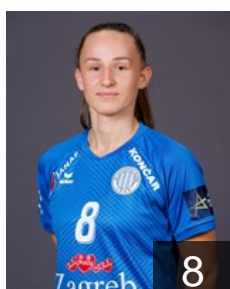

## Malec Ana

Position: Centre Back  
Place of birth: Zagreb  
Date of birth: 25.07.2000  
Height: 175 cm

## Novosel Ema

Position: Goalkeeper  
Place of birth: Zagreb  
Date of birth: 18.11.2004  
Height: 180 cm

 CRO

## Petika Tena

Position: Left Back  
Place of birth: Koprivnica  
Date of birth: 16.06.2000  
Height: 190 cm

 CRO

## Posavec Stela

Position: Right Wing  
Place of birth: Zagreb  
Date of birth: 26.08.1996  
Height: 174 cm

 CRO