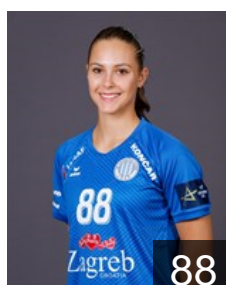

## Zrilic Iva

Position: Centre Back  
Place of birth: Rijeka  
Date of birth: 13.10.2004  
Height: 169 cm

## Left Club

 MKD

## Dabevska Sanja

Position: Line Player  
Place of birth: Gostivar  
Date of birth: 04.03.1996  
Height: 185 cm

Left Club on 26.01.2023

 MKD