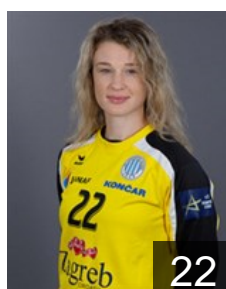

## Petika Tena

Position: Left Back  
Place of birth: Koprivnica  
Date of birth: 16.06.2000  
Height: 190 cm

 CRO

## Posavec Stela

Position: Right Wing  
Place of birth: Zagreb  
Date of birth: 26.08.1996  
Height: 174 cm

 CRO