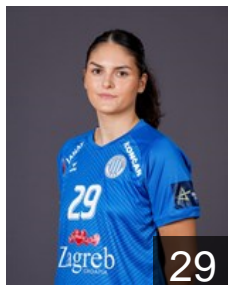

CLUB COMPETITIONS - DELEGATION LIST

EHF Champions League Women 2022/23

CRO HC Lokomotiva Zagreb - Players

CRO

Sablic Sara

Position: Left Back
Place of birth: Split
Date of birth: 12.03.2000
Height: 189 cm

Left Club on 01.12.2022