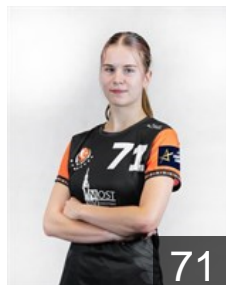

## Andrýsková Veronika

Position: Left Back  
Place of birth: Zlín  
Date of birth: 24.05.1997  
Height: 192 cm

 CZE