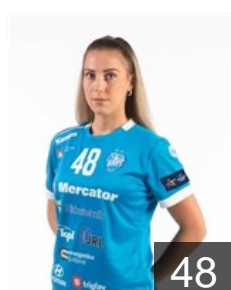

CLUB COMPETITIONS - DELEGATION LIST

EHF Champions League Women 2022/23

SLO Krim Otp Group Mercator - Players

SLO

Abina Ema

Position: Left Wing
Place of birth: Ljubljana
Date of birth: 18.02.1999
Height: 170 cm

BRA

Arenhart Barbara Elisabeth

Position: Goalkeeper
Place of birth: Novo Hamburgo
Date of birth: 04.10.1986
Height: 181 cm

SLO

Juric Manca

Position: Line Player
Place of birth: Ljubljana
Date of birth: 18.01.1995
Height: 174 cm

SLO

Klemencic Valentina

Position: Line Player
Place of birth: Kranj
Date of birth: 05.02.2002
Height: 185 cm

CZE

Kovarova Sara

Position: Right Back
Place of birth: Pisek
Date of birth: 09.02.1999
Height: 175 cm

SLO

Lazovic Barbara

Position: Right Back
Place of birth: Brezice
Date of birth: 04.01.1988
Height: 183 cm

SLO

Markovic Ema Maria

Position: Right Wing
Place of birth: Celje
Date of birth: 18.07.2003
Height: 170 cm