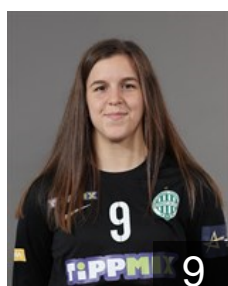

 HUN

Cirjenics-Kovacsics Anikó

Position: Centre Back
Place of birth: Nagyatád
Date of birth: 29.08.1991
Height: 170 cm

 SRB

Cvijic Dragana

Position: Line Player
Place of birth: Belgrade
Date of birth: 15.03.1990
Height: 183 cm

 FRA

Edwige Beatrice

Position: Line Player
Place of birth: Paris
Date of birth: 03.10.1988
Height: 182 cm

 HUN

Hársfalvi Júlia

Position: Left Wing
Place of birth: Zalaegerszeg
Date of birth: 12.11.1996
Height: 167 cm

 HUN

Imre Szofi

Position: Goalkeeper
Place of birth: Budapest
Date of birth: 21.06.2004
Height: 177 cm

 HUN

Janurik Kinga

Position: Goalkeeper
Place of birth: Budapest
Date of birth: 06.11.1991
Height: 178 cm

 HUN

Kármán Luca

Position: Left Back
Place of birth: Budapest
Date of birth: 18.07.2004
Height: 190 cm

 HUN

Kisfaludy Anett

Position: Line Player
Place of birth: Kapuvár
Date of birth: 31.08.1990
Height: 180 cm