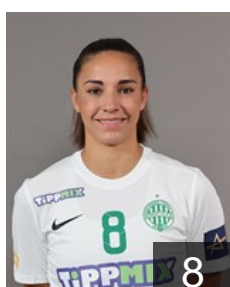

 SRB

Lekic Andrea

Position: Left Back
Place of birth: Belgrade
Date of birth: 06.09.1987
Height: 178 cm

 NED

Malestein Antje Angela

Position: Right Wing
Place of birth: Baam
Date of birth: 31.01.1993
Height: 173 cm

 HUN

Márton Gréta

Position: Left Wing
Place of birth: Mohács
Date of birth: 03.10.1999
Height: 173 cm

 HUN

Papp Dorka

Position: Right Wing
Place of birth: Budapest
Date of birth: 26.07.2006
Height: 165 cm

 HUN

Sass Kincso

Position: Goalkeeper
Place of birth: Budapest
Date of birth: 11.08.2004
Height: 178 cm

 HUN

Szöllosi-Zácsik Szandra

Position: Left Back
Place of birth: Budapest
Date of birth: 22.04.1990
Height: 187 cm

 HUN

Szucsánszki Zita

Position: Centre Back
Place of birth: Budapest
Date of birth: 22.05.1987
Height: 172 cm

 HUN

Tomori Zsuzsanna

Position: Left Back
Place of birth: Budapest
Date of birth: 18.06.1987
Height: 187 cm