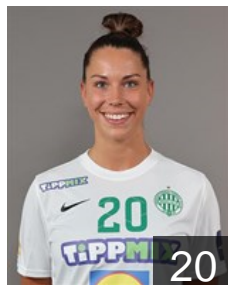

CLUB COMPETITIONS - DELEGATION LIST

EHF Champions League Women 2022/23

 HUN FTC-Rail Cargo Hungaria - Players

 HUN

Bíró Blanka

Position: Goalkeeper
Place of birth: Vac
Date of birth: 22.09.1994
Height: 186 cm

 GER

Bölk Emily

Position: Left Back
Place of birth: Buxtehude
Date of birth: 26.04.1998
Height: 182 cm

 HUN

Buzsáki Bodza

Position: Left Wing
Place of birth: Budapest
Date of birth: 25.03.2004
Height: 171 cm