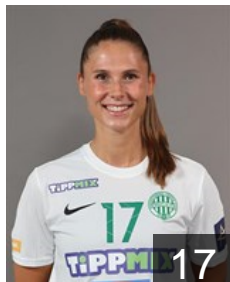

Sass Kincso

Position: Goalkeeper
Place of birth: Budapest
Date of birth: 11.08.2004
Height: 178 cm

 HUN

Szöllosi-Zácsik Szandra

Position: Left Back
Place of birth: Budapest
Date of birth: 22.04.1990
Height: 187 cm

 HUN

Szucsánszki Zita

Position: Centre Back
Place of birth: Budapest
Date of birth: 22.05.1987
Height: 172 cm

 HUN

Tomori Zsuzsanna

Position: Left Back
Place of birth: Budapest
Date of birth: 18.06.1987
Height: 187 cm

CLUB COMPETITIONS - DELEGATION LIST

EHF Champions League Women 2022/23

 HUN FTC-Rail Cargo Hungaria - Players

Left Club

GER

Stolle Alicia

Position: Right Back

Place of birth: Ahlen

Date of birth: 17.06.1996

Height: 182 cm

Left Club on 28.06.2023

TEAM OFFICIALS

HUN

Duleba Norbert

Goalkeeper Coach

Date of birth: 27.06.1976