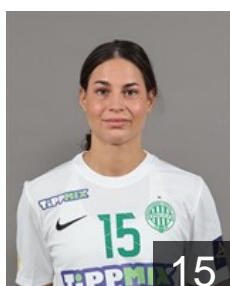

 GER

Bölk Emily

Position: Left Back
Place of birth: Buxtehude
Date of birth: 26.04.1998
Height: 182 cm

 HUN

Buzsáki Bodza

Position: Left Wing
Place of birth: Budapest
Date of birth: 25.03.2004
Height: 171 cm

 HUN

Cirjenics-Kovacsics Anikó

Position: Centre Back
Place of birth: Nagyatád
Date of birth: 29.08.1991
Height: 170 cm

 SRB

Cvijic Dragana

Position: Line Player
Place of birth: Belgrade
Date of birth: 15.03.1990
Height: 183 cm

 FRA

Edwige Beatrice

Position: Line Player
Place of birth: Paris
Date of birth: 03.10.1988
Height: 182 cm

 HUN

Hársfalvi Júlia

Position: Left Wing
Place of birth: Zalaegerszeg
Date of birth: 12.11.1996
Height: 167 cm

 HUN

Imre Szofi

Position: Goalkeeper
Place of birth: Budapest
Date of birth: 21.06.2004
Height: 177 cm

 HUN

Janurik Kinga

Position: Goalkeeper
Place of birth: Budapest
Date of birth: 06.11.1991
Height: 178 cm