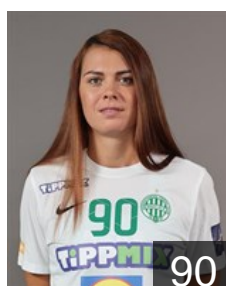

 SRB

Lekic Andrea

Position: Left Back
Place of birth: Belgrade
Date of birth: 06.09.1987
Height: 178 cm

 NED

Malestein Antje Angela

Position: Right Wing
Place of birth: Baam
Date of birth: 31.01.1993
Height: 173 cm

 HUN

Márton Gréta

Position: Left Wing
Place of birth: Mohács
Date of birth: 03.10.1999
Height: 173 cm

 HUN

Papp Dorka

Position: Right Wing
Place of birth: Budapest
Date of birth: 26.07.2006
Height: 165 cm

 HUN

Sass Kincso

Position: Goalkeeper
Place of birth: Budapest
Date of birth: 11.08.2004
Height: 178 cm

 HUN

Szöllosi-Zácsik Szandra

Position: Left Back
Place of birth: Budapest
Date of birth: 22.04.1990
Height: 187 cm