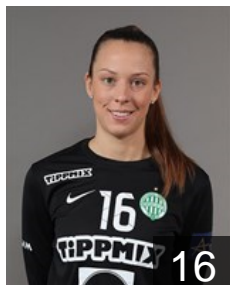

CLUB COMPETITIONS - DELEGATION LIST

EHF Champions League Women 2022/23

 HUN FTC-Rail Cargo Hungaria - Players

 HUN

Bíró Blanka

Position: Goalkeeper
Place of birth: Vac
Date of birth: 22.09.1994
Height: 186 cm

 GER

Bölk Emily

Position: Left Back
Place of birth: Buxtehude
Date of birth: 26.04.1998
Height: 182 cm

 HUN

Buzsáki Bodza

Position: Left Wing
Place of birth: Budapest
Date of birth: 25.03.2004
Height: 171 cm