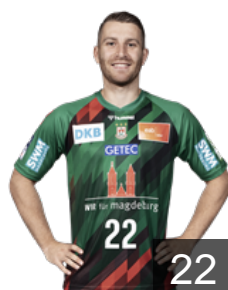

GER

Mertens Lukas

Position: Left Wing
Place of birth: Wilhelmshaven
Date of birth: 22.03.1996
Height: 182 cm
Weight: 85 kg

GER

Möller Alexander

Position: Centre Back
Place of birth: Demmin
Date of birth: 23.03.2003
Height: 188 cm
Weight: 86 kg

42