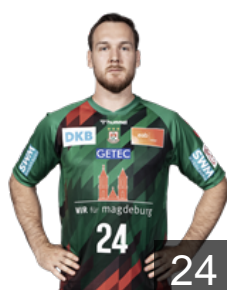

SWE

Pettersson Daniel

Position: Right Wing
Place of birth: Eskitstuna
Date of birth: 06.05.1992
Height: 179 cm
Weight: 78 kg

SUI

Portner Nikola

Position: Goalkeeper
Place of birth: Lyon
Date of birth: 19.11.1993
Height: 194 cm
Weight: 90 kg