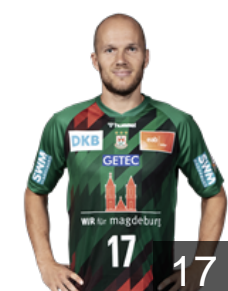

## Döbler Justin

Position: Left Wing  
Place of birth: Malchin  
Date of birth: 14.01.2001  
Height: 190 cm  
Weight: 85 kg

9

 GER

## Haake Fritz-Leon

Position: Centre Back  
Place of birth: Schkeuditz  
Date of birth: 29.07.2004  
Height: 183 cm  
Weight: 90 kg

7

 GER

## Hertzfeld Tim Maximilian

Position: Line Player  
Place of birth: Magdeburg  
Date of birth: 19.07.2004  
Height: 197 cm  
Weight: 95 kg

15

 GER