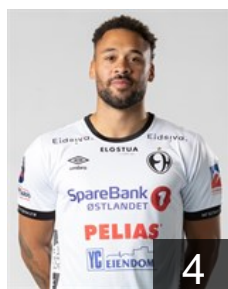

 SWE
Awad Kassem
Position: Line Player
Place of birth: Nyköping
Date of birth: 19.03.1995
Height: 196 cm
Weight: 109 kg

 NOR
Berg Benjamin
Position: Right Back
Place of birth: Lillestrøm
Date of birth: 16.03.2003
Height: 198 cm
Weight: 95 kg

 SWE
Blomgren Daniel
Position: Left Back
Place of birth: Eskilstuna
Date of birth: 23.06.1997
Height: 193 cm
Weight: 104 kg

 SRB
Borzas Uros
Position: Left Back
Place of birth: Senta
Date of birth: 28.07.1999
Height: 198 cm
Weight: 101 kg

 SWE
Fingren Niclas
Position: Left Back
Place of birth: Kungsbacka
Date of birth: 19.11.1995
Height: 197 cm
Weight: 105 kg

 NOR
Grøndahl Tobias Schjøberg
Position: Centre Back
Place of birth: Bærum
Date of birth: 22.01.2001
Height: 183 cm
Weight: 85 kg

 SWE
Hedberg Christopher
Position: Right Wing
Place of birth: Skövde
Date of birth: 08.08.1992
Height: 190 cm
Weight: 88 kg

 NOR
Heldal Sindre
Position: Left Wing
Place of birth: Bergen
Date of birth: 10.02.1999
Height: 183 cm
Weight: 83 kg