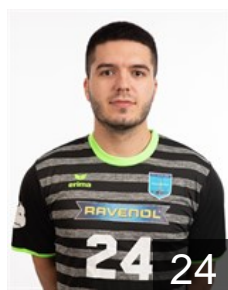

 BIH

Marijanac Sasa

Position: Centre Back
Place of birth: Vrbas
Date of birth: 06.01.1989
Height: 189 cm
Weight: 93 kg

 ROU

Marocico Emilian Stefan

Position: Goalkeeper
Place of birth: FAGARAS
Date of birth: 23.12.1988
Height: 192 cm
Weight: 93 kg

 ROU

Miroiu Mihaita

Position: Right Back
Place of birth: Focsani
Date of birth: 10.10.1989
Height: 183 cm
Weight: 76 kg

CLUB COMPETITIONS - DELEGATION LIST

EHF European Cup Men 2021/22

 ROU CSM Focsani 2007 - Players

 ROU

Mocanu Marian Valentin

Position: Left Wing
Place of birth: Focsani
Date of birth: 22.11.1995
Height: 179 cm
Weight: 76 kg

 ROU

Nutu George Catalin

Position: Line Player
Place of birth: Dragasani
Date of birth: 24.04.1995
Height: 75 cm
Weight: 176 kg