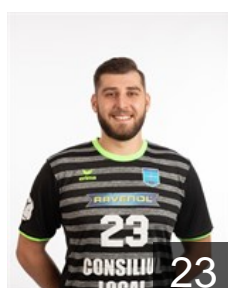

ROU

Rata Bogdan Catalin

Position: Field Player
Place of birth: Galati
Date of birth: 23.06.1993
Height: 193 cm
Weight: 98 kg