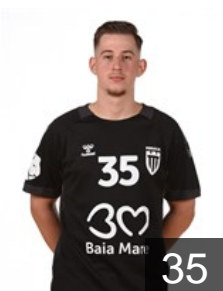

## Makaria Sergiu Vladut

Position: Left Wing  
Place of birth: Baia Mare  
Date of birth: 12.07.1999  
Height: 191 cm  
Weight: 92 kg

 ROU

## Nagy Robert

Position: Line Player  
Place of birth: Baia Mare  
Date of birth: 06.07.1997  
Height: 192 cm  
Weight: 103 kg

 ROU

## Pop Erik Leonard

Position: Centre Back  
Place of birth: Baia Mare  
Date of birth: 14.08.2002  
Height: 186 cm  
Weight: 84 kg

 ROU

## Pop Razvan Mihai

Position: Goalkeeper  
Place of birth: BAIA MARE  
Date of birth: 20.06.1985  
Height: 187 cm  
Weight: 95 kg

 ROU