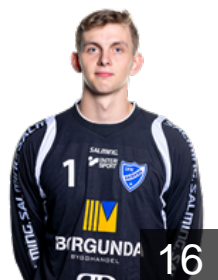

CLUB COMPETITIONS - DELEGATION LIST

EHF European Cup Men 2021/22

 SWE IFK Skövde HK - Players

DEN

Bang Victor Skjellerup

Position: Goalkeeper
Place of birth: Denmark
Date of birth: 30.07.1999
Height: 198 cm
Weight: 90 kg

DEN

Beck-Hansen Dan

Position: Line Player
Place of birth:
Date of birth: 02.02.1990
Height: 202 cm
Weight: 104 kg

SWE

Björk Daniel

Position: Right Back
Place of birth:
Date of birth: 04.08.2001
Height: 195 cm
Weight: 100 kg

SWE

Blom Rex

Position: Line Player
Place of birth:
Date of birth: 19.06.1990
Height: 198 cm
Weight: 110 kg

SWE

Dyberg Herman

Position: Left Wing
Place of birth:
Date of birth: 16.04.2001
Height: -
Weight: -