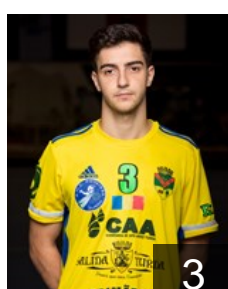

ROU

Ghivil Catalin Florin

Position: Left Wing
Place of birth: Turda
Date of birth: 16.09.2002
Height: 182 cm
Weight: 74 kg
Left Club on 24.11.2021

TEAM OFFICIALS

ROU

Gal Horatiu Nicolae

Date of birth: 20.02.1969