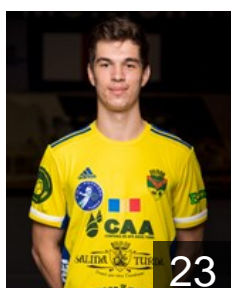

## Pop Daniel

Position: Right Wing  
Place of birth: Turda  
Date of birth: 10.02.2000  
Height: 187 cm  
Weight: 76 kg

 ROU

## Putnoky Szabolcs

Position: Left Wing  
Place of birth: Odorheiul  
Date of birth: 19.04.1997  
Height: -  
Weight: -

 ROU

## Rohozneanu Dan Mihai

Position: Centre Back  
Place of birth: Suceava  
Date of birth: 17.09.1984  
Height: 187 cm  
Weight: 90 kg

 ROU

## Rusu Darius

Position: Right Back  
Place of birth: Turda  
Date of birth: 07.04.2004  
Height: 197 cm  
Weight: 87 kg

 ROU