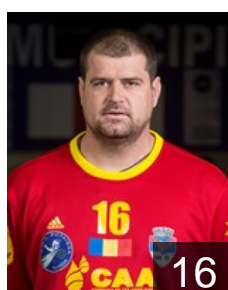

 ROU  
**Bodea Sebastian Vasile**  
Position: Goalkeeper  
Place of birth: Turda  
Date of birth: 24.01.2004  
Height: 85 cm  
Weight: 187 kg

 ROU  
**Cintec Georgica**  
Position: Left Back  
Place of birth: Botosani  
Date of birth: 22.04.1990  
Height: 193 cm  
Weight: 98 kg

 ROU  
**Ciortea Razvan Gabriel**  
Position: Field Player  
Place of birth: TURDA  
Date of birth: 12.02.2004  
Height: 183 cm  
Weight: 73 kg

 SRB  
**Dragas Milos**  
Position: Left Back  
Place of birth: Priboj  
Date of birth: 11.06.1990  
Height: 201 cm  
Weight: 110 kg

 ROU  
**Dumitriu Gabriel Florinel**  
Position: Line Player  
Place of birth:  
Date of birth: 30.01.1996  
Height: 192 cm  
Weight: 108 kg

 ROU  
**Freiwald Richard**  
Position: Goalkeeper  
Place of birth: Reghin  
Date of birth: 26.02.1996  
Height: 196 cm  
Weight: 106 kg

 ROU  
**Ghita Radu Cristian**  
Position: Right Back  
Place of birth:  
Date of birth: 22.11.1990  
Height: 189 cm  
Weight: 92 kg

 ROU  
**Ghivil Alexandru Alin**  
Position: Centre Back  
Place of birth:  
Date of birth: 02.09.2001  
Height: 188 cm  
Weight: 77 kg