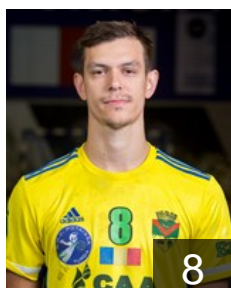

## Rusu Darius

Position: Right Back  
Place of birth: Turda  
Date of birth: 07.04.2004  
Height: 197 cm  
Weight: 87 kg

 ROU

## Selaru George

Position: Goalkeeper  
Place of birth: Calarasi  
Date of birth: 29.04.1987  
Height: 196 cm  
Weight: 96 kg

 ROU

## Szoke Marius Alin

Position: Centre Back  
Place of birth:  
Date of birth: 21.01.1993  
Height: 188 cm  
Weight: 88 kg

 ROU

## Talas Elemer Huba

Position: Line Player  
Place of birth: Ludus  
Date of birth: 10.06.1986  
Height: 193 cm  
Weight: 100 kg

 ROU