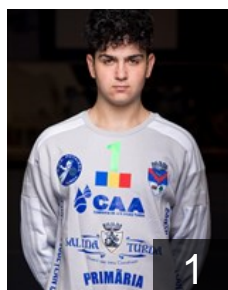

# CLUB COMPETITIONS - DELEGATION LIST

EHF European Cup Men 2021/22

 ROU AHC Potaissa Turda - Players

 ROU  
**Bastiurea Adrian Iordan**  
Position: Goalkeeper  
Place of birth: Tulcea  
Date of birth: 20.09.2003  
Height: 200 cm  
Weight: 130 kg

 ROU  
**Bodea Sebastian Vasile**  
Position: Goalkeeper  
Place of birth: Turda  
Date of birth: 24.01.2004  
Height: 85 cm  
Weight: 187 kg

 ROU  
**Cintec Georgica**  
Position: Left Back  
Place of birth: Botosani  
Date of birth: 22.04.1990  
Height: 193 cm  
Weight: 98 kg