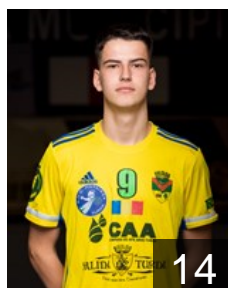

 ROU  
**Irimus Ionut Adrian**  
Position: Goalkeeper  
Place of birth: Baia Mare  
Date of birth: 22.08.1987  
Height: 200 cm  
Weight: 112 kg

 ROU  
**Koblos Lukacs**  
Position: Right Wing  
Place of birth: Ludus  
Date of birth: 04.03.2004  
Height: 184 cm  
Weight: 75 kg

 ROU  
**Lazar Radu Alexandru**  
Position: Left Back  
Place of birth: Turda  
Date of birth: 19.09.1987  
Height: 201 cm  
Weight: 115 kg

# CLUB COMPETITIONS - DELEGATION LIST

EHF European Cup Men 2021/22

 ROU AHC Potaissa Turda - Players

 ROU

## Pavel Razvan

Position: Left Wing  
Place of birth: Vaslui  
Date of birth: 23.08.1987  
Height: 187 cm  
Weight: 90 kg

 ROU