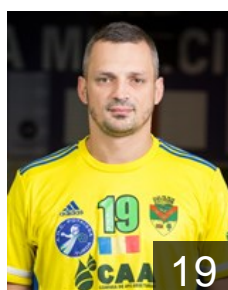

 ROU  
**Dumitriu Gabriel Florinel**  
Position: Line Player  
Place of birth:  
Date of birth: 30.01.1996  
Height: 192 cm  
Weight: 108 kg

 ROU  
**Freiwald Richard**  
Position: Goalkeeper  
Place of birth: Reghin  
Date of birth: 26.02.1996  
Height: 196 cm  
Weight: 106 kg

 ROU  
**Ghita Radu Cristian**  
Position: Right Back  
Place of birth:  
Date of birth: 22.11.1990  
Height: 189 cm  
Weight: 92 kg

 ROU  
**Ghivil Alexandru Alin**  
Position: Centre Back  
Place of birth:  
Date of birth: 02.09.2001  
Height: 188 cm  
Weight: 77 kg

 ROU  
**Irimus Ionut Adrian**  
Position: Goalkeeper  
Place of birth: Baia Mare  
Date of birth: 22.08.1987  
Height: 200 cm  
Weight: 112 kg

 ROU  
**Koblos Lukacs**  
Position: Right Wing  
Place of birth: Ludus  
Date of birth: 04.03.2004  
Height: 184 cm  
Weight: 75 kg

 ROU  
**Lazar Radu Alexandru**  
Position: Left Back  
Place of birth: Turda  
Date of birth: 19.09.1987  
Height: 201 cm  
Weight: 115 kg