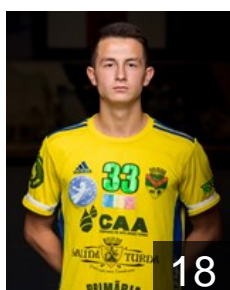

ROU
Koblos Lukacs
Position: Right Wing
Place of birth: Ludus
Date of birth: 04.03.2004
Height: 184 cm
Weight: 75 kg