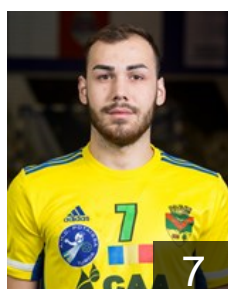

## Pavel Razvan

Position: Left Wing  
Place of birth: Vaslui  
Date of birth: 23.08.1987  
Height: 187 cm  
Weight: 90 kg

 ROU

## Pintoiu George

Position: Left Back  
Place of birth: Turda  
Date of birth: 27.11.2004  
Height: -  
Weight: -

 ROU

## Pintoiu Teodor

Position: Left Back  
Place of birth: Turda  
Date of birth: 20.09.1999  
Height: -  
Weight: -

 ROU