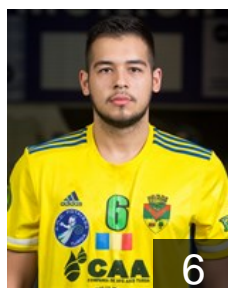

## Talas Elemer Huba

Position: Line Player  
Place of birth: Ludus  
Date of birth: 10.06.1986  
Height: 193 cm  
Weight: 100 kg

 ROU

## Thalmaier Roland

Position: Right Wing  
Place of birth:  
Date of birth: 15.09.1996  
Height: 190 cm  
Weight: 91 kg

 ROU