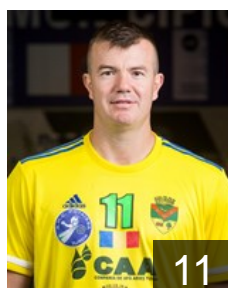

## Selaru George

Position: Goalkeeper  
Place of birth: Calarasi  
Date of birth: 29.04.1987  
Height: 196 cm  
Weight: 96 kg

 ROU

## Szoke Marius Alin

Position: Centre Back  
Place of birth:  
Date of birth: 21.01.1993  
Height: 188 cm  
Weight: 88 kg

 ROU