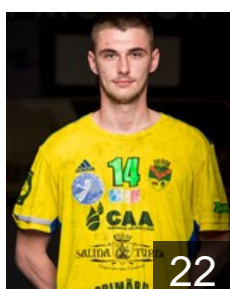

Left Club

ROU

Dragoi Tudor Robert

Position: Left Back
Place of birth: Alba Iulia
Date of birth: 23.02.2002
Height: 196 cm
Weight: 97 kg
Left Club on 30.11.2021