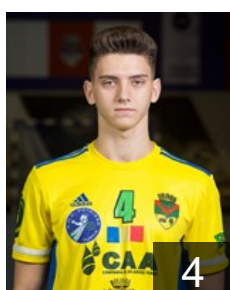

 ROU  
**Bodea Sebastian Vasile**  
Position: Goalkeeper  
Place of birth: Turda  
Date of birth: 24.01.2004  
Height: 85 cm  
Weight: 187 kg

 ROU  
**Cintec Georgica**  
Position: Left Back  
Place of birth: Botosani  
Date of birth: 22.04.1990  
Height: 193 cm  
Weight: 98 kg

 ROU  
**Ciortea Razvan Gabriel**  
Position: Field Player  
Place of birth: TURDA  
Date of birth: 12.02.2004  
Height: 183 cm  
Weight: 73 kg

 SRB  
**Dragas Milos**  
Position: Left Back  
Place of birth: Priboj  
Date of birth: 11.06.1990  
Height: 201 cm  
Weight: 110 kg

 ROU  
**Dumitriu Gabriel Florinel**  
Position: Line Player  
Place of birth:  
Date of birth: 30.01.1996  
Height: 192 cm  
Weight: 108 kg

 ROU  
**Freiwald Richard**  
Position: Goalkeeper  
Place of birth: Reghin  
Date of birth: 26.02.1996  
Height: 196 cm  
Weight: 106 kg

 ROU  
**Ghita Radu Cristian**  
Position: Right Back  
Place of birth:  
Date of birth: 22.11.1990  
Height: 189 cm  
Weight: 92 kg

 ROU  
**Ghivil Alexandru Alin**  
Position: Centre Back  
Place of birth:  
Date of birth: 02.09.2001  
Height: 188 cm  
Weight: 77 kg