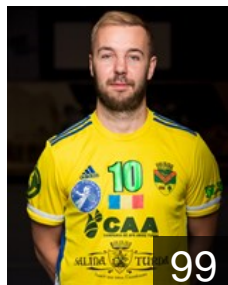

MDA

Zacaciurin Roman

Position: Right Back
Place of birth: CHISINAU
Date of birth: 22.06.1992
Height: 182 cm
Weight: 80 kg