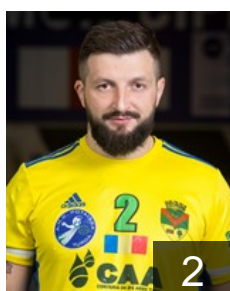

# CLUB COMPETITIONS - DELEGATION LIST

EHF European Cup Men 2021/22

 ROU AHC Potaissa Turda - Players

 ROU  
**Bastiurea Adrian Iordan**  
Position: Goalkeeper  
Place of birth: Tulcea  
Date of birth: 20.09.2003  
Height: 200 cm  
Weight: 130 kg

 ROU  
**Bodea Sebastian Vasile**  
Position: Goalkeeper  
Place of birth: Turda  
Date of birth: 24.01.2004  
Height: 85 cm  
Weight: 187 kg

 ROU  
**Cintec Georgica**  
Position: Left Back  
Place of birth: Botosani  
Date of birth: 22.04.1990  
Height: 193 cm  
Weight: 98 kg