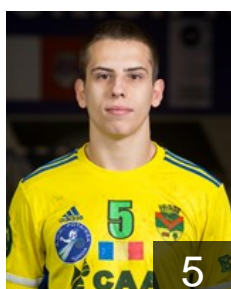

## Pavel Razvan

Position: Left Wing  
Place of birth: Vaslui  
Date of birth: 23.08.1987  
Height: 187 cm  
Weight: 90 kg

 ROU

## Pintoiu George

Position: Left Back  
Place of birth: Turda  
Date of birth: 27.11.2004  
Height: -  
Weight: -

 ROU