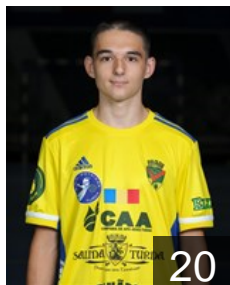

CLUB COMPETITIONS - DELEGATION LIST

EHF European Cup Men 2021/22

ROU AHC Potaissa Turda - Players

ROU

Veres Denis

Position: Left Wing
Place of birth: Turda
Date of birth: 19.11.2003
Height: 178 cm
Weight: 73 kg