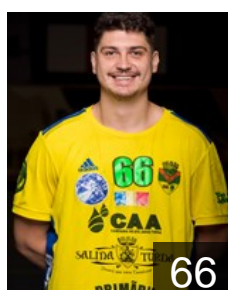

# CLUB COMPETITIONS - DELEGATION LIST

EHF European Cup Men 2021/22

 ROU AHC Potaissa Turda - Players

 ROU  
**Bastiurea Adrian Iordan**  
Position: Goalkeeper  
Place of birth: Tulcea  
Date of birth: 20.09.2003  
Height: 200 cm  
Weight: 130 kg

 ROU  
**Bodea Sebastian Vasile**  
Position: Goalkeeper  
Place of birth: Turda  
Date of birth: 24.01.2004  
Height: 85 cm  
Weight: 187 kg

 ROU  
**Cintec Georgica**  
Position: Left Back  
Place of birth: Botosani  
Date of birth: 22.04.1990  
Height: 193 cm  
Weight: 98 kg

 ROU  
**Ciortea Razvan Gabriel**  
Position: Field Player  
Place of birth: TURDA  
Date of birth: 12.02.2004  
Height: 183 cm  
Weight: 73 kg

 SRB  
**Dragas Milos**  
Position: Left Back  
Place of birth: Priboj  
Date of birth: 11.06.1990  
Height: 201 cm  
Weight: 110 kg

 ROU  
**Dumitriu Gabriel Florinel**  
Position: Line Player  
Place of birth:  
Date of birth: 30.01.1996  
Height: 192 cm  
Weight: 108 kg

 ROU  
**Freiwald Richard**  
Position: Goalkeeper  
Place of birth: Reghin  
Date of birth: 26.02.1996  
Height: 196 cm  
Weight: 106 kg