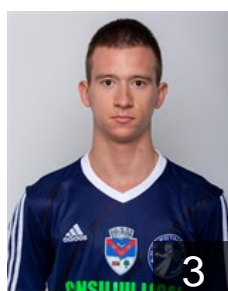

# CLUB COMPETITIONS - DELEGATION LIST

EHF European Cup Men 2021/22

 ROU AHC Potaissa Turda - Players

 ROU  
**Bastiurea Adrian Iordan**  
Position: Goalkeeper  
Place of birth: Tulcea  
Date of birth: 20.09.2003  
Height: 200 cm  
Weight: 130 kg

 ROU  
**Bodea Sebastian Vasile**  
Position: Goalkeeper  
Place of birth: Turda  
Date of birth: 24.01.2004  
Height: 85 cm  
Weight: 187 kg

 ROU  
**Cintec Georgica**  
Position: Left Back  
Place of birth: Botosani  
Date of birth: 22.04.1990  
Height: 193 cm  
Weight: 98 kg

 ROU  
**Ciortea Razvan Gabriel**  
Position: Field Player  
Place of birth: TURDA  
Date of birth: 12.02.2004  
Height: 183 cm  
Weight: 73 kg

 SRB  
**Dragas Milos**  
Position: Left Back  
Place of birth: Priboj  
Date of birth: 11.06.1990  
Height: 201 cm  
Weight: 110 kg