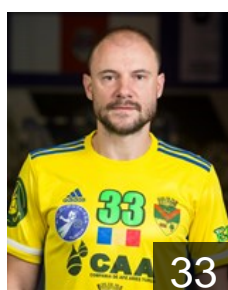

## Pintoiu Teodor

Position: Left Back  
Place of birth: Turda  
Date of birth: 20.09.1999  
Height: -  
Weight: -

 ROU

## Pop Daniel

Position: Right Wing  
Place of birth: Turda  
Date of birth: 10.02.2000  
Height: 187 cm  
Weight: 76 kg

 ROU

## Putnoky Szabolcs

Position: Left Wing  
Place of birth: Odorheiul  
Date of birth: 19.04.1997  
Height: -  
Weight: -

 ROU