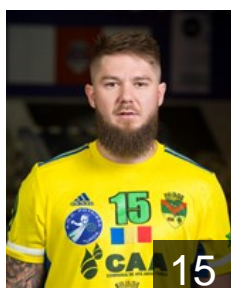

## Rusu Darius

Position: Right Back  
Place of birth: Turda  
Date of birth: 07.04.2004  
Height: 197 cm  
Weight: 87 kg

 ROU

## Selaru George

Position: Goalkeeper  
Place of birth: Calarasi  
Date of birth: 29.04.1987  
Height: 196 cm  
Weight: 96 kg

 ROU