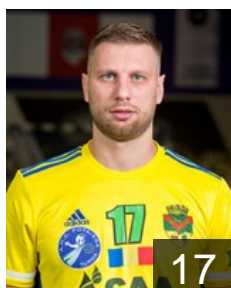

CLUB COMPETITIONS - DELEGATION LIST

EHF European Cup Men 2021/22

ROU AHC Potaissa Turda - Players

ROU

Pavel Razvan

Position: Left Wing
Place of birth: Vaslui
Date of birth: 23.08.1987
Height: 187 cm
Weight: 90 kg