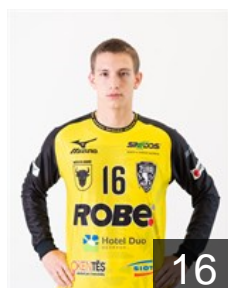

CLUB COMPETITIONS - DELEGATION LIST

EHF European Cup Men 2021/22

 CZE HC Robe Zubri - Players

 CZE

Bajer Pavel

Position: Right Wing
Place of birth: Prerov
Date of birth: 02.05.2002
Height: 190 cm
Weight: 78 kg