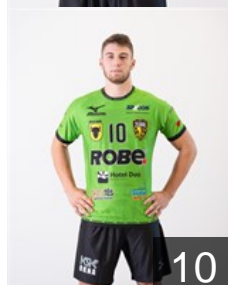

CZE

Morkovský Lukáš

Position: Left Back
Place of birth:
Date of birth: 04.01.2002
Height: 189 cm
Weight: 91 kg