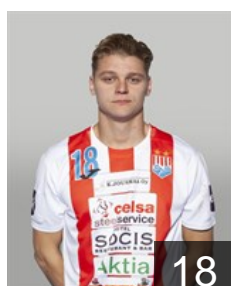

CLUB COMPETITIONS - DELEGATION LIST

EHF European Cup Men 2021/22

 FIN BK-46 - Players

 FIN

Ekman Jonathan

Position: Right Back
Place of birth:
Date of birth: 19.06.2003
Height: -
Weight: -

 FIN

Heinonen Mikael

Position: Goalkeeper
Place of birth:
Date of birth: 20.02.1991
Height: 178 cm
Weight: 77 kg

 FIN

Henriksson Miska

Position: Left Back
Place of birth:
Date of birth: 19.04.2001
Height: -
Weight: -

 FIN

Karlsson Jac