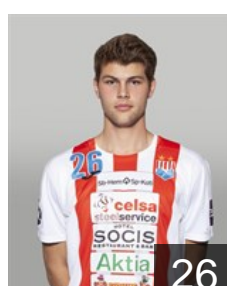

 FIN

Lignell Alex

Position: Right Back
Place of birth:
Date of birth: 18.02.1994
Height: -
Weight: -

 FIN

Lindholm Albert

Position: Right Wing
Place of birth: Ingå
Date of birth: 31.01.1995
Height: 187 cm
Weight: 89 kg

 FIN

Lindqvist Roy

Position: Line Player
Place of birth: Karis
Date of birth: 04.07.2000
Height: 187 cm
Weight: 85 kg

 FIN

Nordlund Oliver

Position: Centre Back
Place of birth:
Date of birth: 08.03.2000
Height: -
Weight: -

 FIN

Ojala Marcus

Position: Left Back
Place of birth: Karis
Date of birth: 26.08.2003
Height: 203 cm
Weight: 109 kg

CLUB COMPETITIONS - DELEGATION LIST

EHF European Cup Men 2021/22

 FIN BK-46 - Players

 FIN