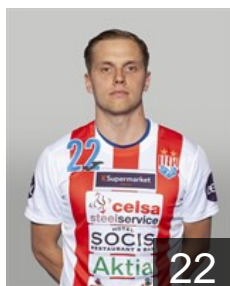

 FIN

Ojala Marcus

Position: Left Back
Place of birth: Karis
Date of birth: 26.08.2003
Height: 203 cm
Weight: 109 kg

CLUB COMPETITIONS - DELEGATION LIST

EHF European Cup Men 2021/22

 FIN BK-46 - Players

 FIN

Rönberg Nico

Position: Left Back
Place of birth:
Date of birth: 14.04.1992
Height: -
Weight: -

 FIN

Roos Jonathan

Position: Left Wing
Place of birth:
Date of birth: 07.07.2002
Height: -
Weight: -

 FIN

Säkkinen Sebastian

Position: Right Wing
Place of birth:
Date of birth: 08.02.1994
Height: -
Weight: -

 FIN

Siggberg Wiktor

Position: Left Back
Place of birth: Karis
Date of birth: 14.09.2003
Height: 193 cm
Weight: 97 kg

 FIN

Sjöman Linus

Position: Left Wing
Place of birth:
Date of birth: 20.08.1999
Height: 185 cm
Weight: 90 kg

 CYP

Theodotos Christou

Position: Goalkeeper
Place of birth: Paralimni
Date of birth: 24.03.1993
Height: 187 cm
Weight: 118 kg