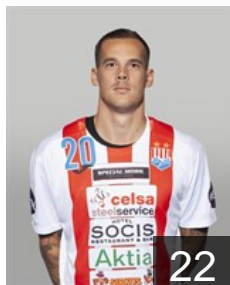

 FIN

Lignell Alex

Position: Right Back
Place of birth:
Date of birth: 18.02.1994
Height: -
Weight: -

 FIN

Lindholm Albert

Position: Right Wing
Place of birth: Ingå
Date of birth: 31.01.1995
Height: 187 cm
Weight: 89 kg

 FIN

Lindqvist Roy

Position: Line Player
Place of birth: Karis
Date of birth: 04.07.2000
Height: 187 cm
Weight: 85 kg

 FIN

Nordlund Oliver

Position: Centre Back
Place of birth:
Date of birth: 08.03.2000
Height: -
Weight: -

 FIN

Ojala Marcus

Position: Left Back
Place of birth: Karis
Date of birth: 26.08.2003
Height: 203 cm
Weight: 109 kg

CLUB COMPETITIONS - DELEGATION LIST

EHF European Cup Men 2021/22

 FIN BK-46 - Players

 FIN

Rönberg Nico

Position: Left Back
Place of birth:
Date of birth: 14.04.1992
Height: -
Weight: -

 FIN

Roos Jonathan

Position: Left Wing
Place of birth:
Date of birth: 07.07.2002
Height: -
Weight: -

 FIN

Säkkinen Sebastian