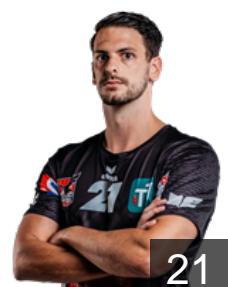

AUT

Hochleitner Armin

Position: Right Back
Place of birth: Schwaz
Date of birth: 21.02.1994
Height: 194 cm
Weight: 91 kg