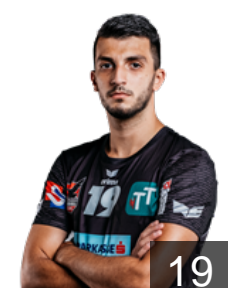

## Kishou Aliaksei

Position: Goalkeeper  
Place of birth: SLUTSK  
Date of birth: 23.09.1986  
Height: 193 cm  
Weight: 94 kg

 AUT

## Kristen Felix

Position: Left Back  
Place of birth: München  
Date of birth: 09.09.2000  
Height: 201 cm  
Weight: 96 kg

 AUT

## Lochner Dario

Position: Line Player  
Place of birth: Schwaz  
Date of birth: 29.10.1995  
Height: 186 cm  
Weight: 108 kg

 CRO

## Medic Petar

Position: Left Back  
Place of birth: Ljubuski  
Date of birth: 12.06.1996  
Height: 196 cm  
Weight: 93 kg

 AUT