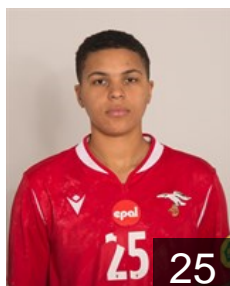

Position: Left Wing
Place of birth: Reykjavik
Date of birth: 15.02.2002
Height: 177 cm

 ISL

Oskarsdóttir Karlotta Kjerulf

Position: Right Wing
Place of birth: Reykjavik
Date of birth: 02.12.2002
Height: 175 cm

 ISL

Palsdóttir Signý Pala

Position: Goalkeeper
Place of birth: Reykjavik
Date of birth: 07.04.2002
Height: 178 cm

CLUB COMPETITIONS - DELEGATION LIST

EHF European Cup Women 2021/22

 ISL Valur - Players

 ISL

Pétursdóttir Íris

Position: Right Wing
Place of birth: Reykjavik
Date of birth: 22.07.1985
Height: 177 cm

 ISL

Stefánsdóttir Ída Margrét

Position: Left Back
Place of birth: Reykjavik
Date of birth: 08.03.2002
Height: 176 cm

 ISL

Sturludóttir Thea Imani

Position: Right Back
Place of birth:
Date of birth: 21.01.1997
Height: 179 cm

 ISL

Sveinsdóttir Ragnheiður

Position: Line Player
Place of birth: Reykjavik
Date of birth: 04.02.1994
Height: 174 cm