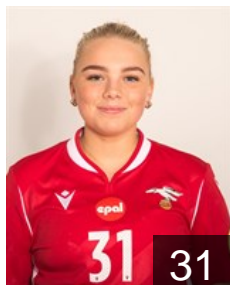

 ISL

Þorkelsdóttir Morgan Marie

Position: Centre Back
Place of birth: Reykjavik
Date of birth: 25.07.1995
Height: 180 cm

 ISL

Þrastardóttir Hulda Dís

Position: Left Back
Place of birth: Selfoss
Date of birth: 08.10.1997
Height: 173 cm

Left Club

 ISL

Ágústsdóttir Lilja

Position: Left Wing
Place of birth:
Date of birth: 30.04.2004
Height: 170 cm

Left Club on 02.02.2022

CLUB COMPETITIONS - DELEGATION LIST

EHF European Cup Women 2021/22

 ISL Valur - Team Officials