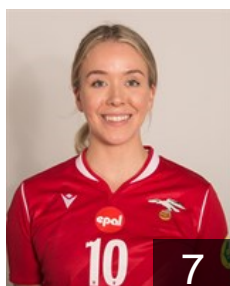

 ISL

Sturludóttir Thea Imani

Position: Right Back
Place of birth:
Date of birth: 21.01.1997
Height: 179 cm

 ISL

Sveinsdóttir Ragnheiður

Position: Line Player
Place of birth: Reykjavik
Date of birth: 04.02.1994
Height: 174 cm

 ISL

Thompson Lovísa

Position: Left Back
Place of birth:
Date of birth: 27.10.1999
Height: 172 cm

 ISL

Þórðardóttir Ragnhildur Edda

Position: Left Wing
Place of birth: Reykjavik
Date of birth: 19.06.1998
Height: 171 cm

 ISL

Þorkelsdóttir Morgan Marie

Position: Centre Back
Place of birth: Reykjavik
Date of birth: 25.07.1995
Height: 180 cm

 ISL

Þrastardóttir Hulda Dís

Position: Left Back
Place of birth: Selfoss
Date of birth: 08.10.1997
Height: 173 cm