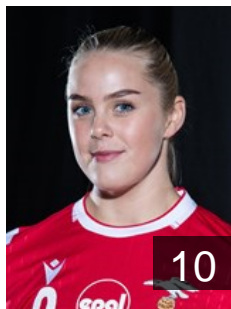

CLUB COMPETITIONS - DELEGATION LIST

EHF European Cup Women 2021/22

 ISL Valur - Players

 ISL

Ásgeirsdóttir Þórey Anna

Position: Right Back
Place of birth: Reykjavik
Date of birth: 03.11.1997
Height: 171 cm

 ISL

Björnsdóttir Hildur

Position: Line Player
Place of birth: Reykjavik
Date of birth: 25.07.1993
Height: 175 cm

 ISL

Einarsdóttir Hildigunnur

Position: Line Player
Place of birth:
Date of birth: 11.02.1988
Height: 180 cm

 ISL

Eradze Mariam

Position: Left Back
Place of birth: Tbilisi
Date of birth: 14.10.1998
Height: 182 cm

 ISL

Gestsdóttir Auður

Position: Right Wing
Place of birth:
Date of birth: 31.03.2000
Height: 163 cm

 ISL