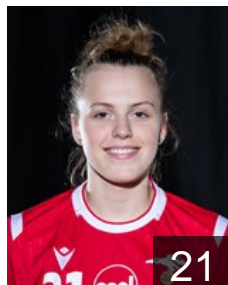

Position: Left Wing
Place of birth: Reykjavik
Date of birth: 15.02.2002
Height: 177 cm

 ISL

Oskarsdóttir Karlotta Kjerulf

Position: Right Wing
Place of birth: Reykjavik
Date of birth: 02.12.2002
Height: 175 cm

 ISL

Palsdóttir Signý Pala

Position: Goalkeeper
Place of birth: Reykjavik
Date of birth: 07.04.2002
Height: 178 cm

CLUB COMPETITIONS - DELEGATION LIST

EHF European Cup Women 2021/22

 ISL Valur - Players

 ISL

Pétursdóttir Íris

Position: Right Wing
Place of birth: Reykjavik
Date of birth: 22.07.1985
Height: 177 cm

 ISL

Stefánsdóttir Ída Margrét

Position: Left Back
Place of birth: Reykjavik
Date of birth: 08.03.2002
Height: 176 cm