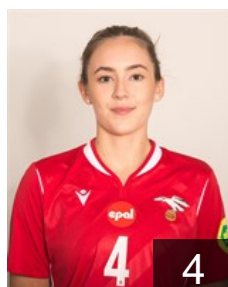

Pétursdóttir Íris

Position: Right Wing
Place of birth: Reykjavik
Date of birth: 22.07.1985
Height: 177 cm

 ISL

Stefánsdóttir Ída Margrét

Position: Left Back
Place of birth: Reykjavik
Date of birth: 08.03.2002
Height: 176 cm

 ISL

Sturludóttir Thea Imani

Position: Right Back
Place of birth:
Date of birth: 21.01.1997
Height: 179 cm

 ISL

Sveinsdóttir Ragnheiður

Position: Line Player
Place of birth: Reykjavik
Date of birth: 04.02.1994
Height: 174 cm

 ISL

Thompson Lovísa

Position: Left Back
Place of birth:
Date of birth: 27.10.1999
Height: 172 cm

 ISL

Þórðardóttir Ragnhildur Edda

Position: Left Wing
Place of birth: Reykjavik
Date of birth: 19.06.1998
Height: 171 cm