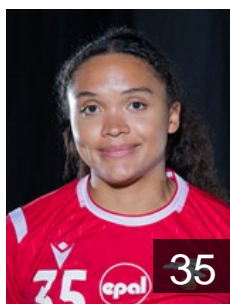

Pétursdóttir Íris

Position: Right Wing
Place of birth: Reykjavik
Date of birth: 22.07.1985
Height: 177 cm

 ISL

Stefánsdóttir Ída Margrét

Position: Left Back
Place of birth: Reykjavik
Date of birth: 08.03.2002
Height: 176 cm

 ISL

Sturludóttir Thea Imani

Position: Right Back
Place of birth:
Date of birth: 21.01.1997
Height: 179 cm

 ISL

Sveinsdóttir Ragnheiður

Position: Line Player
Place of birth: Reykjavik
Date of birth: 04.02.1994
Height: 174 cm