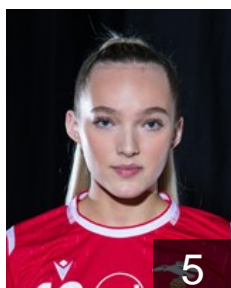

ISL

Oskarsdóttir Karlotta Kjerulf

Position: Right Wing
Place of birth: Reykjavik
Date of birth: 02.12.2002
Height: 175 cm