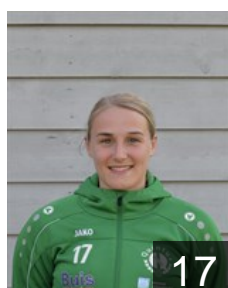

## Muller Phoebe

Position: Left Back  
Place of birth: Westland  
Date of birth: 13.11.2003  
Height: 180 cm

 NED

## Schansema Bianca

Position: Goalkeeper  
Place of birth:  
Date of birth: 06.01.2005  
Height: 180 cm

 NED

## Strik Jill

Position: Centre Back  
Place of birth: Rijswijk  
Date of birth: 11.09.2000  
Height: 175 cm

 NED

## Strik Lois

Position: Left Wing  
Place of birth: Kwintsheul  
Date of birth: 31.10.1997  
Height: 177 cm

 NED