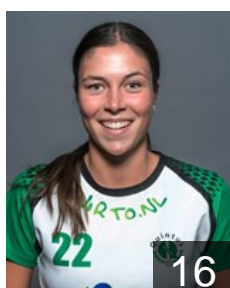

## Muller Phoebe

Position: Left Back  
Place of birth: Westland  
Date of birth: 13.11.2003  
Height: 180 cm

 NED

## Schansema Bianca

Position: Goalkeeper  
Place of birth:  
Date of birth: 06.01.2005  
Height: 180 cm

 NED

## Strik Jill

Position: Centre Back  
Place of birth: Rijswijk  
Date of birth: 11.09.2000  
Height: 175 cm

 NED