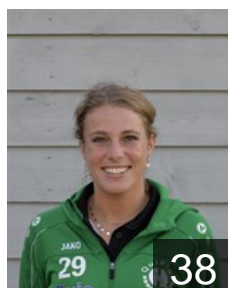

## Strik Lois

Position: Left Wing  
Place of birth: Kwintsheul  
Date of birth: 31.10.1997  
Height: 177 cm

 NED

## Van Aalst Iris

Position: Left Back  
Place of birth: Kwintsheul  
Date of birth: 07.05.1997  
Height: 175 cm

# CLUB COMPETITIONS - DELEGATION LIST

EHF European Cup Women 2021/22

 NED H.V. Quintus - Players

 NED  
**van der Helm Judith**  
Position: Wing  
Place of birth:  
Date of birth: 13.01.2005  
Height: 170 cm