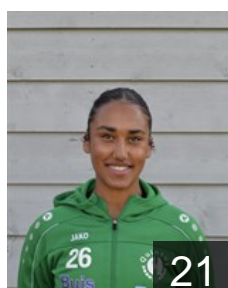

## Kruijswijk Lisanne

Position: Centre Back  
Place of birth: westland  
Date of birth: 23.01.2001  
Height: 175 cm

 NED

## Louwerens Lexie

Position: Left Wing  
Place of birth: Kwintsheul  
Date of birth: 02.09.1999  
Height: 175 cm

 NED

## Michielsen Celine

Position: Line Player  
Place of birth: Breda  
Date of birth: 22.05.1994  
Height: 172 cm

 NED

## Muller Phoebe

Position: Left Back  
Place of birth: Westland  
Date of birth: 13.11.2003  
Height: 180 cm

 NED