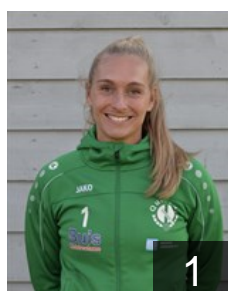

## Bleijenberg Jamie

Position: Left Wing  
Place of birth: Kwintsheul  
Date of birth: 07.09.2002  
Height: 180 cm

 NED

## Bruinen Dian

Position: Goalkeeper  
Place of birth: Kwintsheul  
Date of birth: 12.01.2002  
Height: 180 cm

 NED

## De Jong Mirthe

Position: Left Wing  
Place of birth:  
Date of birth: 18.01.2003  
Height: 180 cm

 NED

## De Vos Esther

Position: Goalkeeper  
Place of birth: Dordrecht  
Date of birth: 09.11.1995  
Height: 180 cm

 NED