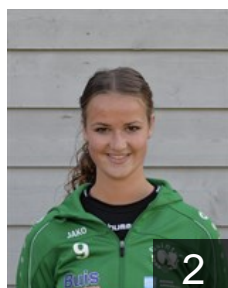

# CLUB COMPETITIONS - DELEGATION LIST

EHF European Cup Women 2021/22

 NED H.V. Quintus - Players

 NED

## Bleijenberg Jamie

Position: Left Wing  
Place of birth: Kwintsheul  
Date of birth: 07.09.2002  
Height: 180 cm

 NED