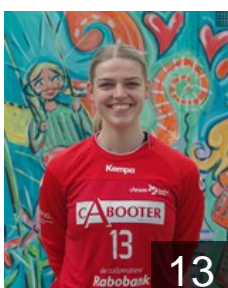

## Grummel Sharon

Position: Right Back  
Place of birth: Emmen  
Date of birth: 24.11.2000  
Height: 174 cm

 **NED**

## Meerts Roos

Position: Goalkeeper  
Place of birth: Venlo  
Date of birth: 19.01.2005  
Height: 173 cm

 **NED**

## Noordink Annika

Position: Centre Back  
Place of birth: Hengelo  
Date of birth: 09.01.1996  
Height: 166 cm

 **NED**

## Rovers Liza

Position: Goalkeeper  
Place of birth: Gemert-Bakel  
Date of birth: 24.03.2000  
Height: 177 cm

 **NED**