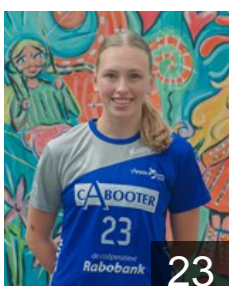

## Vaessens Ruby

Position: Line Player  
Place of birth: Sittard-Geleen  
Date of birth: 23.08.2003  
Height: 180 cm

 **NED**

## van Nijf Becky

Position: Right Wing  
Place of birth: Venlo  
Date of birth: 07.08.1992  
Height: 169 cm

 **NED**

## van Sleuwen Janiek

Position: Left Back  
Place of birth: Veghel  
Date of birth: 23.01.1997  
Height: 174 cm

 **NED**

## van Sleuwen Lianne

Position: Centre Back  
Place of birth: Veghel  
Date of birth: 04.12.1999  
Height: 174 cm

 **NED**