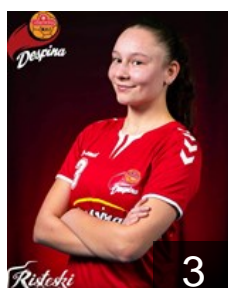

## Dimitrova Liljana

Position: Centre Back  
Place of birth: Prilep  
Date of birth: 21.04.2000  
Height: 164 cm

 MKD

## Dimoska Tamara

Position: Right Back  
Place of birth: Prilep  
Date of birth: 11.02.2000  
Height: 170 cm

 MKD

## Elenin Adela

Position: Left Wing  
Place of birth: Prilep  
Date of birth: 22.03.2004  
Height: 163 cm

 MKD

## Guleska Elena

Position: Line Player  
Place of birth: Prilep  
Date of birth: 21.02.2003  
Height: 165 cm

 MKD