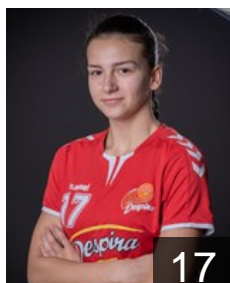

Left Club

MKD

Bogojeska Sara

Position: Left Back
Place of birth: Prilep
Date of birth: 15.06.2005
Height: 180 cm

Left Club on 08.02.2022

TEAM OFFICIALS

MKD

Ilieski Strasho

Date of birth: 30.11.1971