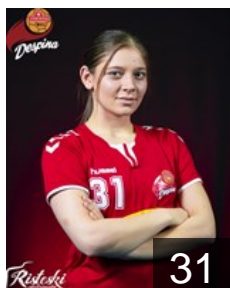

## Ripiloska Eva

Position: Line Player  
Place of birth: Prilep  
Date of birth: 21.07.2004  
Height: 167 cm

 MKD

## Ristevska Ivona

Position: Goalkeeper  
Place of birth: Prilep  
Date of birth: 19.05.2002  
Height: 168 cm

 MKD