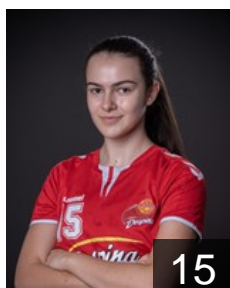

## Guleska Elena

Position: Line Player  
Place of birth: Prilep  
Date of birth: 21.02.2003  
Height: 165 cm

 MKD

## Kamcheska Angela

Position: Right Wing  
Place of birth: Prilep  
Date of birth: 06.08.2003  
Height: 167 cm

 MKD

## Minoska Ana Marija

Position: Left Wing  
Place of birth: Prilep  
Date of birth: 16.09.2003  
Height: 161 cm

 MKD