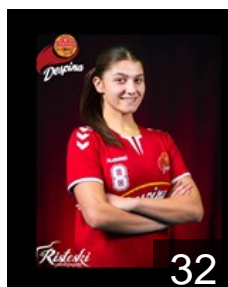

## Churlinovska Matea

Position: Goalkeeper  
Place of birth: Prilep  
Date of birth: 06.12.2005  
Height: 173 cm

 MKD

## Cvetkoska Sanja

Position: Field Player  
Place of birth: Prilep  
Date of birth: 22.08.2000  
Height: 174 cm

 MKD

## Dimitrova Liljana

Position: Centre Back  
Place of birth: Prilep  
Date of birth: 21.04.2000  
Height: 164 cm

 MKD

## Dimoska Tamara

Position: Right Back  
Place of birth: Prilep  
Date of birth: 11.02.2000  
Height: 170 cm

 MKD