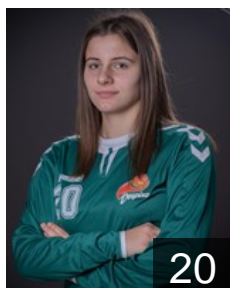

## Becirhodzic Hana

Position: Centre Back  
Place of birth: Sarajevo  
Date of birth: 13.09.2003  
Height: 175 cm

 MKD

## Canevska Evgenija

Position: Left Back  
Place of birth: Prilep  
Date of birth: 16.01.2003  
Height: 170 cm

 MKD

## Churlinovska Matea

Position: Goalkeeper  
Place of birth: Prilep  
Date of birth: 06.12.2005  
Height: 173 cm

 MKD

## Dimitrova Liljana

Position: Centre Back  
Place of birth: Prilep  
Date of birth: 21.04.2000  
Height: 164 cm

 MKD