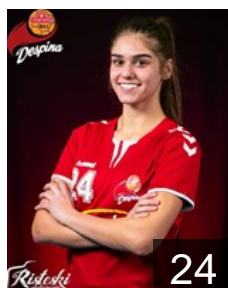

## Becirhodzic Hana

Position: Centre Back  
Place of birth: Sarajevo  
Date of birth: 13.09.2003  
Height: 175 cm

 MKD

## Canevska Evgenija

Position: Left Back  
Place of birth: Prilep  
Date of birth: 16.01.2003  
Height: 170 cm

 MKD

## Churlinovska Matea

Position: Goalkeeper  
Place of birth: Prilep  
Date of birth: 06.12.2005  
Height: 173 cm

 MKD

## Dimitrova Liljana

Position: Centre Back  
Place of birth: Prilep  
Date of birth: 21.04.2000  
Height: 164 cm

 MKD