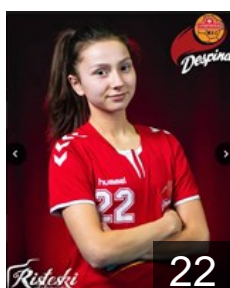

## Dimitrova Liljana

Position: Centre Back  
Place of birth: Prilep  
Date of birth: 21.04.2000  
Height: 164 cm

 MKD

## Dimoska Tamara

Position: Right Back  
Place of birth: Prilep  
Date of birth: 11.02.2000  
Height: 170 cm

 MKD