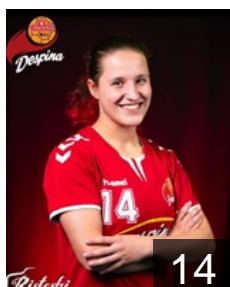

MKD

Dimitrova Liljana

Position: Centre Back
Place of birth: Prilep
Date of birth: 21.04.2000
Height: 164 cm