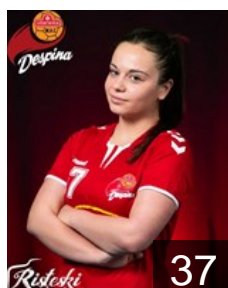

## Elenin Adela

Position: Left Wing  
Place of birth: Prilep  
Date of birth: 22.03.2004  
Height: 163 cm

 MKD

## Guleska Elena

Position: Line Player  
Place of birth: Prilep  
Date of birth: 21.02.2003  
Height: 165 cm

 MKD

## Kamcheska Angela

Position: Right Wing  
Place of birth: Prilep  
Date of birth: 06.08.2003  
Height: 167 cm

 MKD