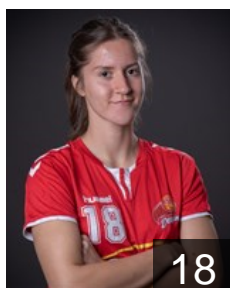

CLUB COMPETITIONS - DELEGATION LIST

EHF European Cup Women 2021/22

MKD ZRK Despina Prilep - Players

BIH

Becirhodzic Hana

Position: Centre Back
Place of birth: Sarajevo
Date of birth: 13.09.2003
Height: 175 cm