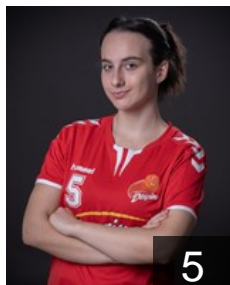

CLUB COMPETITIONS - DELEGATION LIST

EHF European Cup Women 2021/22

MKD ZRK Despina Prilep - Players

MKD

Ripiloska Eva

Position: Line Player
Place of birth: Prilep
Date of birth: 21.07.2004
Height: 167 cm