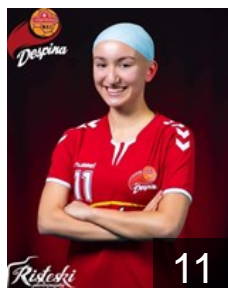

MKD

Spirkoska Meri

Position: Right Wing
Place of birth: Prilep
Date of birth: 24.12.2002
Height: 160 cm