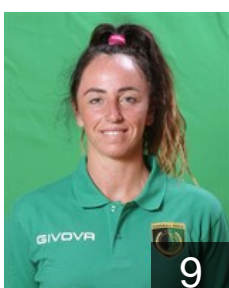

CLUB COMPETITIONS - DELEGATION LIST

EHF European Cup Women 2021/22

 ITA Handball Erice SSD ARL - Players

 ITA

Basolu Silvia

Position: Left Wing
Place of birth: Nuoro
Date of birth: 25.05.1997
Height: 160 cm

 ITA

Benincasa Lorena

Position: Centre Back
Place of birth: Salerno
Date of birth: 01.10.1985
Height: 168 cm

 CRO

Brkic Magdalena

Position: Goalkeeper
Place of birth: Vinkovci
Date of birth: 28.07.1997
Height: 178 cm

 ITA

Colombo Sabrina

Position: Centre Back
Place of birth: Tradate
Date of birth: 26.07.1988
Height: 169 cm

 ITA

Coppola Antonella

Position: Line Player
Place of birth: Salerno
Date of birth: 26.09.1986
Height: 167 cm

 ITA

Cozzi Mélina Ximena

Position: Left Wing
Place of birth: Buenos Aires
Date of birth: 03.04.1987
Height: 173 cm

 ITA

Di Lisciandro Alessandra

Position: Left Wing
Place of birth: Tarquinia
Date of birth: 06.11.1997
Height: 170 cm