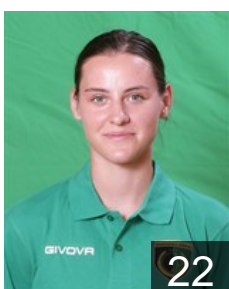

CLUB COMPETITIONS - DELEGATION LIST

EHF European Cup Women 2021/22

 ITA Handball Erice SSD ARL - Players

 ITA

Basolu Silvia

Position: Left Wing
Place of birth: Nuoro
Date of birth: 25.05.1997
Height: 160 cm

 ITA

Benincasa Lorena

Position: Centre Back
Place of birth: Salerno
Date of birth: 01.10.1985
Height: 168 cm

 CRO

Brkic Magdalena

Position: Goalkeeper
Place of birth: Vinkovci
Date of birth: 28.07.1997
Height: 178 cm