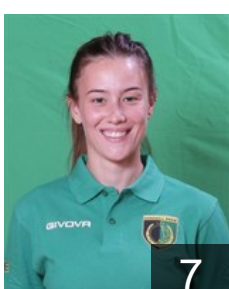

CLUB COMPETITIONS - DELEGATION LIST

EHF European Cup Women 2021/22

 ITA Handball Erice SSD ARL - Players

 ITA

Basolu Silvia

Position: Left Wing
Place of birth: Nuoro
Date of birth: 25.05.1997
Height: 160 cm

 ITA

Colombo Sabrina

Position: Centre Back
Place of birth: Tradate
Date of birth: 26.07.1988
Height: 169 cm

 ITA

Coppola Antonella

Position: Line Player
Place of birth: Salerno
Date of birth: 26.09.1986
Height: 167 cm

 ITA

Cozzi Mélina Ximena

Position: Left Wing
Place of birth: Buenos Aires
Date of birth: 03.04.1987
Height: 173 cm

 ITA

Di Lisciandro Alessandra

Position: Left Wing
Place of birth: Tarquinia
Date of birth: 06.11.1997
Height: 170 cm

 ITA

Felet Elena

Position: Goalkeeper
Place of birth: Motta di Livenza
Date of birth: 03.09.1999
Height: 168 cm

 ITA

Filindeu Martina

Position: Left Back
Place of birth: Nuoro
Date of birth: 11.11.2005
Height: 169 cm