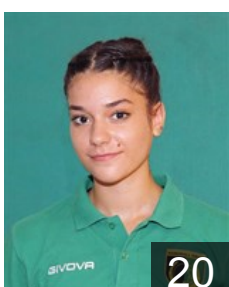

 ITA

Cozzi Mélina Ximena

Position: Left Wing
Place of birth: Buenos Aires
Date of birth: 03.04.1987
Height: 173 cm

 ITA

Di Lisciandro Alessandra

Position: Left Wing
Place of birth: Tarquinia
Date of birth: 06.11.1997
Height: 170 cm

 ITA

Felet Elena

Position: Goalkeeper
Place of birth: Motta di Livenza
Date of birth: 03.09.1999
Height: 168 cm

 ITA

Filindeu Martina

Position: Left Back
Place of birth: Nuoro
Date of birth: 11.11.2005
Height: 169 cm