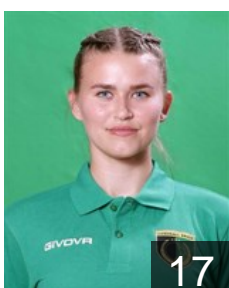

 ITA

Cozzi Mélina Ximena

Position: Left Wing
Place of birth: Buenos Aires
Date of birth: 03.04.1987
Height: 173 cm

 ITA

Di Lisciandro Alessandra

Position: Left Wing
Place of birth: Tarquinia
Date of birth: 06.11.1997
Height: 170 cm

 ITA

Felet Elena

Position: Goalkeeper
Place of birth: Motta di Livenza
Date of birth: 03.09.1999
Height: 168 cm

 ITA

Filindeu Martina

Position: Left Back
Place of birth: Nuoro
Date of birth: 11.11.2005
Height: 169 cm

 ITA

Firinu Benedetta

Position: Right Wing
Place of birth: Nuoro
Date of birth: 03.03.2007
Height: 150 cm

 EST

Gorbatsjova Polina

Position: Centre Back
Place of birth: Tallin
Date of birth: 20.09.2002
Height: 173 cm