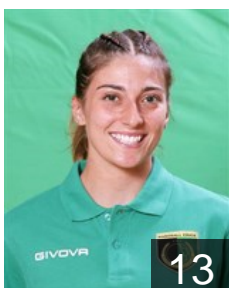

CLUB COMPETITIONS - DELEGATION LIST

EHF European Cup Women 2021/22

 ITA Handball Erice SSD ARL - Players

 ITA

Basolu Silvia

Position: Left Wing
Place of birth: Nuoro
Date of birth: 25.05.1997
Height: 160 cm

 ITA

Benincasa Lorena

Position: Centre Back
Place of birth: Salerno
Date of birth: 01.10.1985
Height: 168 cm

 CRO

Brkic Magdalena

Position: Goalkeeper
Place of birth: Vinkovci
Date of birth: 28.07.1997
Height: 178 cm