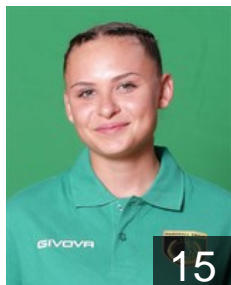

 ITA

Firinu Benedetta

Position: Right Wing
Place of birth: Nuoro
Date of birth: 03.03.2007
Height: 150 cm

 EST

Gorbatsjova Polina

Position: Centre Back
Place of birth: Tallin
Date of birth: 20.09.2002
Height: 173 cm

 ITA

Iacovello Martina

Position: Goalkeeper
Place of birth: Fondi (LT)
Date of birth: 25.05.1993
Height: 170 cm

CLUB COMPETITIONS - DELEGATION LIST

EHF European Cup Women 2021/22

 ITA Handball Erice SSD ARL - Players

 ITA

Kellner Rachel

Position: Left Back
Place of birth: Vasto
Date of birth: 10.11.2005
Height: 175 cm

 ITA

Losio Giulia Teresa

Position: Right Wing
Place of birth: Manerbio
Date of birth: 26.10.1997
Height: 165 cm