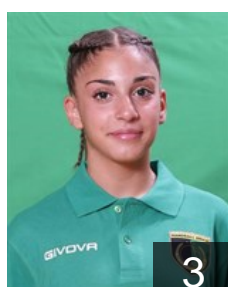

 ITA

Felet Elena

Position: Goalkeeper
Place of birth: Motta di Livenza
Date of birth: 03.09.1999
Height: 168 cm

 ITA

Filindeu Martina

Position: Left Back
Place of birth: Nuoro
Date of birth: 11.11.2005
Height: 169 cm

 ITA

Firinu Benedetta

Position: Right Wing
Place of birth: Nuoro
Date of birth: 03.03.2007
Height: 150 cm

 EST

Gorbatsjova Polina

Position: Centre Back
Place of birth: Tallin
Date of birth: 20.09.2002
Height: 173 cm