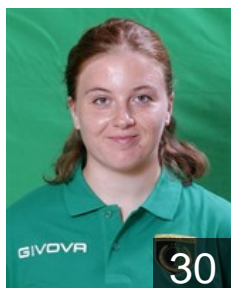

 ITA

Iacovello Martina

Position: Goalkeeper
Place of birth: Fondi (LT)
Date of birth: 25.05.1993
Height: 170 cm

CLUB COMPETITIONS - DELEGATION LIST

EHF European Cup Women 2021/22

 ITA Handball Erice SSD ARL - Players

 ITA

Kellner Rachel

Position: Left Back
Place of birth: Vasto
Date of birth: 10.11.2005
Height: 175 cm

 ITA

Losio Giulia Teresa

Position: Right Wing
Place of birth: Manerbio
Date of birth: 26.10.1997
Height: 165 cm

 ITA

Podariu Irina Maria

Position: Line Player
Place of birth: Botosani
Date of birth: 30.04.2001
Height: 167 cm

 ITA

Priolo Chiara

Position: Right Wing
Place of birth:
Date of birth: 18.07.2006
Height: -

 ITA