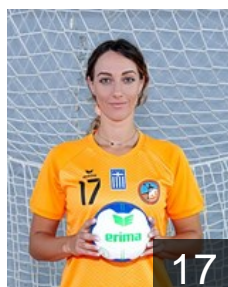

CLUB COMPETITIONS - DELEGATION LIST

EHF European Cup Women 2021/22

 GRE AESH Pylaia Thessaloniki - Players

 GRE
Athanasopoulou Athina
Position: Right Wing
Place of birth: Thessaloniki
Date of birth: 09.04.1991
Height: 170 cm

 GRE
Chorinou Androniki
Position: Left Back
Place of birth: Thessaloniki
Date of birth: 16.03.2002
Height: 164 cm

 GRE
Ioannidou Maria
Position: Line Player
Place of birth: Thessaloniki
Date of birth: 30.05.2003
Height: 171 cm

 GRE
Kaprinioti Athina
Position: Goalkeeper
Place of birth:
Date of birth: 25.09.2004
Height: 180 cm

 GRE
Kerlidi Eleni-Ioanna
Position: Right Back
Place of birth:
Date of birth: 23.10.2000
Height: 178 cm

 GRE
Kostopoulou Athina
Position: Right Back
Place of birth:
Date of birth: 30.12.1995
Height: 163 cm

 GRE
Koukmisi Aikaterini
Position: Centre Back
Place of birth:
Date of birth: 13.09.2000
Height: 175 cm