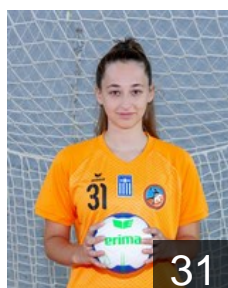

 GRE
Kaprinioti Athina
Position: Goalkeeper
Place of birth:
Date of birth: 25.09.2004
Height: 180 cm

 GRE
Kerlidi Eleni-Ioanna
Position: Right Back
Place of birth:
Date of birth: 23.10.2000
Height: 178 cm

 GRE
Kostopoulou Athina
Position: Right Back
Place of birth:
Date of birth: 30.12.1995
Height: 163 cm

 GRE
Koukmisi Aikaterini
Position: Centre Back
Place of birth:
Date of birth: 13.09.2000
Height: 175 cm

 GRE
Koukmisi Magdalini
Position: Line Player
Place of birth: Thessaloniki
Date of birth: 06.01.2004
Height: 170 cm

 GRE
Manolouda Theodora
Position: Line Player
Place of birth: Thessaloniki
Date of birth: 20.10.2002
Height: 169 cm

 GRE
Matzarli Evangelia
Position: Right Back
Place of birth: Thessaloniki
Date of birth: 31.08.2002
Height: 173 cm

 GRE
Moschou Thaleia
Position: Left Wing
Place of birth: Thessaloniki
Date of birth: 17.06.2002
Height: 165 cm