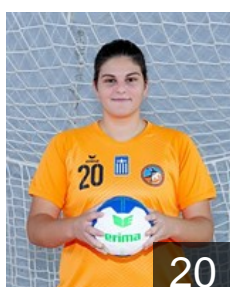

 GRE

Selemidou Danai

Position: Left Wing
Place of birth: Thessaloniki
Date of birth: 09.02.1999
Height: 169 cm

 GRE

Theodosopoulou Vasiliki

Position: Goalkeeper
Place of birth: Thessaloniki
Date of birth: 21.05.1998
Height: 170 cm

 GRE

Trochidou Chrysi

Position: Left Wing
Place of birth: Giannitsa
Date of birth: 24.06.1998
Height: 163 cm

 GRE

Trochidou E.

Position: Centre Back
Place of birth:
Date of birth: 01.01.2001
Height: 160 cm

 GRE

Tserepi Dimitra

Position: Left Back
Place of birth: Thessaloniki
Date of birth: 20.12.2000
Height: 171 cm

 GRE

Tsigarida Athanasia

Position: Left Back
Place of birth: Naousa
Date of birth: 06.12.2004
Height: 175 cm

 GRE

Tsigarida Athina

Position: Line Player
Place of birth: Thessaloniki
Date of birth: 20.04.2004
Height: 180 cm

 GRE

Zinonidou Styliani

Position: Line Player
Place of birth:
Date of birth: 19.06.1998
Height: 180 cm