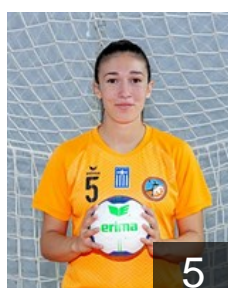

 GRE
Petridou Olympia
Position: Left Wing
Place of birth: Thessaloniki
Date of birth: 06.09.2000
Height: 168 cm

CLUB COMPETITIONS - DELEGATION LIST

EHF European Cup Women 2021/22

 GRE AESH Pylaia Thessaloniki - Players

 GRE

Poimenidou Eleni

Position: Line Player
Place of birth: Drama
Date of birth: 07.04.1980
Height: 172 cm

 GRE

Roumeli Eirini

Position: Left Wing
Place of birth: Thessaloniki
Date of birth: 01.11.2002
Height: 161 cm

 GRE

Selemidou Danai

Position: Left Wing
Place of birth: Thessaloniki
Date of birth: 09.02.1999
Height: 169 cm

 GRE

Theodosopoulou Vasiliki

Position: Goalkeeper
Place of birth: Thessaloniki
Date of birth: 21.05.1998
Height: 170 cm

 GRE

Trochidou Chrysi

Position: Left Wing
Place of birth: Giannitsa
Date of birth: 24.06.1998
Height: 163 cm

 GRE

Trochidou E.

Position: Centre Back
Place of birth:
Date of birth: 01.01.2001
Height: 160 cm