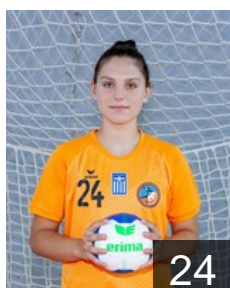

 GRE
Chorinou Androniki
Position: Left Back
Place of birth: Thessaloniki
Date of birth: 16.03.2002
Height: 164 cm

 GRE
Ioannidou Maria
Position: Line Player
Place of birth: Thessaloniki
Date of birth: 30.05.2003
Height: 171 cm

 GRE
Kaprinioti Athina
Position: Goalkeeper
Place of birth:
Date of birth: 25.09.2004
Height: 180 cm

 GRE
Kerlidi Eleni-Ioanna
Position: Right Back
Place of birth:
Date of birth: 23.10.2000
Height: 178 cm

 GRE
Kostopoulou Athina
Position: Right Back
Place of birth:
Date of birth: 30.12.1995
Height: 163 cm

 GRE
Koukmisi Aikaterini
Position: Centre Back
Place of birth:
Date of birth: 13.09.2000
Height: 175 cm

 GRE
Koukmisi Magdalini
Position: Line Player
Place of birth: Thessaloniki
Date of birth: 06.01.2004
Height: 170 cm

 GRE
Manolouda Theodora
Position: Line Player
Place of birth: Thessaloniki
Date of birth: 20.10.2002
Height: 169 cm