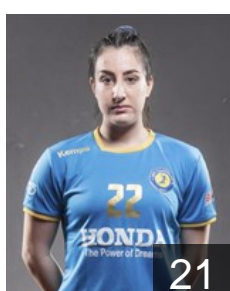

CLUB COMPETITIONS - DELEGATION LIST

EHF European Cup Women 2021/22

 GRE AEP Panorama - Players

 GRE

Amanatidou Zoi

Position: Right Wing
Place of birth:
Date of birth: 24.10.1998
Height: 162 cm

 GRE

Askepidou A.

Position: Left Wing
Place of birth: Thessaloniki
Date of birth: 24.09.2002
Height: 170 cm

 ALB

Carciu Maria

Position: Line Player
Place of birth: THESSALONIKI
Date of birth: 07.08.2002
Height: 172 cm

 GRE

Emmanouilidou Christina

Position: Left Wing
Place of birth: Veroia
Date of birth: 21.09.1998
Height: 165 cm

 GRE

Karaveli Lamprini

Position: Right Back
Place of birth: Thessaloniki
Date of birth: 14.01.1998
Height: 174 cm

 GRE

Kouklotidou Eirini

Position: Left Wing
Place of birth: Thessaloniki
Date of birth: 25.06.2003
Height: 168 cm

 GRE

Kouklotidou Eleftheria

Position: Right Wing
Place of birth: Thessaloniki
Date of birth: 05.02.2002
Height: 168 cm