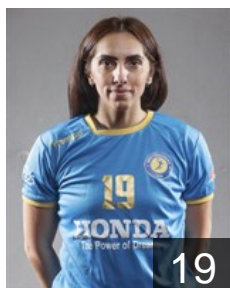

 GRE

Ntantira Eleni

Position: Goalkeeper
Place of birth: Thessaloniki
Date of birth: 05.10.1999
Height: 172 cm

CLUB COMPETITIONS - DELEGATION LIST

EHF European Cup Women 2021/22

 GRE AEP Panorama - Players

 GRE

Papadopoulou Agni

Position: Left Back
Place of birth: Thessaloniki
Date of birth: 04.12.2003
Height: 177 cm

 GRE

Papadopoulou Gesthimani

Position: Right Back
Place of birth: Thessaloniki
Date of birth: 04.12.2003
Height: 170 cm

 GRE

Prokopidou Eleni

Position: Centre Back
Place of birth: Tbilisi
Date of birth: 22.11.1990
Height: 169 cm

 GRE

Samolada Evgenia

Position: Right Back
Place of birth: Thessaloniki
Date of birth: 31.01.2000
Height: 180 cm