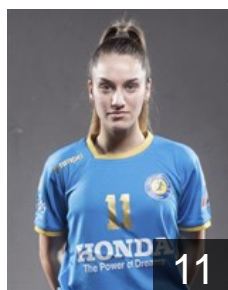

CLUB COMPETITIONS - DELEGATION LIST

EHF European Cup Women 2021/22

 GRE AEP Panorama - Players

 GRE

Amanatidou Zoi

Position: Right Wing
Place of birth:
Date of birth: 24.10.1998
Height: 162 cm

 GRE

Askepidou A.

Position: Left Wing
Place of birth: Thessaloniki
Date of birth: 24.09.2002
Height: 170 cm

 ALB

Carciu Maria

Position: Line Player
Place of birth: THESSALONIKI
Date of birth: 07.08.2002
Height: 172 cm

 GRE

Emmanouilidou Christina

Position: Left Wing
Place of birth: Veroia
Date of birth: 21.09.1998
Height: 165 cm

 GRE

Karaveli Lamprini

Position: Right Back
Place of birth: Thessaloniki
Date of birth: 14.01.1998
Height: 174 cm