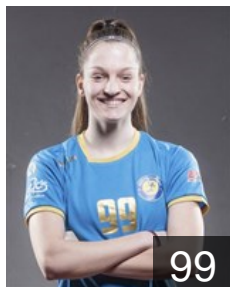

 GRE

Koulouri Georgia

Position: Centre Back
Place of birth: Kerkyra
Date of birth: 07.03.2003
Height: 163 cm

 GRE

Koutsimani Soumela

Position: Goalkeeper
Place of birth:
Date of birth: 13.03.2002
Height: 180 cm

 GRE

Liouka Eleni

Position: Left Wing
Place of birth: Thessaloniki
Date of birth: 23.11.2002
Height: 163 cm

 GRE

Minga Natalia

Position: Right Back
Place of birth: Thessaloniki
Date of birth: 20.07.2002
Height: 173 cm

 GRE

Ntantira Eleni

Position: Goalkeeper
Place of birth: Thessaloniki
Date of birth: 05.10.1999
Height: 172 cm

CLUB COMPETITIONS - DELEGATION LIST

EHF European Cup Women 2021/22

 GRE AEP Panorama - Players

 GRE

Papadopoulou Agni

Position: Left Back
Place of birth: Thessaloniki
Date of birth: 04.12.2003
Height: 177 cm

 GRE

Papadopoulou Gesthimani

Position: Right Back
Place of birth: Thessaloniki
Date of birth: 04.12.2003
Height: 170 cm