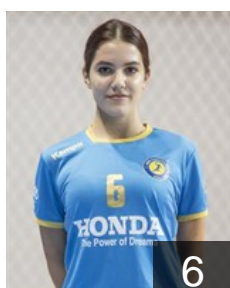

 GRE

Prokopidou Eleni

Position: Centre Back
Place of birth: Tbilisi
Date of birth: 22.11.1990
Height: 169 cm

 GRE

Samolada Evgenia

Position: Right Back
Place of birth: Thessaloniki
Date of birth: 31.01.2000
Height: 180 cm

 GRE

Theodoraki Georgia

Position: Goalkeeper
Place of birth: Thessaloniki
Date of birth: 25.10.2000
Height: 185 cm

 GRE

Vrampa Dimitra

Position: Line Player
Place of birth: Thessaloniki
Date of birth: 08.07.2000
Height: 169 cm

 GRE

Vrampa Eleni-Maria

Position: Right Back
Place of birth: Thessaloniki
Date of birth: 31.05.2003
Height: 177 cm

 GRE

Zeneli Erika

Position: Left Back
Place of birth:
Date of birth: 13.05.2000
Height: 175 cm