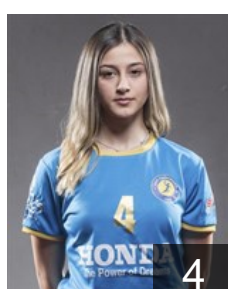

CLUB COMPETITIONS - DELEGATION LIST

EHF European Cup Women 2021/22

 GRE AEP Panorama - Players

 GRE

Amanatidou Zoi

Position: Right Wing
Place of birth:
Date of birth: 24.10.1998
Height: 162 cm

 GRE

Askepidou A.

 GRE

Koulouri Georgia

Position: Centre Back
Place of birth: Kerkyra
Date of birth: 07.03.2003
Height: 163 cm

 GRE

Koutsimani Soumela

Position: Goalkeeper
Place of birth:
Date of birth: 13.03.2002
Height: 180 cm

 GRE

Liouka Eleni

Position: Left Wing
Place of birth: Thessaloniki
Date of birth: 23.11.2002
Height: 163 cm

 GRE

Minga Natalia

Position: Right Back
Place of birth: Thessaloniki
Date of birth: 20.07.2002
Height: 173 cm

 GRE

Ntantira Eleni

Position: Goalkeeper
Place of birth: Thessaloniki
Date of birth: 05.10.1999
Height: 172 cm

CLUB COMPETITIONS - DELEGATION LIST

EHF European Cup Women 2021/22

 GRE AEP Panorama - Players