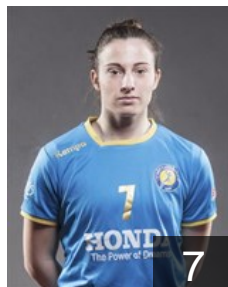

 GRE

Koulouri Georgia

Position: Centre Back
Place of birth: Kerkyra
Date of birth: 07.03.2003
Height: 163 cm

 GRE

Koutsimani Soumela

Position: Goalkeeper
Place of birth:
Date of birth: 13.03.2002
Height: 180 cm

 GRE

Liouka Eleni

Position: Left Wing
Place of birth: Thessaloniki
Date of birth: 23.11.2002
Height: 163 cm

 GRE

Minga Natalia

Position: Right Back
Place of birth: Thessaloniki
Date of birth: 20.07.2002
Height: 173 cm

 GRE

Ntantira Eleni

Position: Goalkeeper
Place of birth: Thessaloniki
Date of birth: 05.10.1999
Height: 172 cm

CLUB COMPETITIONS - DELEGATION LIST

EHF European Cup Women 2021/22

 GRE AEP Panorama - Players

 GRE

Papadopoulou Agni

Position: Left Back
Place of birth: Thessaloniki
Date of birth: 04.12.2003
Height: 177 cm

 GRE

Papadopoulou Gesthimani

Position: Right Back
Place of birth: Thessaloniki
Date of birth: 04.12.2003
Height: 170 cm