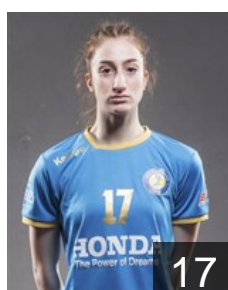

CLUB COMPETITIONS - DELEGATION LIST

EHF European Cup Women 2021/22

 GRE AEP Panorama - Players

 GRE

Amanatidou Zoi

Position: Right Wing
Place of birth:
Date of birth: 24.10.1998
Height: 162 cm

 GRE

Askepidou A.

Position: Left Wing
Place of birth: Thessaloniki
Date of birth: 24.09.2002
Height: 170 cm

 ALB

Carciu Maria

Position: Line Player
Place of birth: THESSALONIKI
Date of birth: 07.08.2002
Height: 172 cm

 GRE

Emmanouilidou Christina

Position: Left Wing
Place of birth: Veroia
Date of birth: 21.09.1998
Height: 165 cm

 GRE

Karaveli Lamprini

Position: Right Back
Place of birth: Thessaloniki
Date of birth: 14.01.1998
Height: 174 cm

 GRE

Kouklotidou Eirini

Position: Left Wing
Place of birth: Thessaloniki
Date of birth: 25.06.2003
Height: 168 cm

 GRE

Kouklotidou Eleftheria

Position: Right Wing
Place of birth: Thessaloniki
Date of birth: 05.02.2002
Height: 168 cm