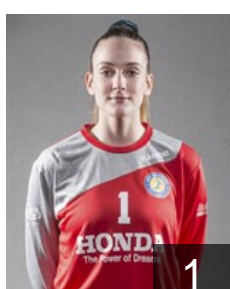

CLUB COMPETITIONS - DELEGATION LIST

EHF European Cup Women 2021/22

 GRE AEP Panorama - Players

 GRE

Amanatidou Zoi

Position: Right Wing
Place of birth:
Date of birth: 24.10.1998
Height: 162 cm

 GRE

Askepidou A.

Emmanouilidou Christina

Position: Left Wing
Place of birth: Veroia
Date of birth: 21.09.1998
Height: 165 cm

 GRE

Karaveli Lamprini

Position: Right Back
Place of birth: Thessaloniki
Date of birth: 14.01.1998
Height: 174 cm

 GRE

Kouklotidou Eirini

Position: Left Wing
Place of birth: Thessaloniki
Date of birth: 25.06.2003
Height: 168 cm

 GRE

Kouklotidou Eleftheria

Position: Right Wing
Place of birth: Thessaloniki
Date of birth: 05.02.2002
Height: 168 cm

 GRE

Koulouri Georgia

Position: Centre Back
Place of birth: Kerkyra
Date of birth: 07.03.2003
Height: 163 cm

 GRE

Koutsimani Soumela

Position: Goalkeeper
Place of birth:
Date of birth: 13.03.2002
Height: 180 cm