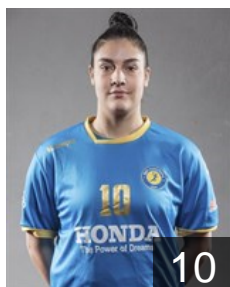

CLUB COMPETITIONS - DELEGATION LIST

EHF European Cup Women 2021/22

 GRE AEP Panorama - Players

 GRE

Amanatidou Zoi

Position: Right Wing
Place of birth:
Date of birth: 24.10.1998
Height: 162 cm

 GRE

Askepidou A.

 GRE

Theodoraki Georgia

Position: Goalkeeper
Place of birth: Thessaloniki
Date of birth: 25.10.2000
Height: 185 cm

 GRE

Vrampa Dimitra

Position: Line Player
Place of birth: Thessaloniki
Date of birth: 08.07.2000
Height: 169 cm

 GRE

Vrampa Eleni-Maria

Position: Right Back
Place of birth: Thessaloniki
Date of birth: 31.05.2003
Height: 177 cm

 GRE

Zeneli Erika

Position: Left Back
Place of birth:
Date of birth: 13.05.2000
Height: 175 cm

Left Club

 GRE

Kyriklidou Christiana

Position: Line Player
Place of birth: Veroia
Date of birth: 19.08.2001
Height: 178 cm

Left Club on 03.01.2022

CLUB COMPETITIONS - DELEGATION LIST

EHF European Cup Women 2021/22