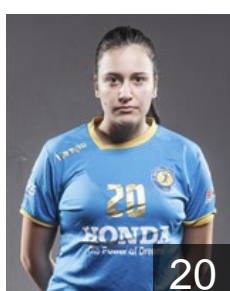

CLUB COMPETITIONS - DELEGATION LIST

EHF European Cup Women 2021/22

 GRE AEP Panorama - Players

 GRE

Amanatidou Zoi

Position: Right Wing
Place of birth:
Date of birth: 24.10.1998
Height: 162 cm

 GRE

Askepidou A.

 GRE

Kouklotidou Eirini

Position: Left Wing
Place of birth: Thessaloniki
Date of birth: 25.06.2003
Height: 168 cm

 GRE

Kouklotidou Eleftheria

Position: Right Wing
Place of birth: Thessaloniki
Date of birth: 05.02.2002
Height: 168 cm

 GRE

Koulouri Georgia

Position: Centre Back
Place of birth: Kerkyra
Date of birth: 07.03.2003
Height: 163 cm

 GRE

Koutsimani Soumela

Position: Goalkeeper
Place of birth:
Date of birth: 13.03.2002
Height: 180 cm

 GRE

Liouka Eleni

Position: Left Wing
Place of birth: Thessaloniki
Date of birth: 23.11.2002
Height: 163 cm

 GRE

Minga Natalia

Position: Right Back
Place of birth: Thessaloniki
Date of birth: 20.07.2002
Height: 173 cm