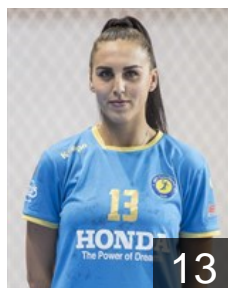

 GRE

Ntantira Eleni

Position: Goalkeeper
Place of birth: Thessaloniki
Date of birth: 05.10.1999
Height: 172 cm

CLUB COMPETITIONS - DELEGATION LIST

EHF European Cup Women 2021/22

 GRE AEP Panorama - Players

 GRE

Papadopoulou Agni

Position: Left Back
Place of birth: Thessaloniki
Date of birth: 04.12.2003
Height: 177 cm

 GRE

Papadopoulou Gesthimani

Position: Right Back
Place of birth: Thessaloniki
Date of birth: 04.12.2003
Height: 170 cm

 GRE

Prokopidou Eleni

Position: Centre Back
Place of birth: Tbilisi
Date of birth: 22.11.1990
Height: 169 cm

 GRE

Samolada Evgenia

Position: Right Back
Place of birth: Thessaloniki
Date of birth: 31.01.2000
Height: 180 cm