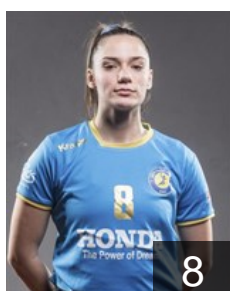

CLUB COMPETITIONS - DELEGATION LIST

EHF European Cup Women 2021/22

 GRE AEP Panorama - Players

 GRE

Amanatidou Zoi

Position: Right Wing
Place of birth:
Date of birth: 24.10.1998
Height: 162 cm

 GRE

Askepidou A.

Position: Left Wing
Place of birth: Thessaloniki
Date of birth: 24.09.2002
Height: 170 cm

 ALB

Carciu Maria

Position: Line Player
Place of birth: THESSALONIKI
Date of birth: 07.08.2002
Height: 172 cm

 GRE

Emmanouilidou Christina

Position: Left Wing
Place of birth: Veroia
Date of birth: 21.09.1998
Height: 165 cm

 GRE

Karaveli Lamprini

Position: Right Back
Place of birth: Thessaloniki
Date of birth: 14.01.1998
Height: 174 cm