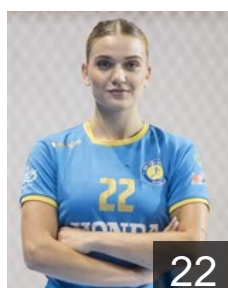

 GRE

Prokopidou Eleni

Position: Centre Back
Place of birth: Tbilisi
Date of birth: 22.11.1990
Height: 169 cm

 GRE

Samolada Evgenia

Position: Right Back
Place of birth: Thessaloniki
Date of birth: 31.01.2000
Height: 180 cm

 GRE

Theodoraki Georgia

Position: Goalkeeper
Place of birth: Thessaloniki
Date of birth: 25.10.2000
Height: 185 cm

 GRE

Vrampa Dimitra

Position: Line Player
Place of birth: Thessaloniki
Date of birth: 08.07.2000
Height: 169 cm

 GRE

Vrampa Eleni-Maria

Position: Right Back
Place of birth: Thessaloniki
Date of birth: 31.05.2003
Height: 177 cm

 GRE

Zeneli Erika

Position: Left Back
Place of birth:
Date of birth: 13.05.2000
Height: 175 cm