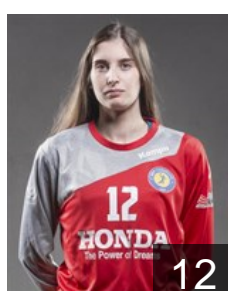

 GRE

Koulouri Georgia

Position: Centre Back
Place of birth: Kerkyra
Date of birth: 07.03.2003
Height: 163 cm

 GRE

Koutsimani Soumela

Position: Goalkeeper
Place of birth:
Date of birth: 13.03.2002
Height: 180 cm

 GRE

Liouka Eleni

Position: Left Wing
Place of birth: Thessaloniki
Date of birth: 23.11.2002
Height: 163 cm

 GRE

Minga Natalia

Position: Right Back
Place of birth: Thessaloniki
Date of birth: 20.07.2002
Height: 173 cm

 GRE

Ntantira Eleni

Position: Goalkeeper
Place of birth: Thessaloniki
Date of birth: 05.10.1999
Height: 172 cm

CLUB COMPETITIONS - DELEGATION LIST

EHF European Cup Women 2021/22

 GRE AEP Panorama - Players