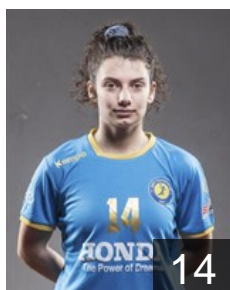

CLUB COMPETITIONS - DELEGATION LIST

EHF European Cup Women 2021/22

 GRE AEP Panorama - Players

 GRE

Amanatidou Zoi

Position: Right Wing
Place of birth:
Date of birth: 24.10.1998
Height: 162 cm

 GRE

Askepidou A.

Position: Left Wing
Place of birth: Thessaloniki
Date of birth: 24.09.2002
Height: 170 cm

 ALB

Carciu Maria

Position: Line Player
Place of birth: THESSALONIKI
Date of birth: 07.08.2002
Height: 172 cm

 GRE

Emmanouilidou Christina

Position: Left Wing
Place of birth: Veroia
Date of birth: 21.09.1998
Height: 165 cm

 GRE

Karaveli Lamprini

Position: Right Back
Place of birth: Thessaloniki
Date of birth: 14.01.1998
Height: 174 cm