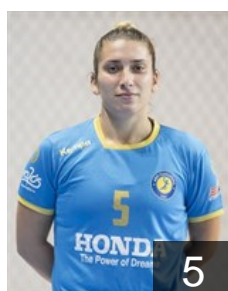

CLUB COMPETITIONS - DELEGATION LIST

EHF European Cup Women 2021/22

 GRE AEP Panorama - Players

 GRE

Amanatidou Zoi

Position: Right Wing
Place of birth:
Date of birth: 24.10.1998
Height: 162 cm

 GRE

Askepidou A.

Position: Left Wing
Place of birth: Thessaloniki
Date of birth: 24.09.2002
Height: 170 cm

 ALB

Carciu Maria

Position: Line Player
Place of birth: THESSALONIKI
Date of birth: 07.08.2002
Height: 172 cm

 GRE

Emmanouilidou Christina

Position: Left Wing
Place of birth: Veroia
Date of birth: 21.09.1998
Height: 165 cm

 GRE

Karaveli Lamprini

Position: Right Back
Place of birth: Thessaloniki
Date of birth: 14.01.1998
Height: 174 cm