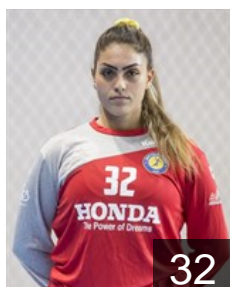

 GRE

Ntantira Eleni

Position: Goalkeeper
Place of birth: Thessaloniki
Date of birth: 05.10.1999
Height: 172 cm

CLUB COMPETITIONS - DELEGATION LIST

EHF European Cup Women 2021/22

 GRE AEP Panorama - Players

 GRE

Papadopoulou Agni

Position: Left Back
Place of birth: Thessaloniki
Date of birth: 04.12.2003
Height: 177 cm

 GRE

Papadopoulou Gesthimani

Position: Right Back
Place of birth: Thessaloniki
Date of birth: 04.12.2003
Height: 170 cm

 GRE

Prokopidou Eleni

Position: Centre Back
Place of birth: Tbilisi
Date of birth: 22.11.1990
Height: 169 cm

 GRE

Samolada Evgenia

Position: Right Back
Place of birth: Thessaloniki
Date of birth: 31.01.2000
Height: 180 cm

 GRE

Theodoraki Georgia

Position: Goalkeeper
Place of birth: Thessaloniki
Date of birth: 25.10.2000
Height: 185 cm

 GRE

Vrampa Dimitra

Position: Line Player
Place of birth: Thessaloniki
Date of birth: 08.07.2000
Height: 169 cm