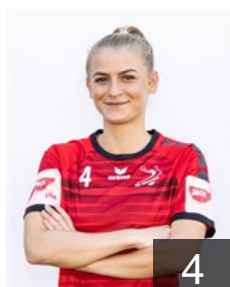

CLUB COMPETITIONS - DELEGATION LIST

EHF European Cup Women 2021/22

 CZE HK Hodonin - Players

 POL

Cygan Klaudia

Position: Left Back
Place of birth: Otwock
Date of birth: 11.04.1998
Height: 184 cm

 CZE

Drexlerová Sára

Position: Centre Back
Place of birth: Trebíč
Date of birth: 19.01.2003
Height: 180 cm

 CZE

Ivicicova Irena

Position: Back
Place of birth: Hodonín
Date of birth: 08.05.1995
Height: 168 cm

 CZE

Jadamíková Petra

Position: Back
Place of birth: Karviná
Date of birth: 27.04.1996
Height: 174 cm

 SVK

Jastrábová Andrea

Position: Centre Back
Place of birth: Myjava
Date of birth: 19.09.1996
Height: 162 cm

 CZE

Kalinová Nikola

Position: Centre Back
Place of birth: Hodonín
Date of birth: 24.11.1998
Height: 177 cm

 CZE

Kolarikova Beata

Position: Back
Place of birth: Hodonín
Date of birth: 27.01.2004
Height: 175 cm

 CZE

Krejcikova Bara