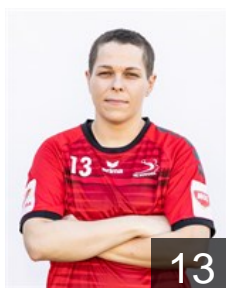

CZE

Jadamíková Petra

Position: Back
Place of birth: Karviná
Date of birth: 27.04.1996
Height: 174 cm