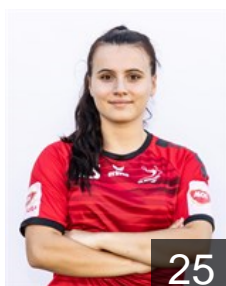

Position: Back
Place of birth: Karviná
Date of birth: 27.04.1996
Height: 174 cm

 SVK

Jastrábová Andrea

Position: Centre Back
Place of birth: Myjava
Date of birth: 19.09.1996
Height: 162 cm

 CZE

Kalinová Nikola

Position: Centre Back
Place of birth: Hodonín
Date of birth: 24.11.1998
Height: 177 cm

 CZE

Kolarikova Beata

Position: Back
Place of birth: Hodonín
Date of birth: 27.01.2004
Height: 175 cm

 CZE

Krejcikova Bara

Position: Left Back
Place of birth: Ivancice
Date of birth: 09.02.2000
Height: 170 cm

 CZE

Krejcikova Lucie

Position: Left Wing
Place of birth: Ivancice
Date of birth: 21.04.2002
Height: 171 cm

 POL

Malecka Kornelia