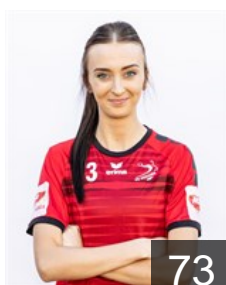

Position: Back
Place of birth: Karviná
Date of birth: 27.04.1996
Height: 174 cm

 SVK

Jastrábová Andrea

Position: Centre Back
Place of birth: Myjava
Date of birth: 19.09.1996
Height: 162 cm

 CZE

Kalinová Nikola

Position: Centre Back
Place of birth: Hodonín
Date of birth: 24.11.1998
Height: 177 cm

 CZE

Kolarikova Beata

Position: Back
Place of birth: Hodonín
Date of birth: 27.01.2004
Height: 175 cm

 CZE

Krejcikova Bara

Position: Left Back
Place of birth: Ivancice
Date of birth: 09.02.2000
Height: 170 cm

 CZE

Krejcikova Lucie

Position: Left Wing
Place of birth: Ivancice
Date of birth: 21.04.2002
Height: 171 cm

 POL

Malecka Kornelia

Position: Right Back
Place of birth: Reszel
Date of birth: 24.03.1999
Height: 180 cm

 CZE

Nováková Hedvika

Position: Right Wing
Place of birth: Brno
Date of birth: 29.06.1999
Height: 165 cm

 CZE

Novotna Tereza