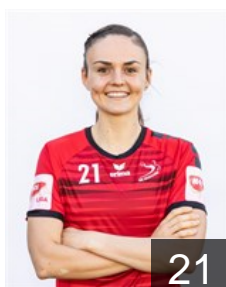

CLUB COMPETITIONS - DELEGATION LIST

EHF European Cup Women 2021/22

 CZE HK Hodonin - Players

 POL

Cygan Klaudia

Position: Left Back
Place of birth: Otwock
Date of birth: 11.04.1998
Height: 184 cm

 CZE

Drexlerová Sára

Position: Centre Back
Place of birth: Trebíč
Date of birth: 19.01.2003
Height: 180 cm

 CZE

Ivicicova Irena

Position: Back
Place of birth: Hodonín
Date of birth: 08.05.1995
Height: 168 cm

 CZE

Jadamíková Petra

Position: Back
Place of birth: Karviná
Date of birth: 27.04.1996
Height: 174 cm

 SVK

Jastrábová Andrea

Position: Centre Back
Place of birth: Myjava
Date of birth: 19.09.1996
Height: 162 cm

 CZE

Kalinová Nikola

Position: Centre Back
Place of birth: Hodonín
Date of birth: 24.11.1998
Height: 177 cm

 CZE

Kolarikova Beata

Position: Back
Place of birth: Hodonín
Date of birth: 27.01.2004
Height: 175 cm

 CZE

Krejcikova Bara