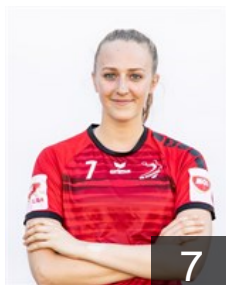

CLUB COMPETITIONS - DELEGATION LIST

EHF European Cup Women 2021/22

 CZE HK Hodonin - Players

 POL

Cygan Klaudia

Position: Left Back
Place of birth: Otwock
Date of birth: 11.04.1998
Height: 184 cm

 CZE

Drexlerová Sára

Position: Centre Back
Place of birth: Trebíč
Date of birth: 19.01.2003
Height: 180 cm

 CZE

Ivicicova Irena

Position: Back
Place of birth: Hodonín
Date of birth: 08.05.1995
Height: 168 cm

 CZE

Jadamíková Petra

Position: Back
Place of birth: Karviná
Date of birth: 27.04.1996
Height: 174 cm

 SVK

Jastrábová Andrea

Position: Centre Back
Place of birth: Myjava
Date of birth: 19.09.1996
Height: 162 cm

 CZE

Kalinová Nikola