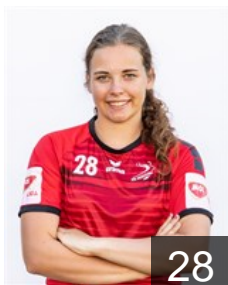

Position: Left Back
Place of birth: Ivancice
Date of birth: 09.02.2000
Height: 170 cm

 CZE

Krejcikova Lucie

Position: Left Wing
Place of birth: Ivancice
Date of birth: 21.04.2002
Height: 171 cm

 POL

Malecka Kornelia

Position: Right Back
Place of birth: Reszel
Date of birth: 24.03.1999
Height: 180 cm

 CZE

Nováková Hedvika

Position: Right Wing
Place of birth: Brno
Date of birth: 29.06.1999
Height: 165 cm

 CZE

Novotna Tereza

Position: Goalkeeper
Place of birth: Kyjov
Date of birth: 21.08.2002
Height: 172 cm

CLUB COMPETITIONS - DELEGATION LIST

EHF European Cup Women 2021/22

 CZE HK Hodonin - Players

 CZE

Olsova Barbora

Position: Left Back
Place of birth: Ivancice
Date of birth: 14.07.2000
Height: 175 cm