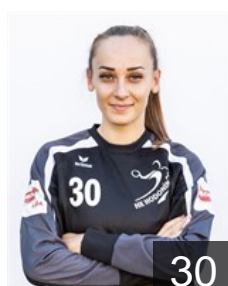

 SVK

Rehusova Patricia

Position: Goalkeeper
Place of birth: Skalica
Date of birth: 26.01.1996
Height: 177 cm

 CZE

Smejova Michaela

Position: Right Back
Place of birth: Brno
Date of birth: 30.11.2003
Height: 168 cm

 SVK

Vichova Laura

Position: Left Wing
Place of birth: Bojnice
Date of birth: 30.12.1994
Height: 164 cm

 SVK

Višnovská Simona

Position: Left Back
Place of birth: Vranov nad
Date of birth: 19.03.1996
Height: 163 cm

 CZE

Zichova Barbora

Position: Goalkeeper
Place of birth: Hodonín
Date of birth: 17.05.2001
Height: 174 cm

TEAM OFFICIALS

 CZE

Korinek Ales

Date of birth: 19.06.1981