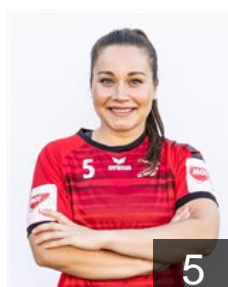

 SVK

Rehusova Patricia

Position: Goalkeeper
Place of birth: Skalica
Date of birth: 26.01.1996
Height: 177 cm

 CZE

Smejova Michaela

Position: Right Back
Place of birth: Brno
Date of birth: 30.11.2003
Height: 168 cm

 SVK

Vichova Laura

Position: Left Wing
Place of birth: Bojnice
Date of birth: 30.12.1994
Height: 164 cm

 SVK

Višnovská Simona

Position: Left Back
Place of birth: Vranov nad
Date of birth: 19.03.1996
Height: 163 cm