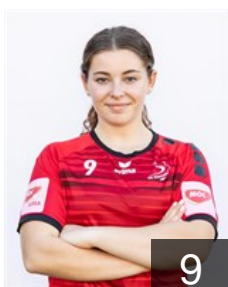

Position: Goalkeeper
Place of birth: Kyjov
Date of birth: 21.08.2002
Height: 172 cm

CLUB COMPETITIONS - DELEGATION LIST

EHF European Cup Women 2021/22

 CZE HK Hodonin - Players

 CZE

Olsova Barbora

Position: Left Back
Place of birth: Ivancice
Date of birth: 14.07.2000
Height: 175 cm

 CZE

Poláčková Diana

Position: Left Back
Place of birth: Karvina
Date of birth: 08.09.1993
Height: 182 cm

 CZE

Pospisilova Sarka

Position: Back
Place of birth: Kromeríž
Date of birth: 25.11.1987
Height: 180 cm

 SVK

Rehusova Patricia

Position: Goalkeeper
Place of birth: Skalica
Date of birth: 26.01.1996
Height: 177 cm

 CZE

Smejova Michaela

Position: Right Back
Place of birth: Brno
Date of birth: 30.11.2003
Height: 168 cm