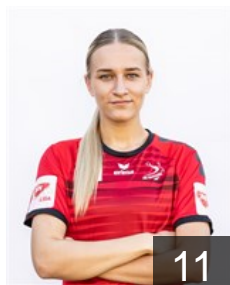

CLUB COMPETITIONS - DELEGATION LIST

EHF European Cup Women 2021/22

 CZE HK Hodonin - Players

 POL

Cygan Klaudia

Position: Left Back
Place of birth: Otwock
Date of birth: 11.04.1998
Height: 184 cm

 CZE

Drexlerová Sára