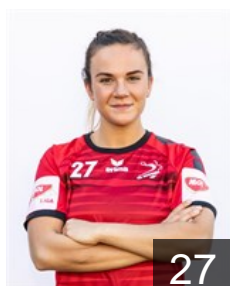

Position: Centre Back
Place of birth: Hodonín
Date of birth: 24.11.1998
Height: 177 cm

 CZE

Kolarikova Beata

Position: Back
Place of birth: Hodonín
Date of birth: 27.01.2004
Height: 175 cm

 CZE

Krejcikova Bara

Position: Left Back
Place of birth: Ivancice
Date of birth: 09.02.2000
Height: 170 cm

 CZE

Krejcikova Lucie

Position: Left Wing
Place of birth: Ivancice
Date of birth: 21.04.2002
Height: 171 cm

 POL

Malecka Kornelia

Position: Right Back
Place of birth: Reszel
Date of birth: 24.03.1999
Height: 180 cm

 CZE

Nováková Hedvika

Position: Right Wing
Place of birth: Brno
Date of birth: 29.06.1999
Height: 165 cm

 CZE

Novotna Tereza