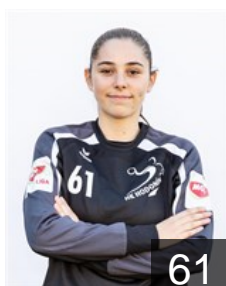

Position: Centre Back
Place of birth: Hodonín
Date of birth: 24.11.1998
Height: 177 cm

 CZE

Kolarikova Beata

Position: Back
Place of birth: Hodonín
Date of birth: 27.01.2004
Height: 175 cm

 CZE

Krejcikova Bara

Position: Left Back
Place of birth: Ivancice
Date of birth: 09.02.2000
Height: 170 cm

 CZE

Krejcikova Lucie

Position: Left Wing
Place of birth: Ivancice
Date of birth: 21.04.2002
Height: 171 cm

 POL

Malecka Kornelia

Position: Right Back
Place of birth: Reszel
Date of birth: 24.03.1999
Height: 180 cm

 CZE

Nováková Hedvika

Position: Right Wing
Place of birth: Brno
Date of birth: 29.06.1999
Height: 165 cm

 CZE

Novotna Tereza