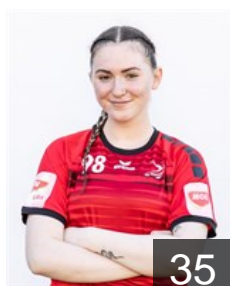

Position: Back
Place of birth: Karviná
Date of birth: 27.04.1996
Height: 174 cm

 SVK

Jastrábová Andrea

Position: Centre Back
Place of birth: Myjava
Date of birth: 19.09.1996
Height: 162 cm

 CZE

Kalinová Nikola

Position: Centre Back
Place of birth: Hodonín
Date of birth: 24.11.1998
Height: 177 cm

 CZE

Kolarikova Beata

Position: Back
Place of birth: Hodonín
Date of birth: 27.01.2004
Height: 175 cm

 CZE

Krejcikova Bara