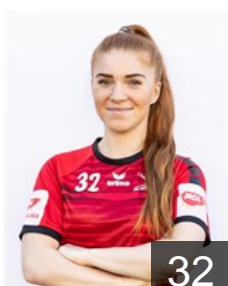

 CZE

Poláčková Diana

Position: Left Back
Place of birth: Karvina
Date of birth: 08.09.1993
Height: 182 cm

 CZE

Pospisilova Sarka

Position: Back
Place of birth: Kromeríž
Date of birth: 25.11.1987
Height: 180 cm

 SVK

Rehusova Patricia

Position: Goalkeeper
Place of birth: Skalica
Date of birth: 26.01.1996
Height: 177 cm

 CZE

Smejova Michaela

Position: Right Back
Place of birth: Brno
Date of birth: 30.11.2003
Height: 168 cm

 SVK

Vichova Laura

Position: Left Wing
Place of birth: Bojnice
Date of birth: 30.12.1994
Height: 164 cm

 SVK

Višnovská Simona

Position: Left Back
Place of birth: Vranov nad
Date of birth: 19.03.1996
Height: 163 cm