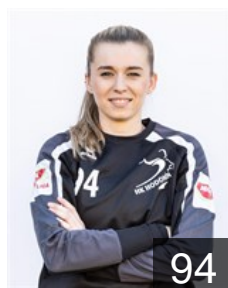

Position: Goalkeeper
Place of birth: Kyjov
Date of birth: 21.08.2002
Height: 172 cm

CLUB COMPETITIONS - DELEGATION LIST

EHF European Cup Women 2021/22

 CZE HK Hodonin - Players

 CZE

Olsova Barbora

Position: Left Back
Place of birth: Ivancice
Date of birth: 14.07.2000
Height: 175 cm

 CZE

Poláčková Diana

Position: Left Back
Place of birth: Karvina
Date of birth: 08.09.1993
Height: 182 cm

 CZE

Pospisilova Sarka

Position: Back
Place of birth: Kromeríž
Date of birth: 25.11.1987
Height: 180 cm

 SVK

Rehusova Patricia

Position: Goalkeeper
Place of birth: Skalica
Date of birth: 26.01.1996
Height: 177 cm

 CZE

Smejova Michaela

Position: Right Back
Place of birth: Brno
Date of birth: 30.11.2003
Height: 168 cm