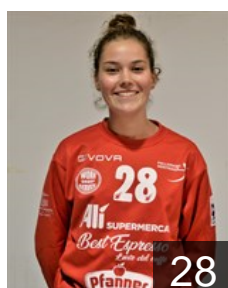

 ITA

Brunetti Arianna

Position: Right Wing
Place of birth: Ferrara
Date of birth: 21.08.1998
Height: 163 cm

 ITA

Bucur Ana Maria

Position: Left Back
Place of birth: Padova
Date of birth: 15.11.2004
Height: 173 cm

 ITA

Cabrini Marianna

Position: Left Back
Place of birth: Vicenza
Date of birth: 27.12.2005
Height: 175 cm

 ITA

Campagnaro Elisa

Position: Left Wing
Place of birth: Padova
Date of birth: 16.12.1998
Height: 168 cm

 ITA

Casarotto Angelica

Position: Line Player
Place of birth: Abano Terme
Date of birth: 09.05.2001
Height: 170 cm

 ITA

Casetti Sofia

Position: Back
Place of birth: Padova
Date of birth: 09.02.1999
Height: 170 cm

 ITA

Chiarotto Giorgia

Position: Goalkeeper
Place of birth: Padova
Date of birth: 28.04.2002
Height: 175 cm

 ITA

Lucarini Giovanna

Position: Left Back
Place of birth: Padova
Date of birth: 20.03.2001
Height: 171 cm