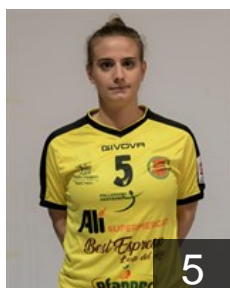

CLUB COMPETITIONS - DELEGATION LIST

EHF European Cup Women 2021/22

 ITA *Ali-Best Espresso Mestrino* - Players

 ITA

Biondani Alice

Position: Left Wing
Place of birth: Verona
Date of birth: 21.04.1997
Height: 155 cm

 ITA

Brunetti Arianna

Position: Right Wing
Place of birth: Ferrara
Date of birth: 21.08.1998
Height: 163 cm

 ITA

Bucur Ana Maria

Position: Left Back
Place of birth: Padova
Date of birth: 15.11.2004
Height: 173 cm

 ITA

Cabrini Marianna

Position: Left Back
Place of birth: Vicenza
Date of birth: 27.12.2005
Height: 175 cm

 ITA

Campagnaro Elisa

Position: Left Wing
Place of birth: Padova
Date of birth: 16.12.1998
Height: 168 cm