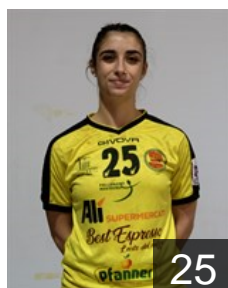

CLUB COMPETITIONS - DELEGATION LIST

EHF European Cup Women 2021/22

 ITA *Ali-Best Espresso Mestrino* - Players

 ITA

Biondani Alice

Position: Left Wing
Place of birth: Verona
Date of birth: 21.04.1997
Height: 155 cm

 ITA

Brunetti Arianna

Position: Right Wing
Place of birth: Ferrara
Date of birth: 21.08.1998
Height: 163 cm

 ITA

Bucur Ana Maria

Position: Left Back
Place of birth: Padova
Date of birth: 15.11.2004
Height: 173 cm

 ITA

Cabrini Marianna

Position: Left Back
Place of birth: Vicenza
Date of birth: 27.12.2005
Height: 175 cm

 ITA

Campagnaro Elisa

Position: Left Wing
Place of birth: Padova
Date of birth: 16.12.1998
Height: 168 cm