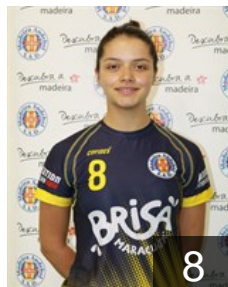

Lintitchi Anastasia

Position: Goalkeeper
Place of birth: Criuleni
Date of birth: 08.06.2004
Height: 171 cm

 POR

Nunes Maria Frederica

Position: Line Player
Place of birth: Funchal
Date of birth: 15.02.2001
Height: 166 cm

 POR

Nunes Nádia

Position: Goalkeeper
Place of birth: Funchal
Date of birth: 20.04.1996
Height: 165 cm

CLUB COMPETITIONS - DELEGATION LIST

EHF European Cup Women 2021/22

 POR Madeira Andebol SAD - Players

 POR

Pessoa Angela

Position: Left Back
Place of birth: Porto
Date of birth: 12.12.1999
Height: 169 cm

 POR

Rodrigues Tania

Position: Left Wing
Place of birth: Funchal
Date of birth: 21.11.2003
Height: 171 cm

 BRA

Santos Greyce

Position: Left Back
Place of birth: São Bernardo do
Date of birth: 25.05.1986
Height: 165 cm

 POR

Silva Catarina

Position: Left Wing
Place of birth: Funchal
Date of birth: 05.01.2005
Height: 161 cm