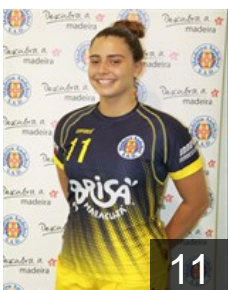

CLUB COMPETITIONS - DELEGATION LIST

EHF European Cup Women 2021/22

 POR Madeira Andebol SAD - Players

 POR

Azevedo Mariana

Position: Centre Back
Place of birth: Porto
Date of birth: 20.07.1998
Height: 165 cm

 POR

Duarte Maria

Position: Right Back
Place of birth:
Date of birth: 22.03.1998
Height: 163 cm

 POR

Duarte Neide

Position: Right Wing
Place of birth:
Date of birth: 16.02.2000
Height: 160 cm

 POR

Fernandes Laura

Position: Centre Back
Place of birth: Funchal
Date of birth: 30.04.2005
Height: 171 cm

 POR

Ferreira Sofia

Position: Line Player
Place of birth: Funchal
Date of birth: 02.09.2005
Height: 165 cm

 POR

Figueira Julia

Position: Right Wing
Place of birth: Funchal
Date of birth: 12.06.2005
Height: 164 cm

 POR

Henriques Francisca

Position: Left Back
Place of birth: Funchal
Date of birth: 25.02.2004
Height: 165 cm

 POR

Jesus Luana