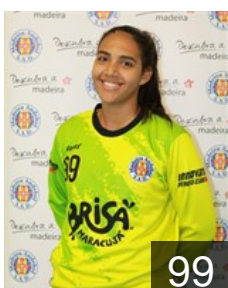

Santos Greyce

Position: Left Back
Place of birth: São Bernardo do
Date of birth: 25.05.1986
Height: 165 cm

 POR

Silva Catarina

Position: Left Wing
Place of birth: Funchal
Date of birth: 05.01.2005
Height: 161 cm

 BRA

Silva Cristiane

Position: Field Player
Place of birth: Vigia
Date of birth: 18.06.1992
Height: 170 cm

 POR

Silva Mariana

Position: Goalkeeper
Place of birth: Funchal
Date of birth: 18.06.2005
Height: 171 cm

 BRA

Soares Suelma

Position: Goalkeeper
Place of birth: São Paulo
Date of birth: 10.02.1995
Height: 176 cm

 BIH

Topic Sladjana

Position: Line Player
Place of birth: Banja Luka
Date of birth: 15.03.1983
Height: 176 cm